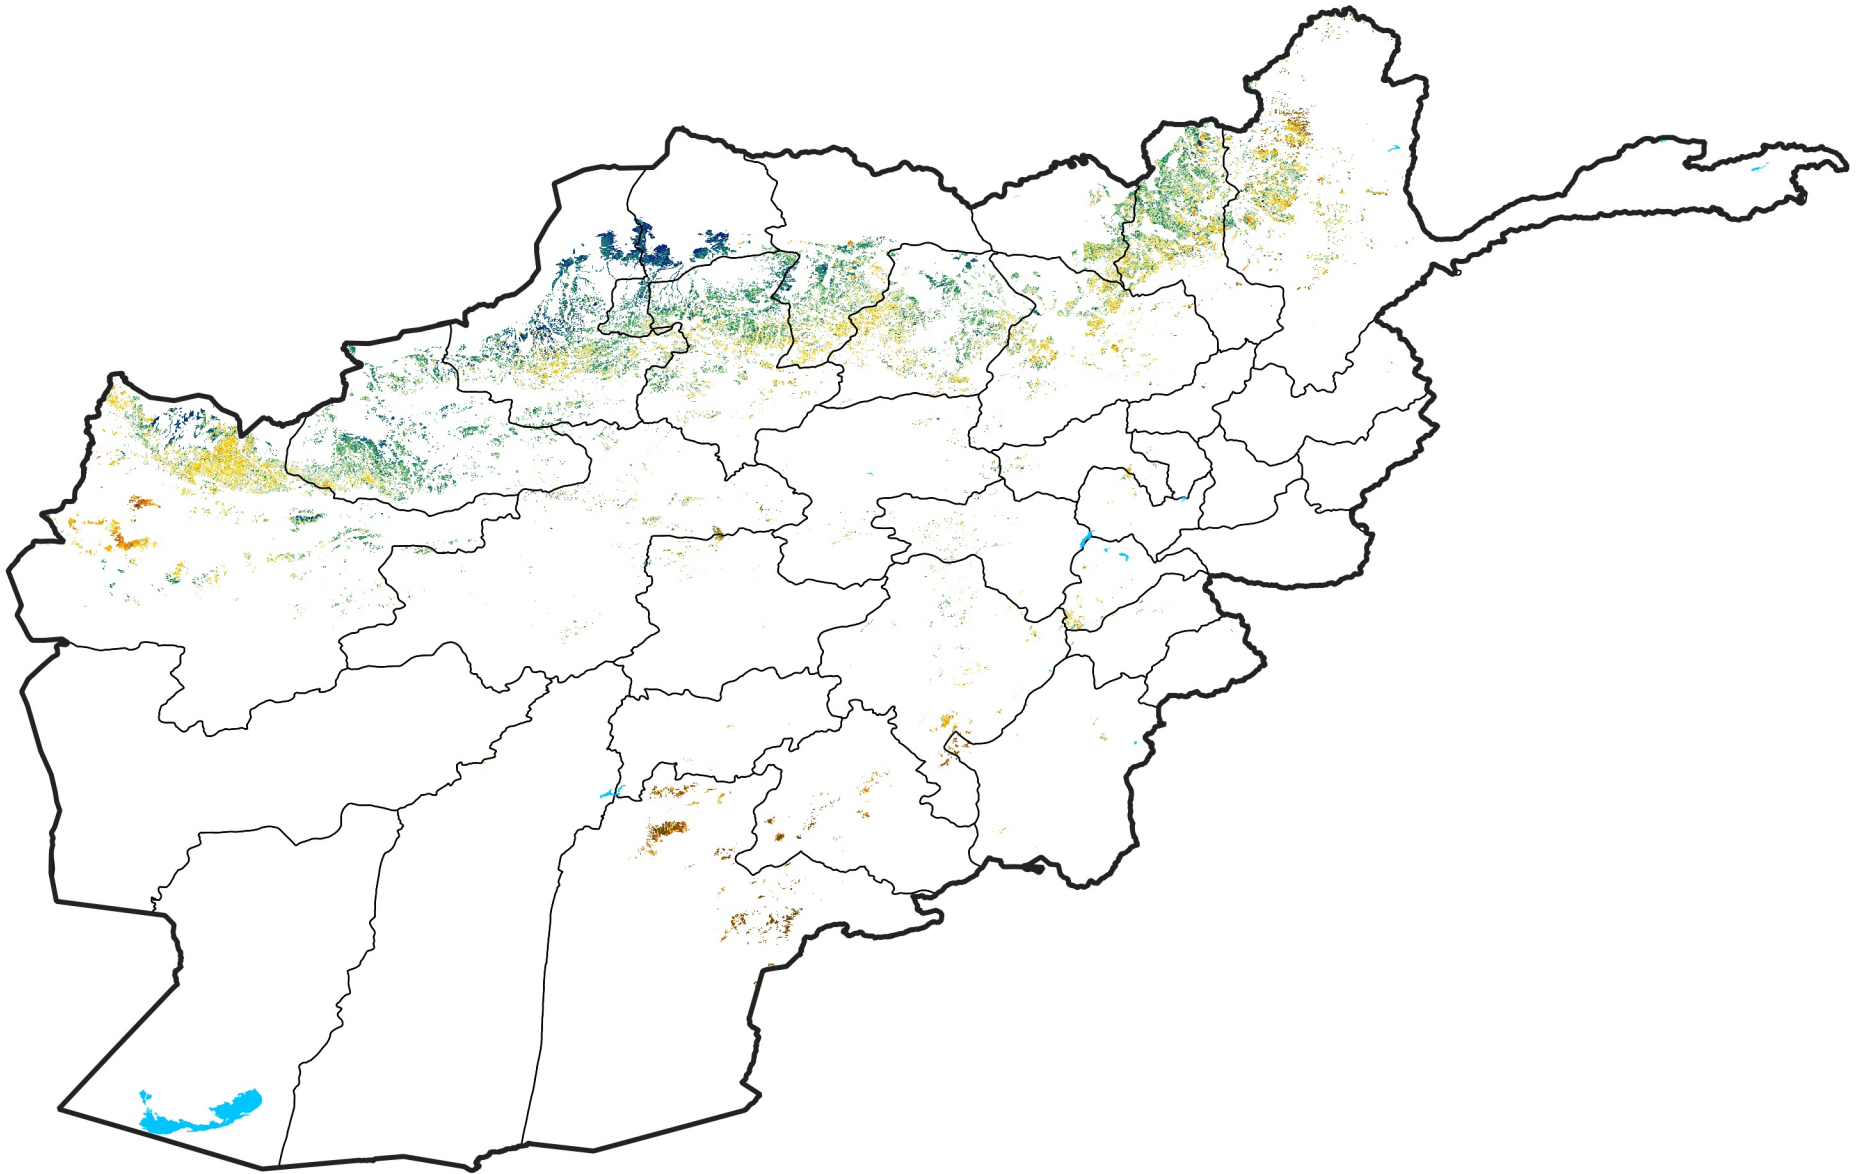

Afghanistan Rainfed Agricultural Areas

Percent of Mean NDVI

2015 / mean (2003 - 2022)

Period 11 / April 11 - 20, 2015

Percent of Normal