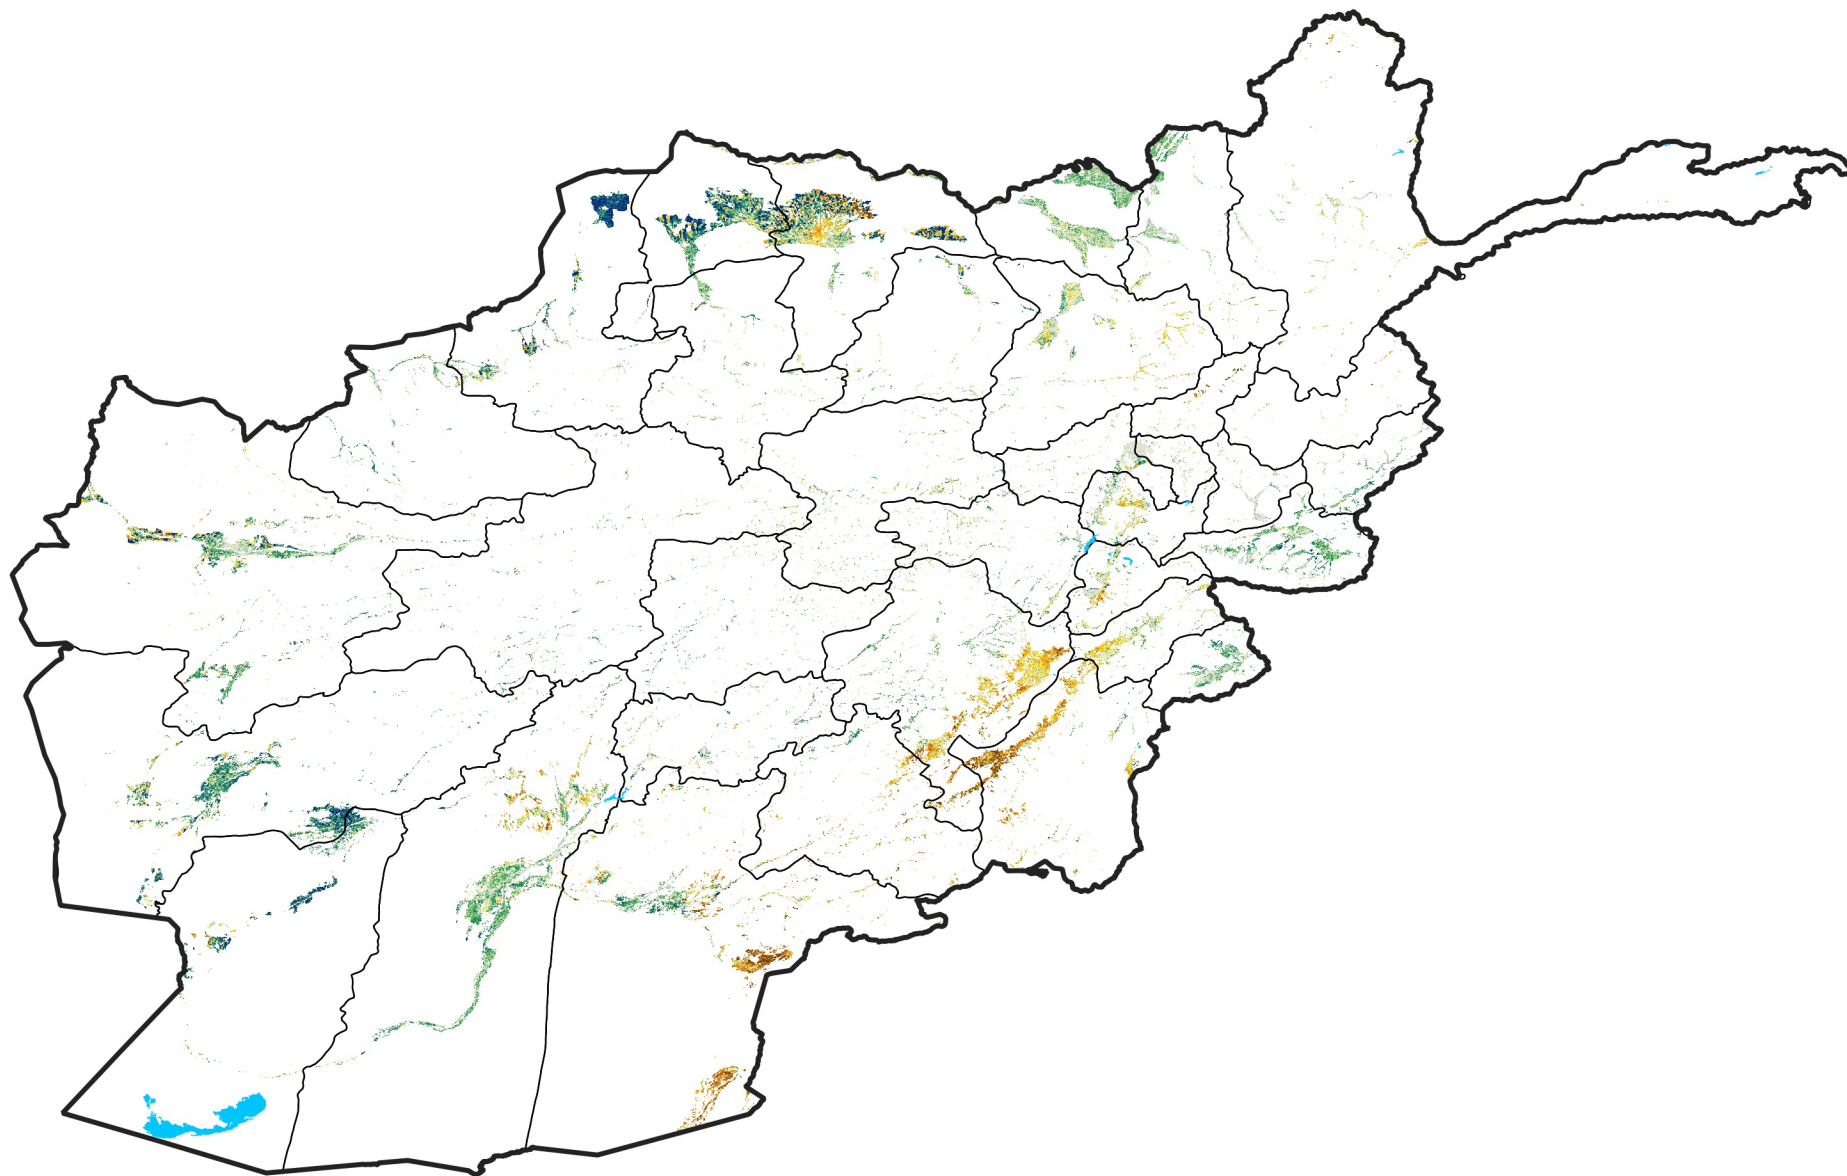

Afghanistan Irrigated Agricultural Areas

Percent of Mean NDVI

2015 / mean (2003 - 2022)

Period 12 / April 21 - 30, 2015

Percent of Normal