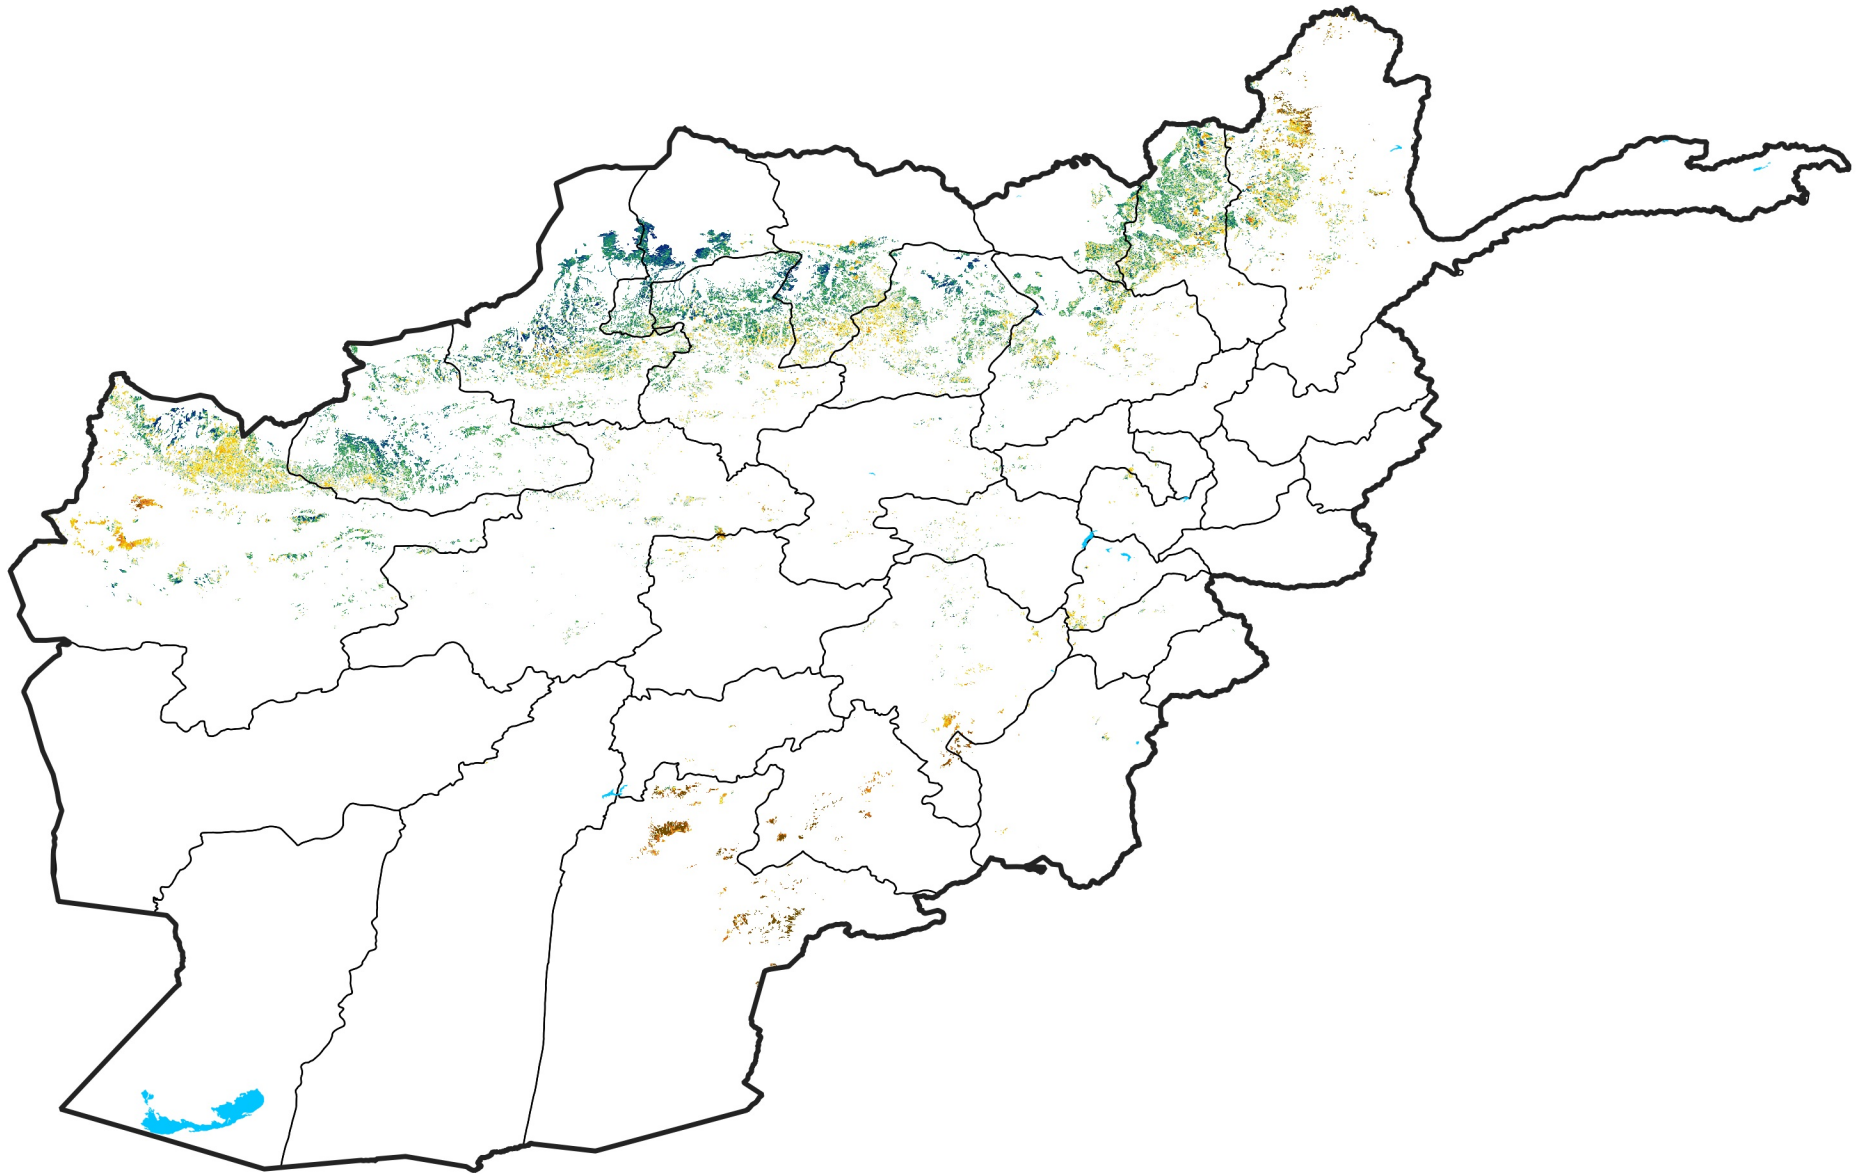

Afghanistan Rainfed Agricultural Areas

Percent of Mean NDVI

2015 / mean (2003 - 2022)

Period 12 / April 21 - 30, 2015

Percent of Normal