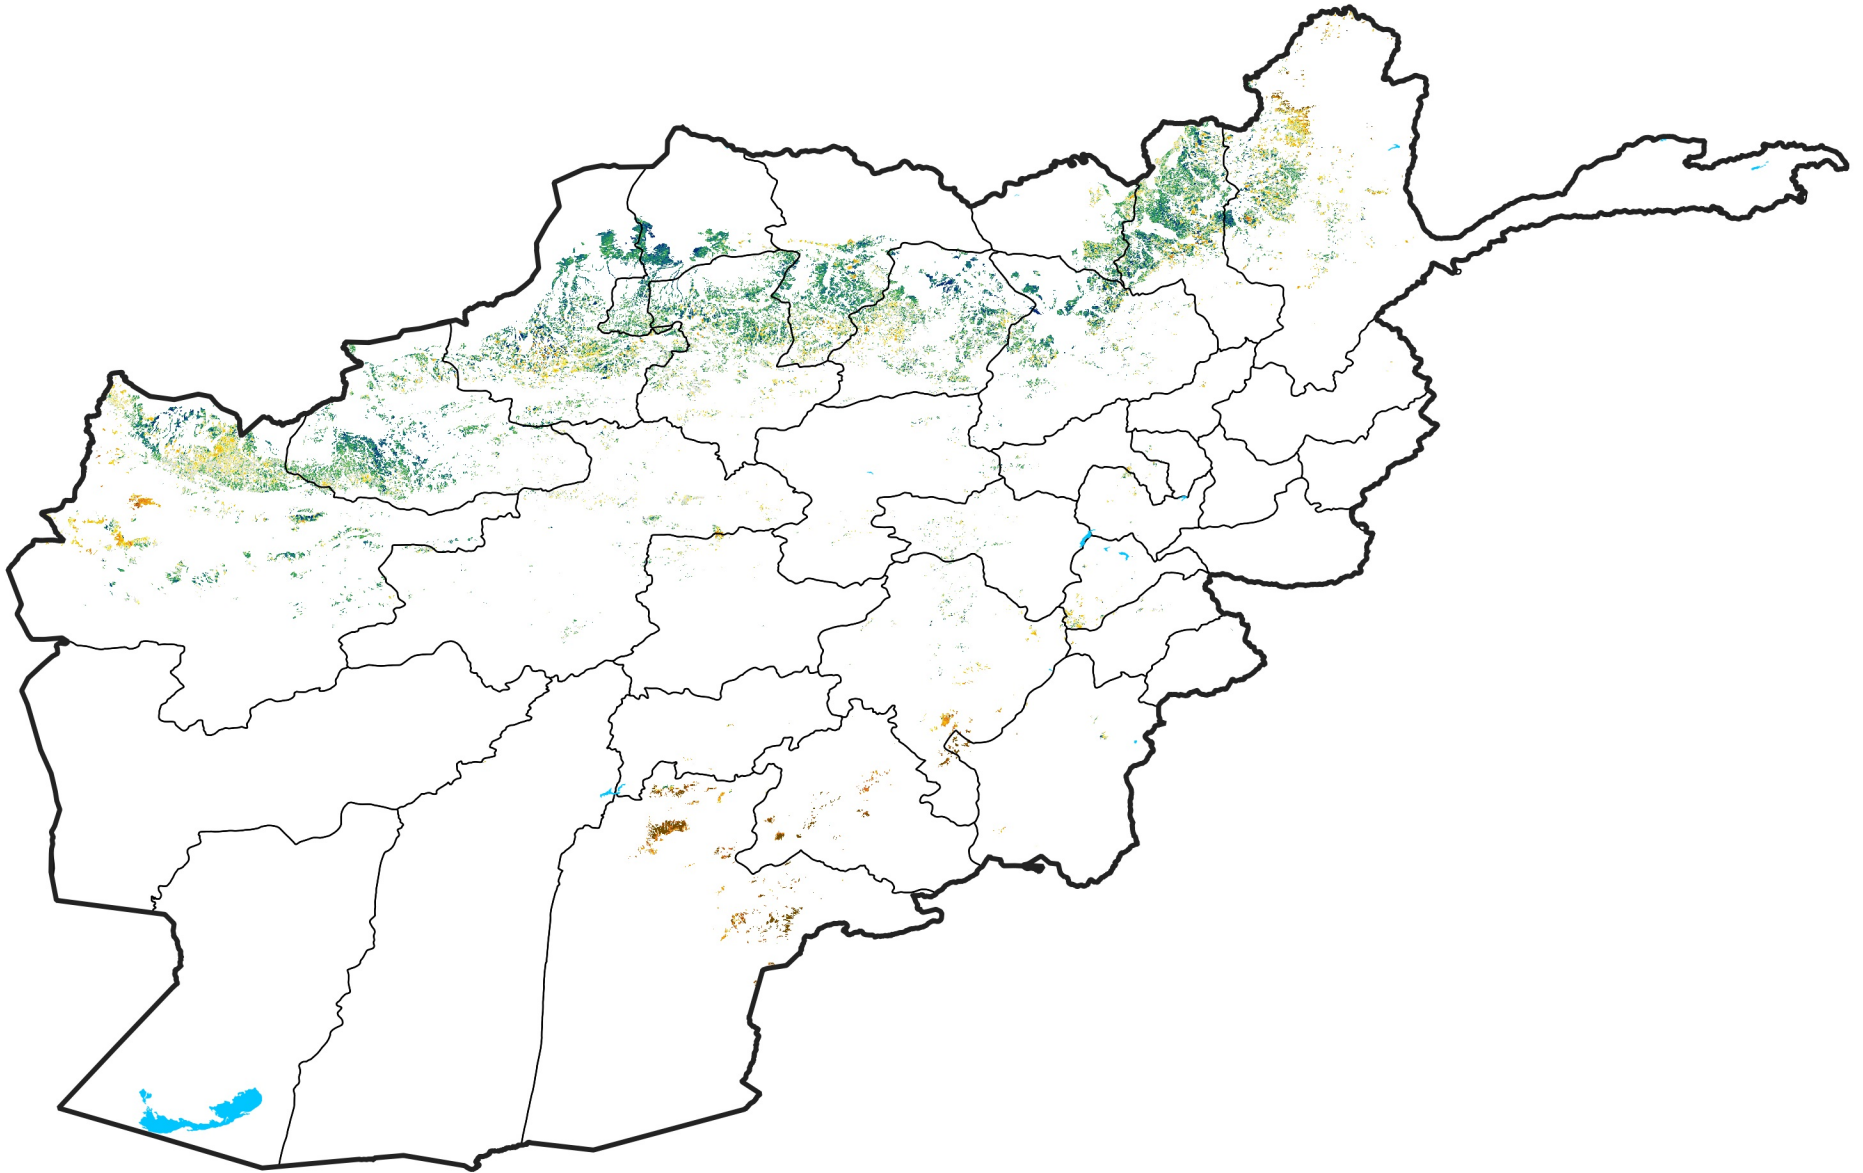

Afghanistan Rainfed Agricultural Areas

Percent of Mean NDVI

2015 / mean (2003 - 2022)

Period 13 / May 01 - 10, 2015

Percent of Normal