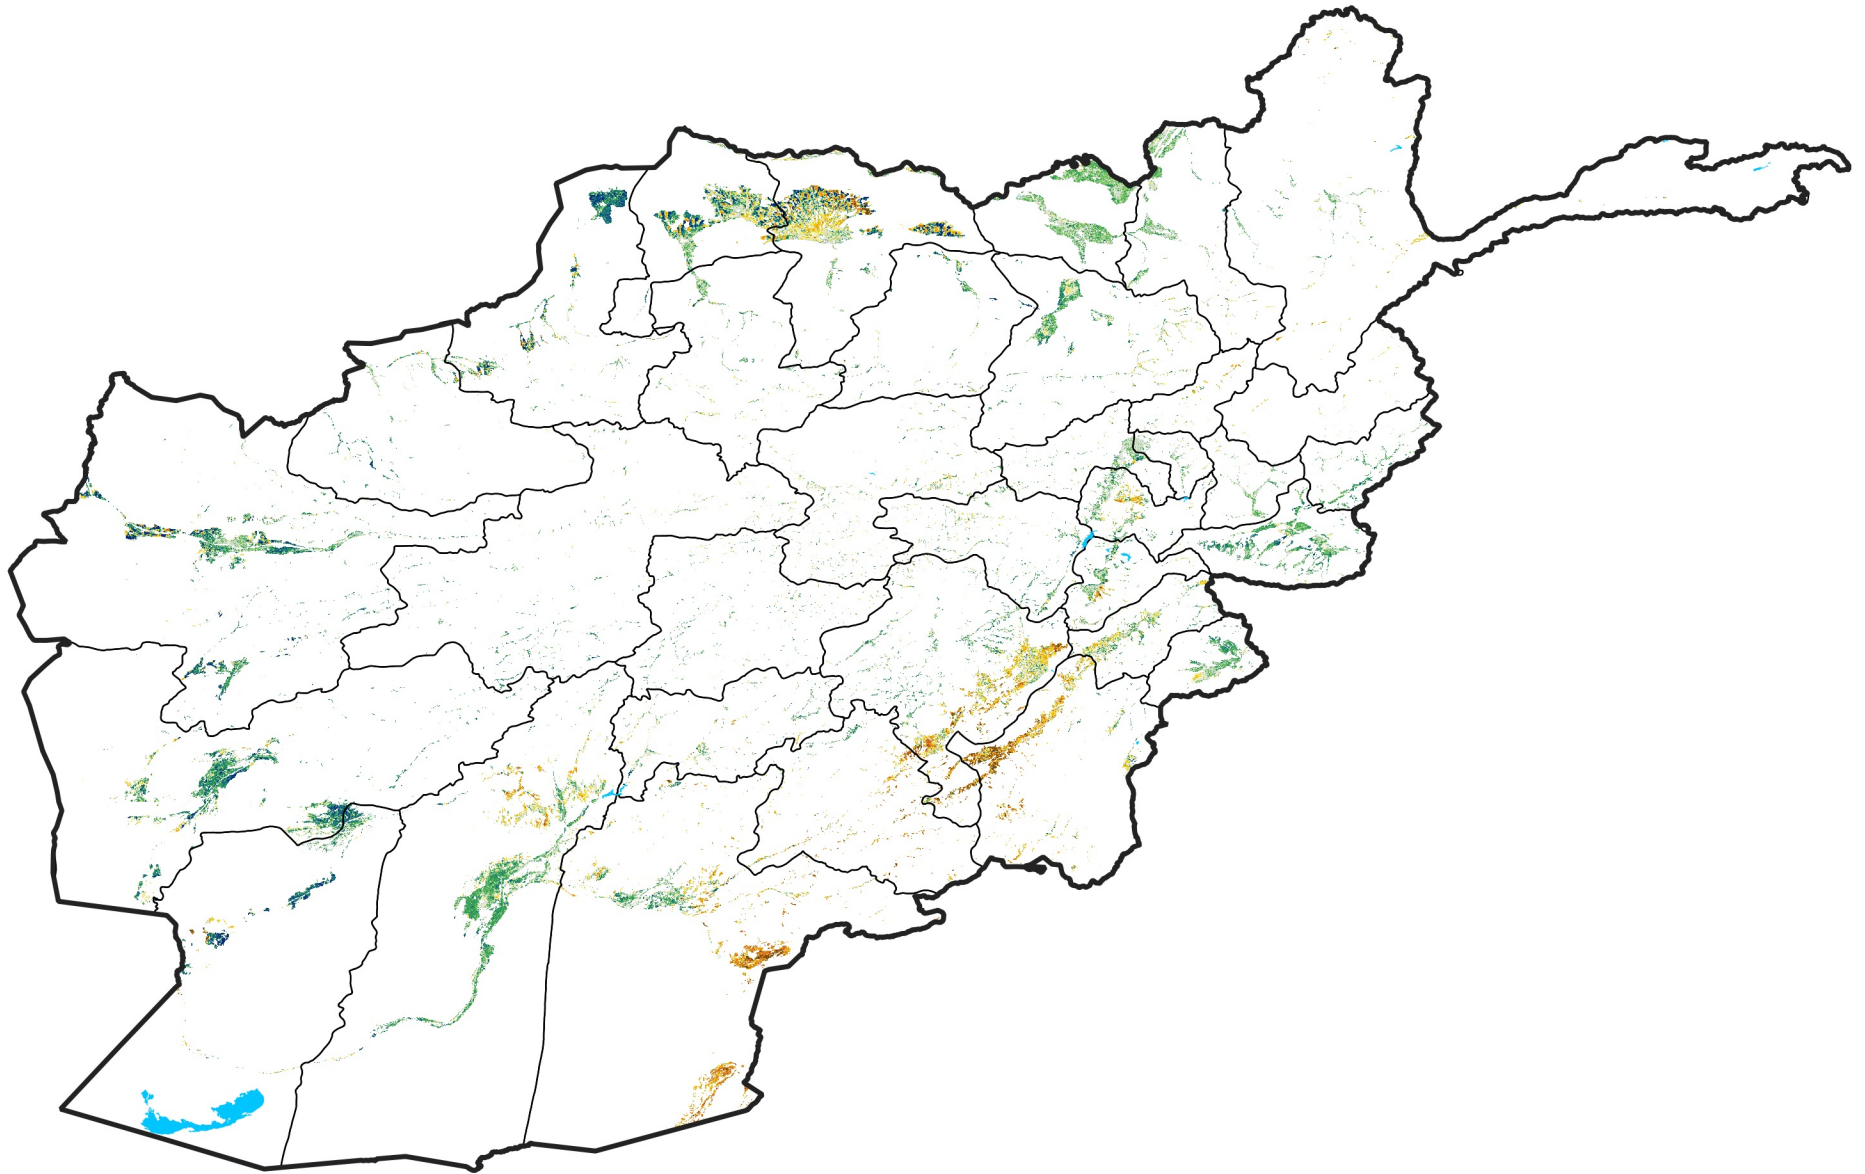

Afghanistan Irrigated Agricultural Areas

Percent of Mean NDVI

2015 / mean (2003 - 2022)

Period 14 / May 11 - 20, 2015

Percent of Normal