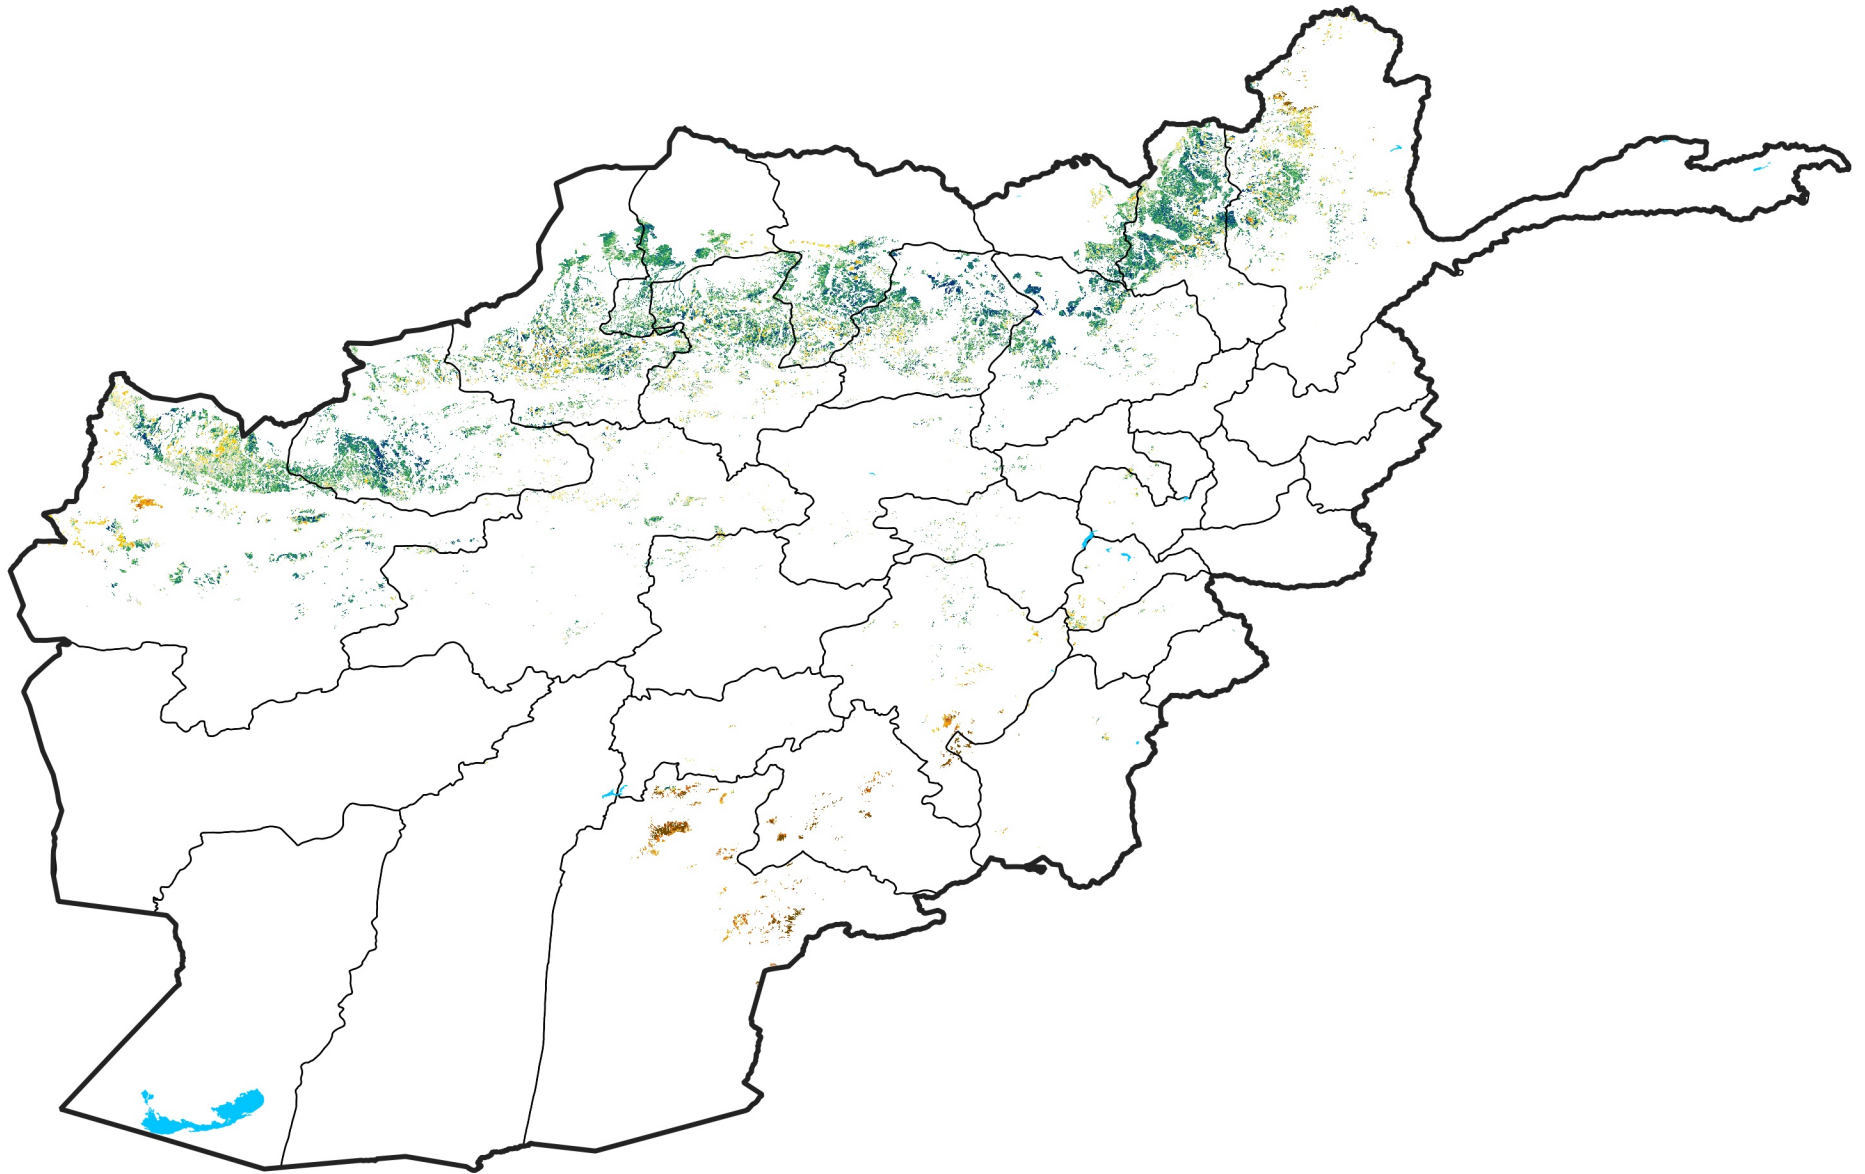

Afghanistan Rainfed Agricultural Areas

Percent of Mean NDVI

2015 / mean (2003 - 2022)

Period 14 / May 11 - 20, 2015

Percent of Normal