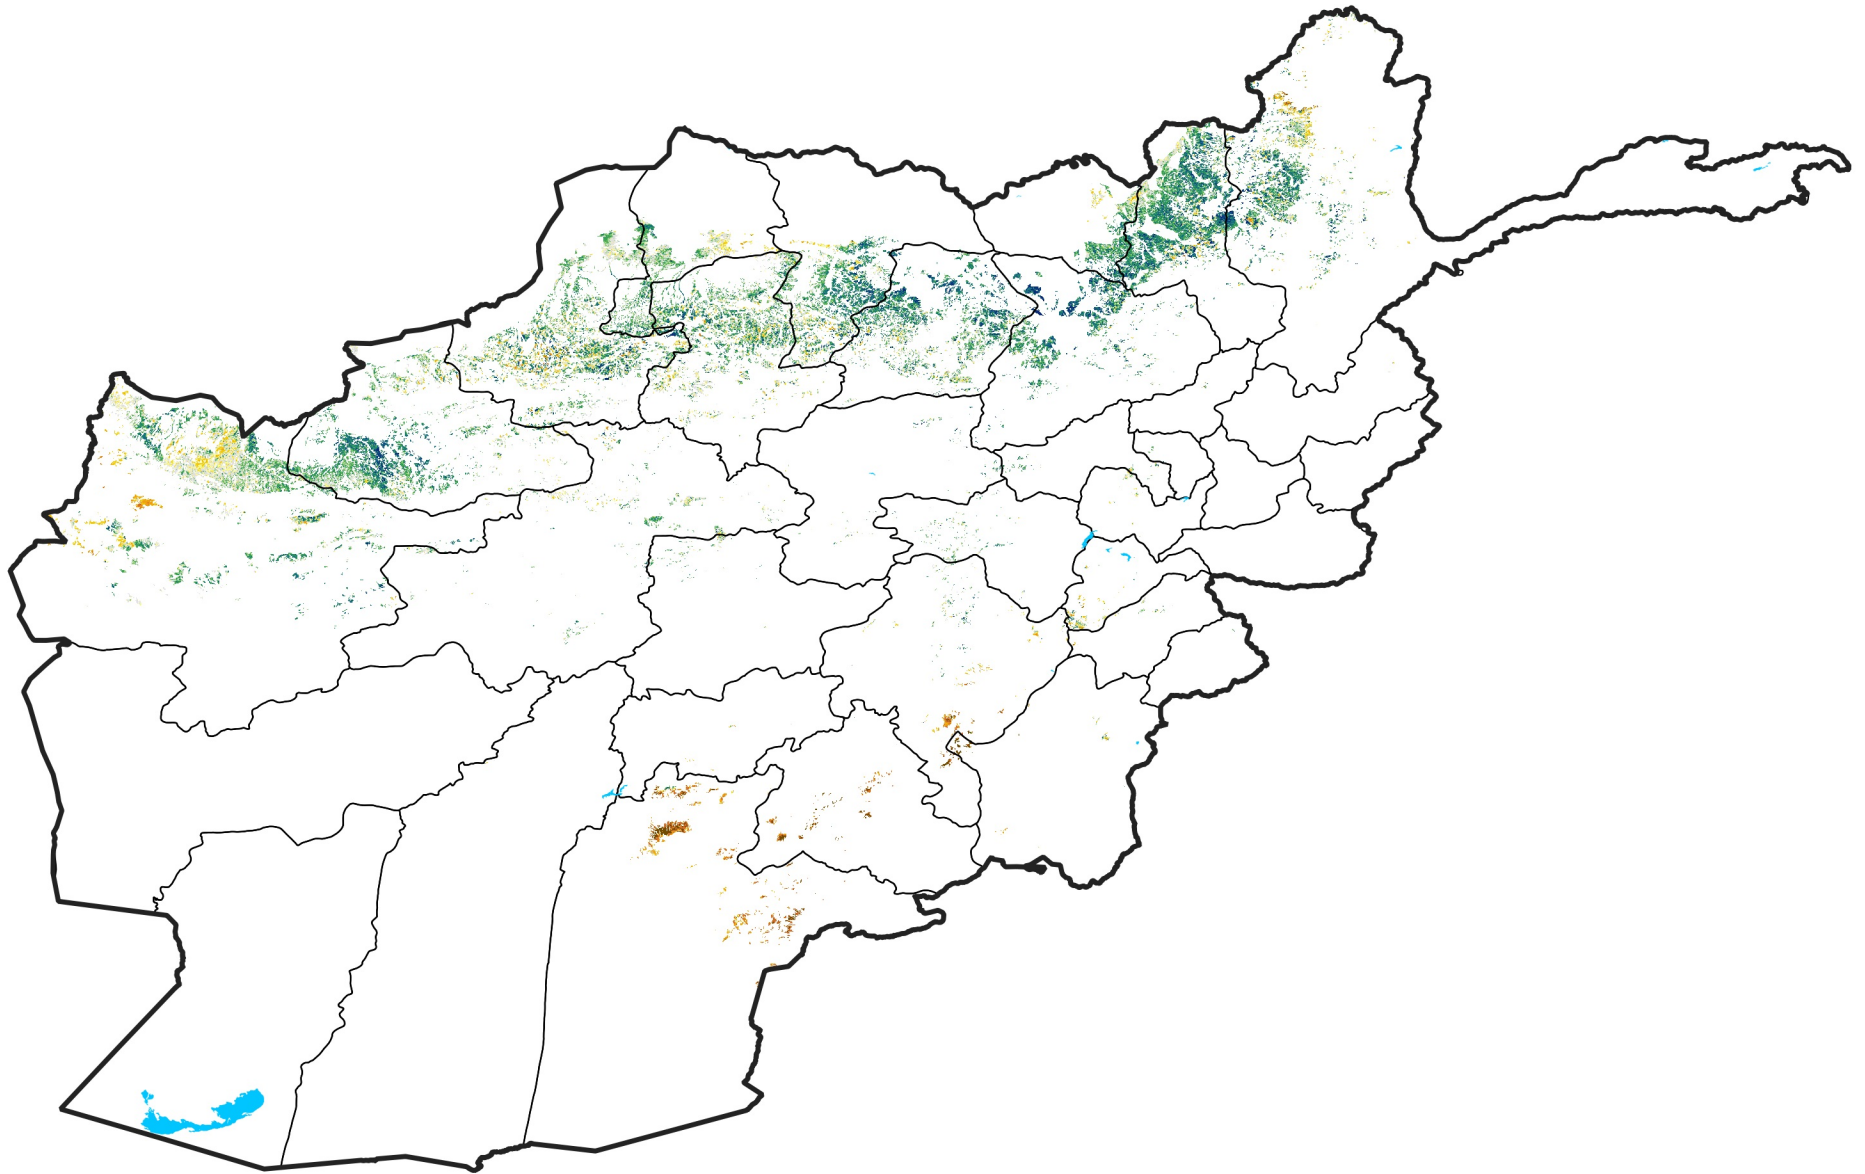

Afghanistan Rainfed Agricultural Areas

Percent of Mean NDVI

2015 / mean (2003 - 2022)

Period 15 / May 21 - 31, 2015

Percent of Normal