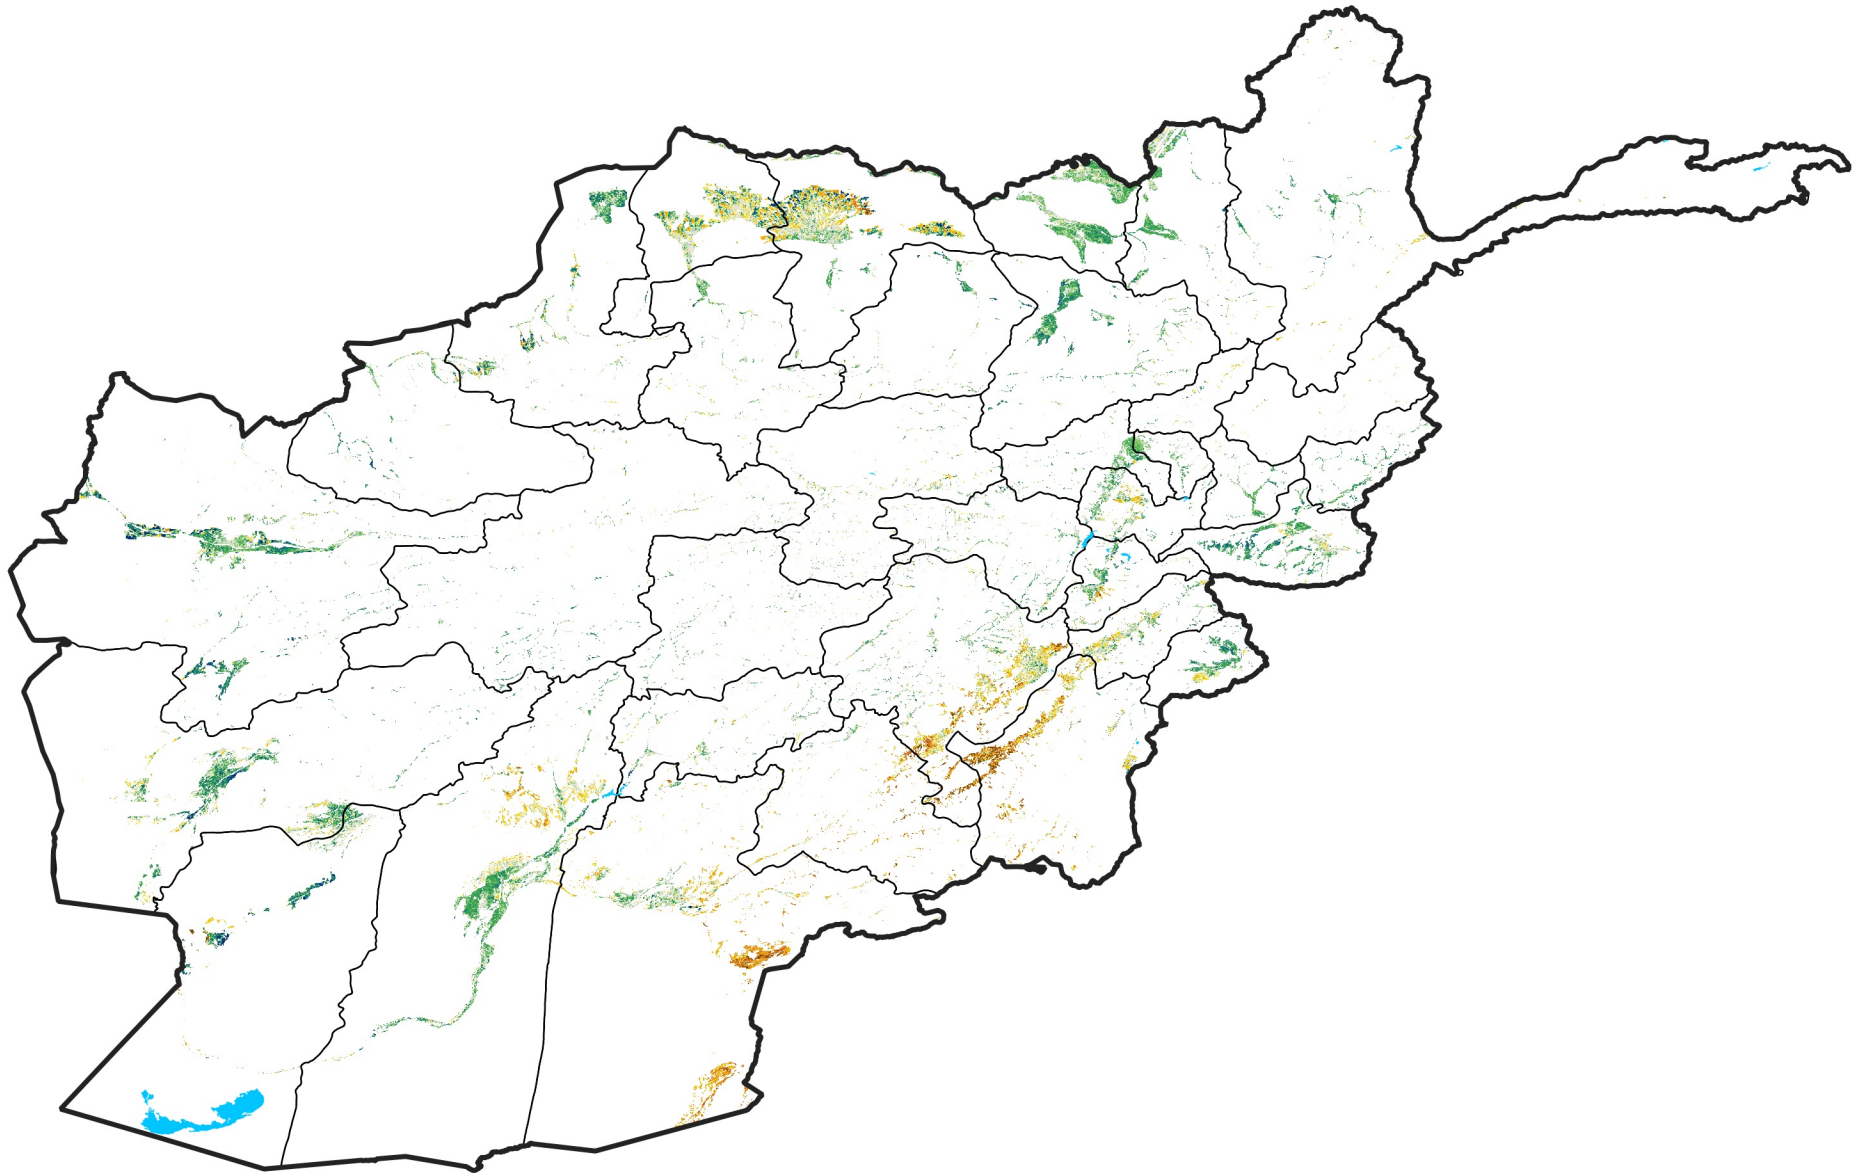

Afghanistan Irrigated Agricultural Areas

Percent of Mean NDVI

2015 / mean (2003 - 2022)

Period 16 / June 01 - 10, 2015

Percent of Normal