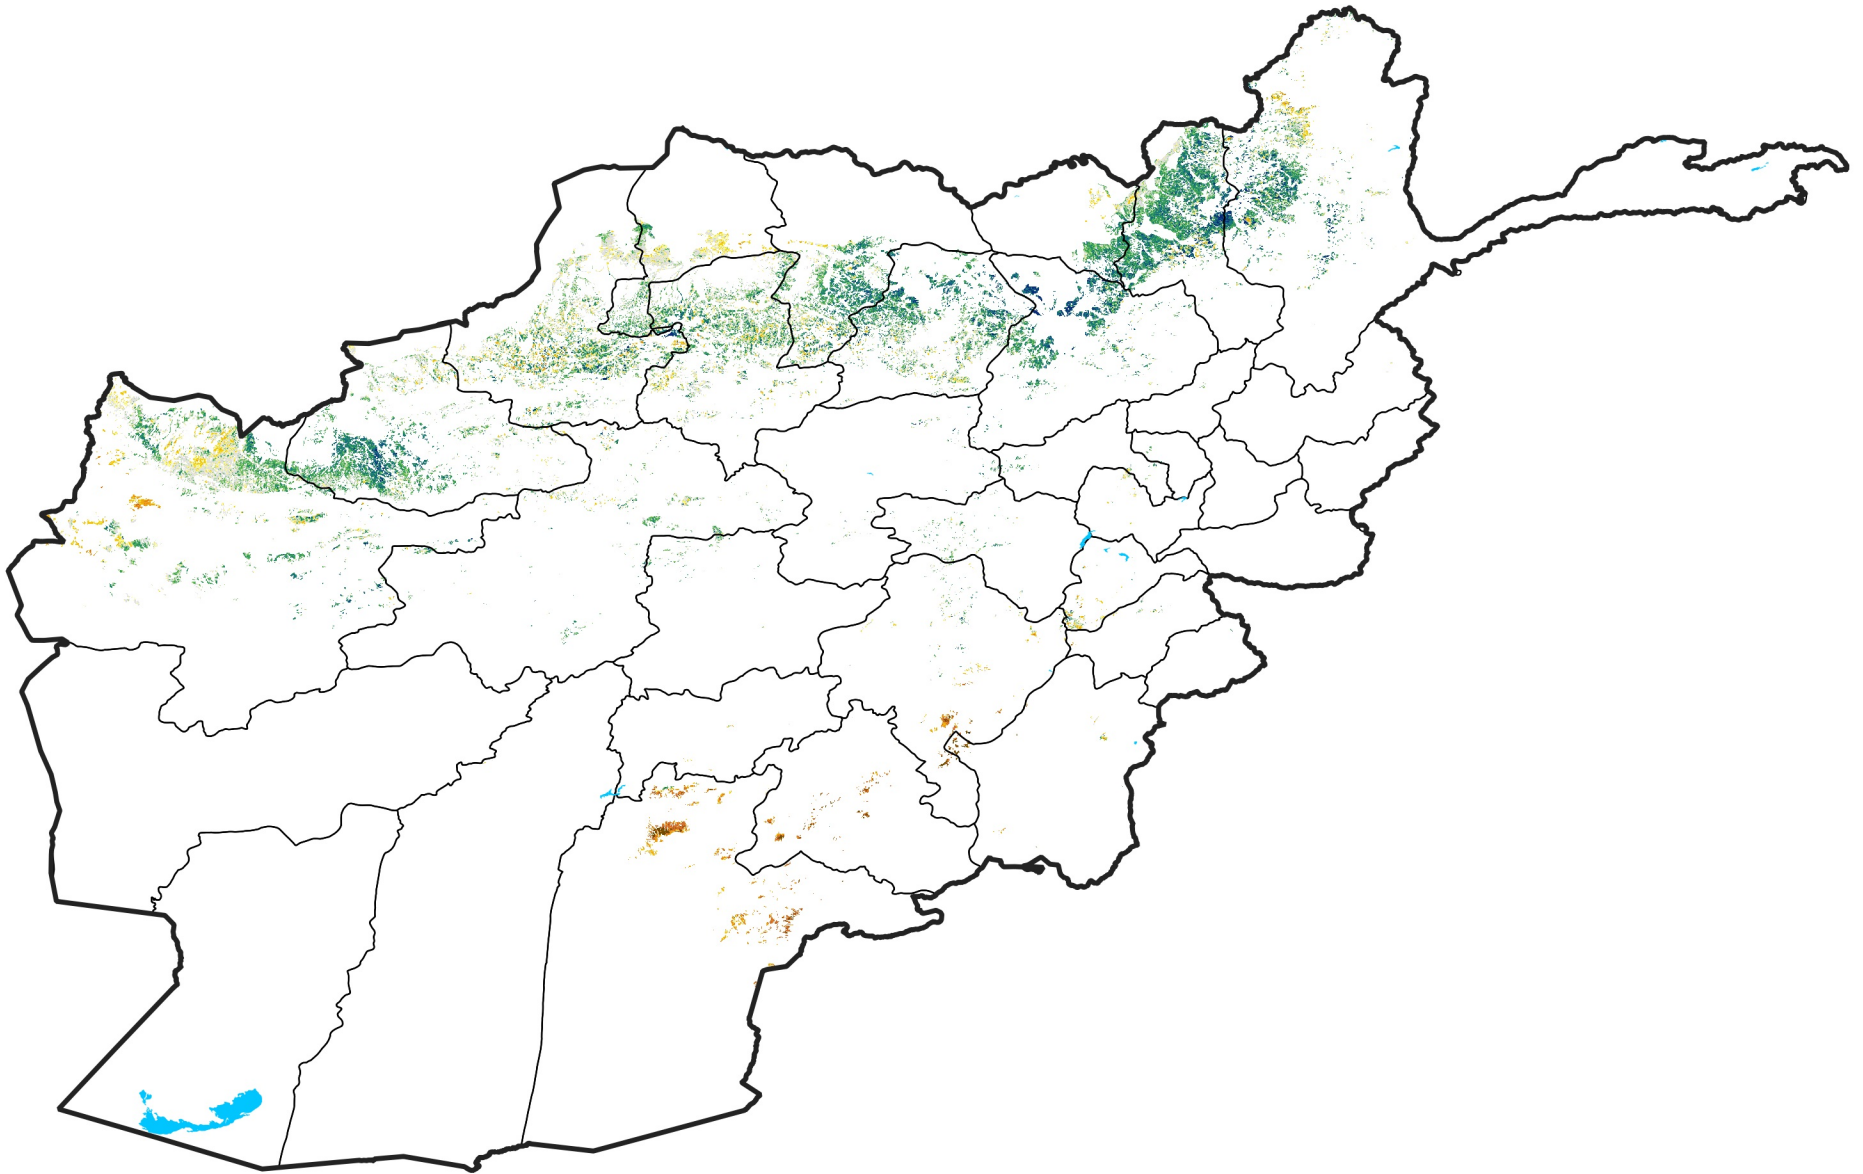

Afghanistan Rainfed Agricultural Areas

Percent of Mean NDVI

2015 / mean (2003 - 2022)

Period 16 / June 01 - 10, 2015

Percent of Normal