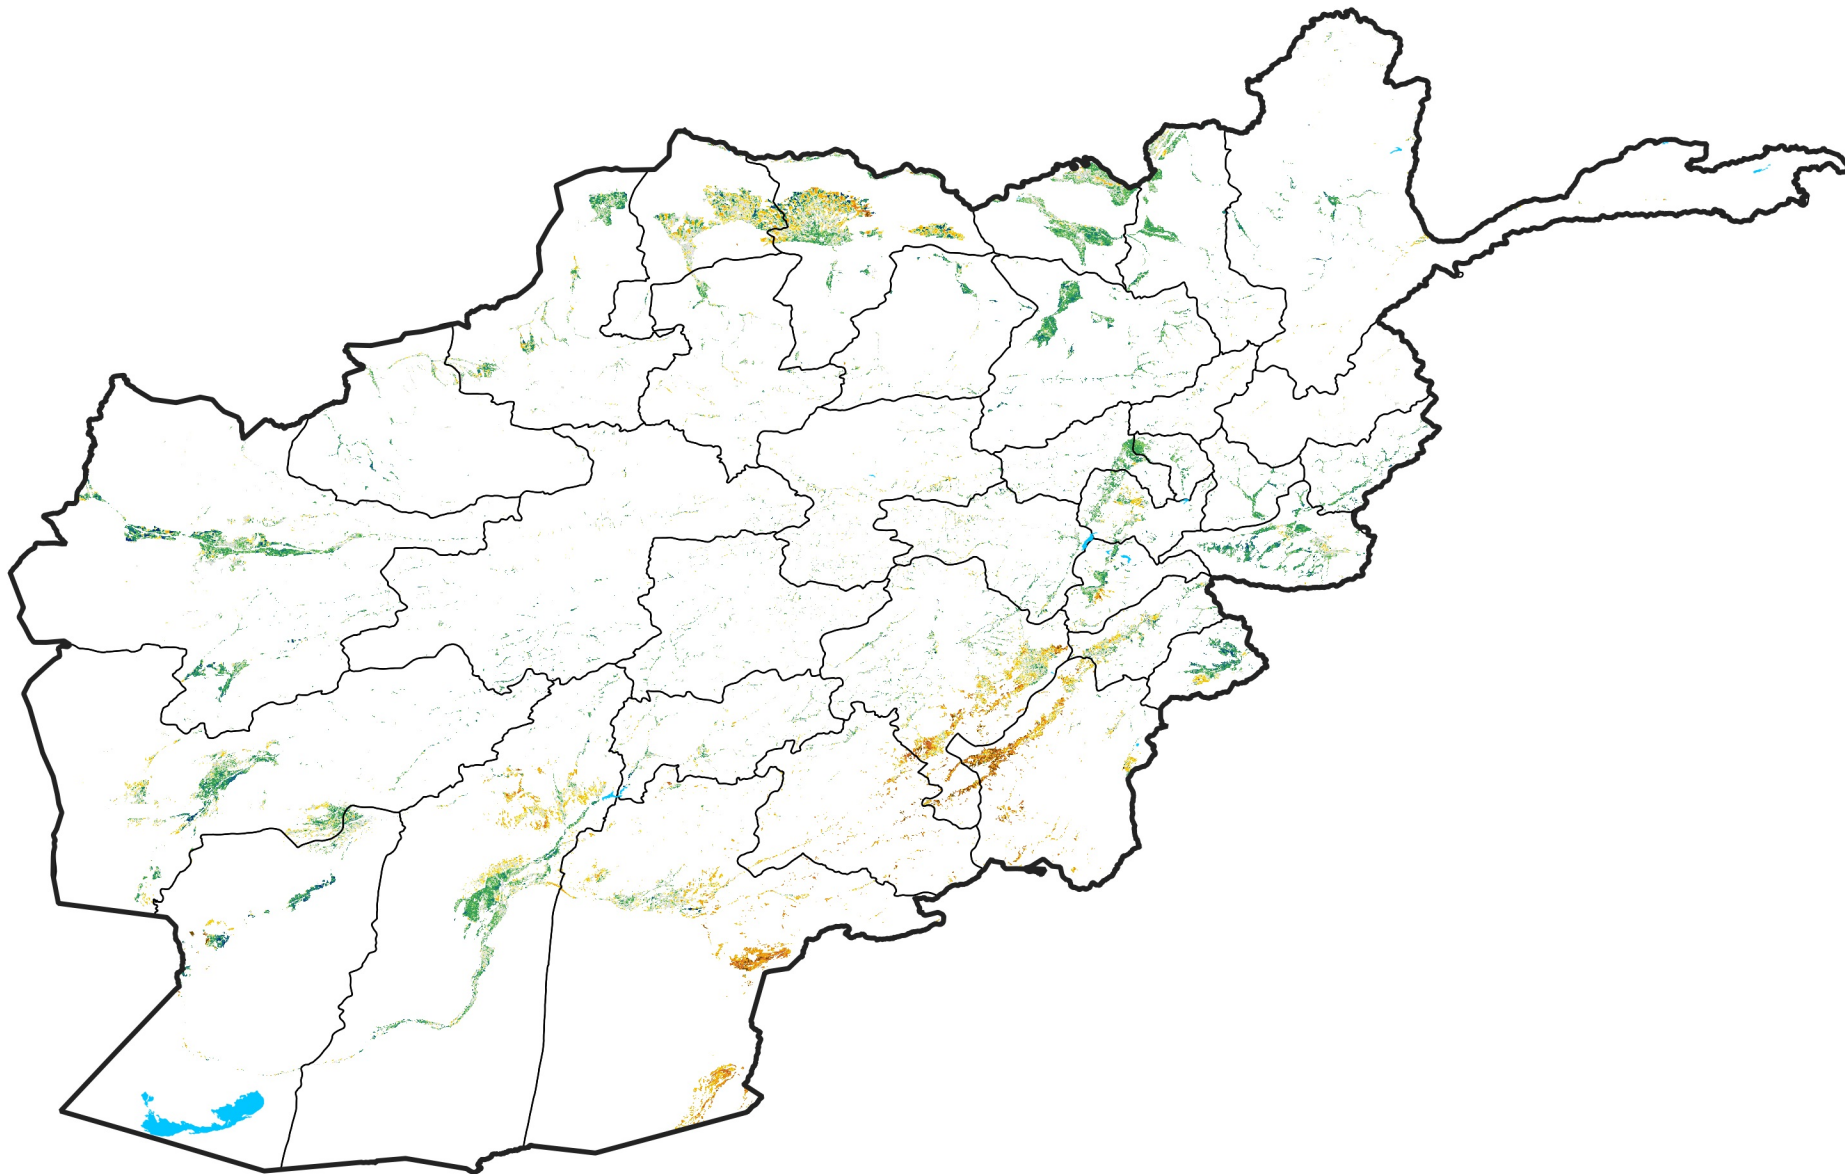

Afghanistan Irrigated Agricultural Areas

Percent of Mean NDVI

2015 / mean (2003 - 2022)

Period 17 / June 11 - 20, 2015

Percent of Normal