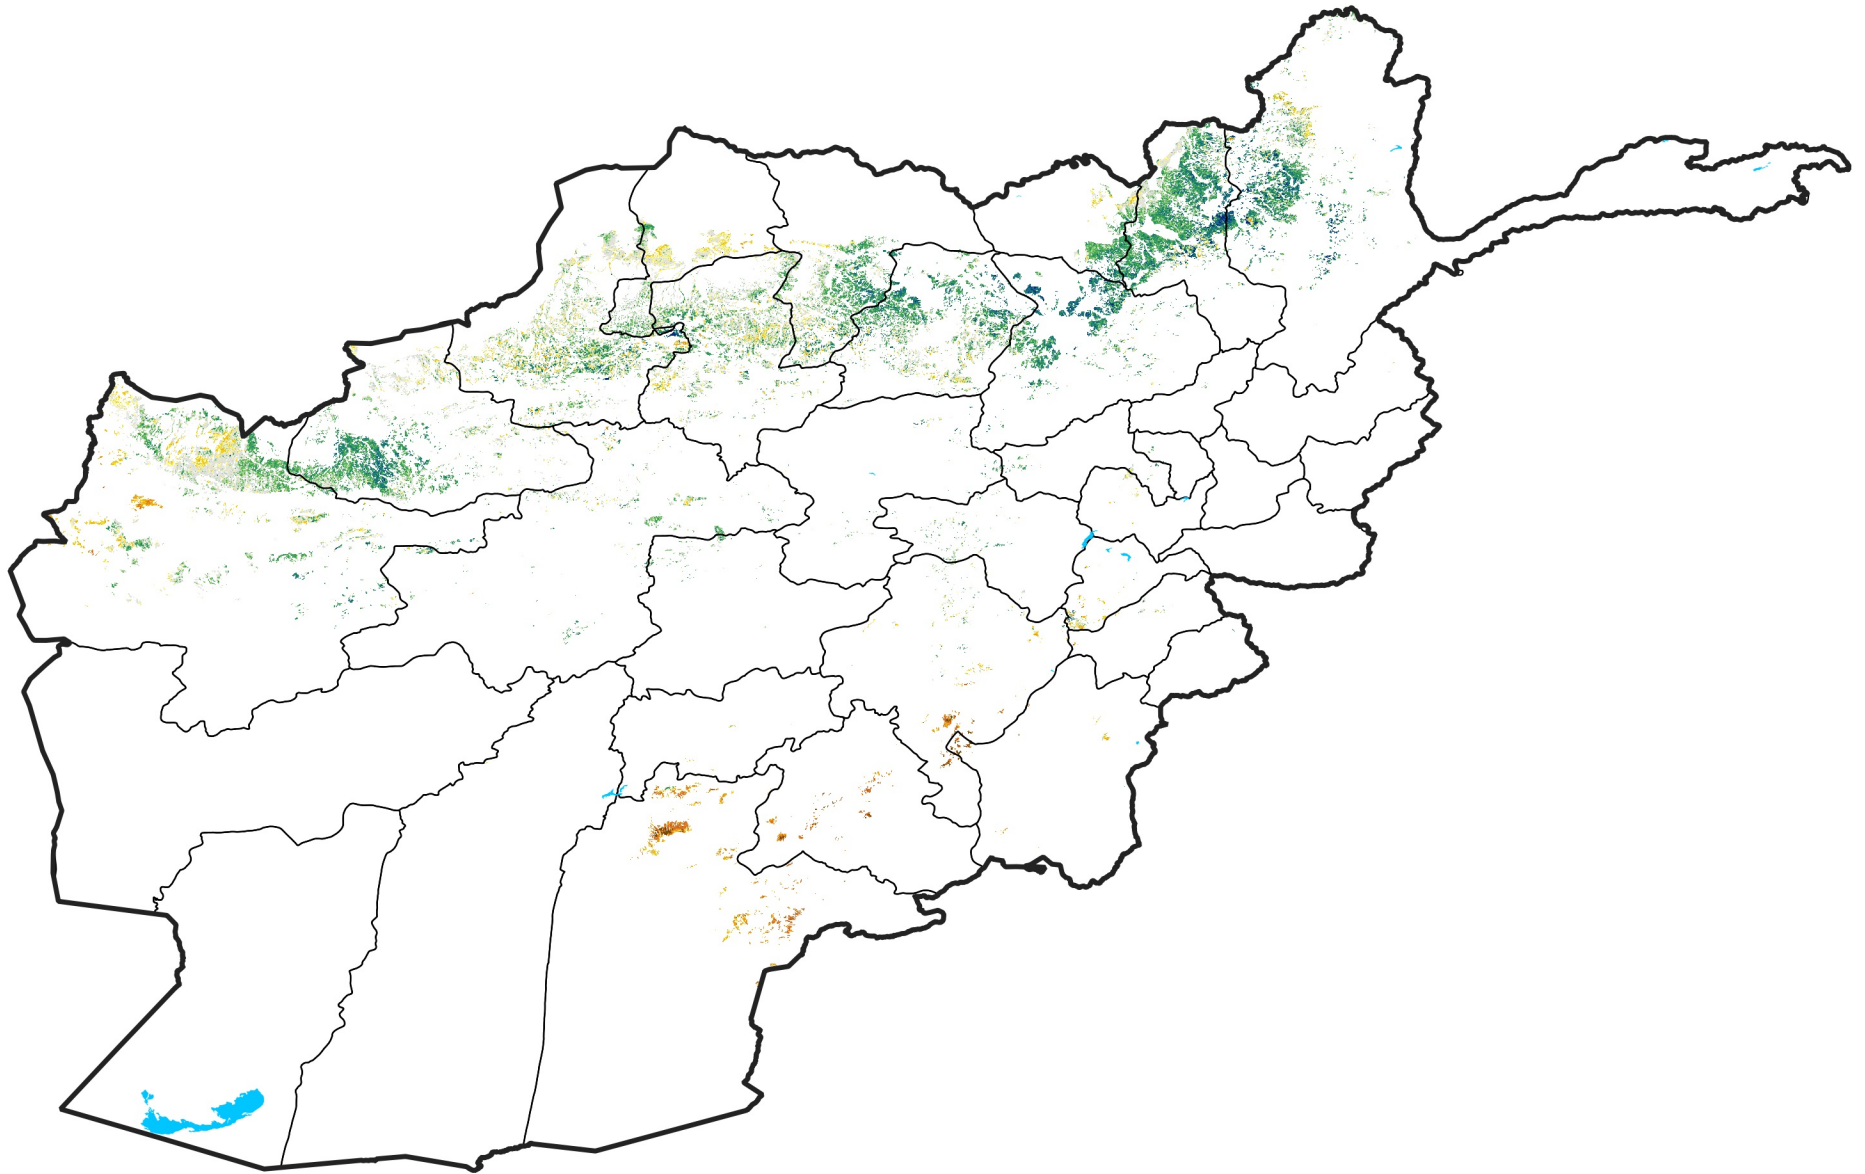

Afghanistan Rainfed Agricultural Areas

Percent of Mean NDVI

2015 / mean (2003 - 2022)

Period 17 / June 11 - 20, 2015

Percent of Normal