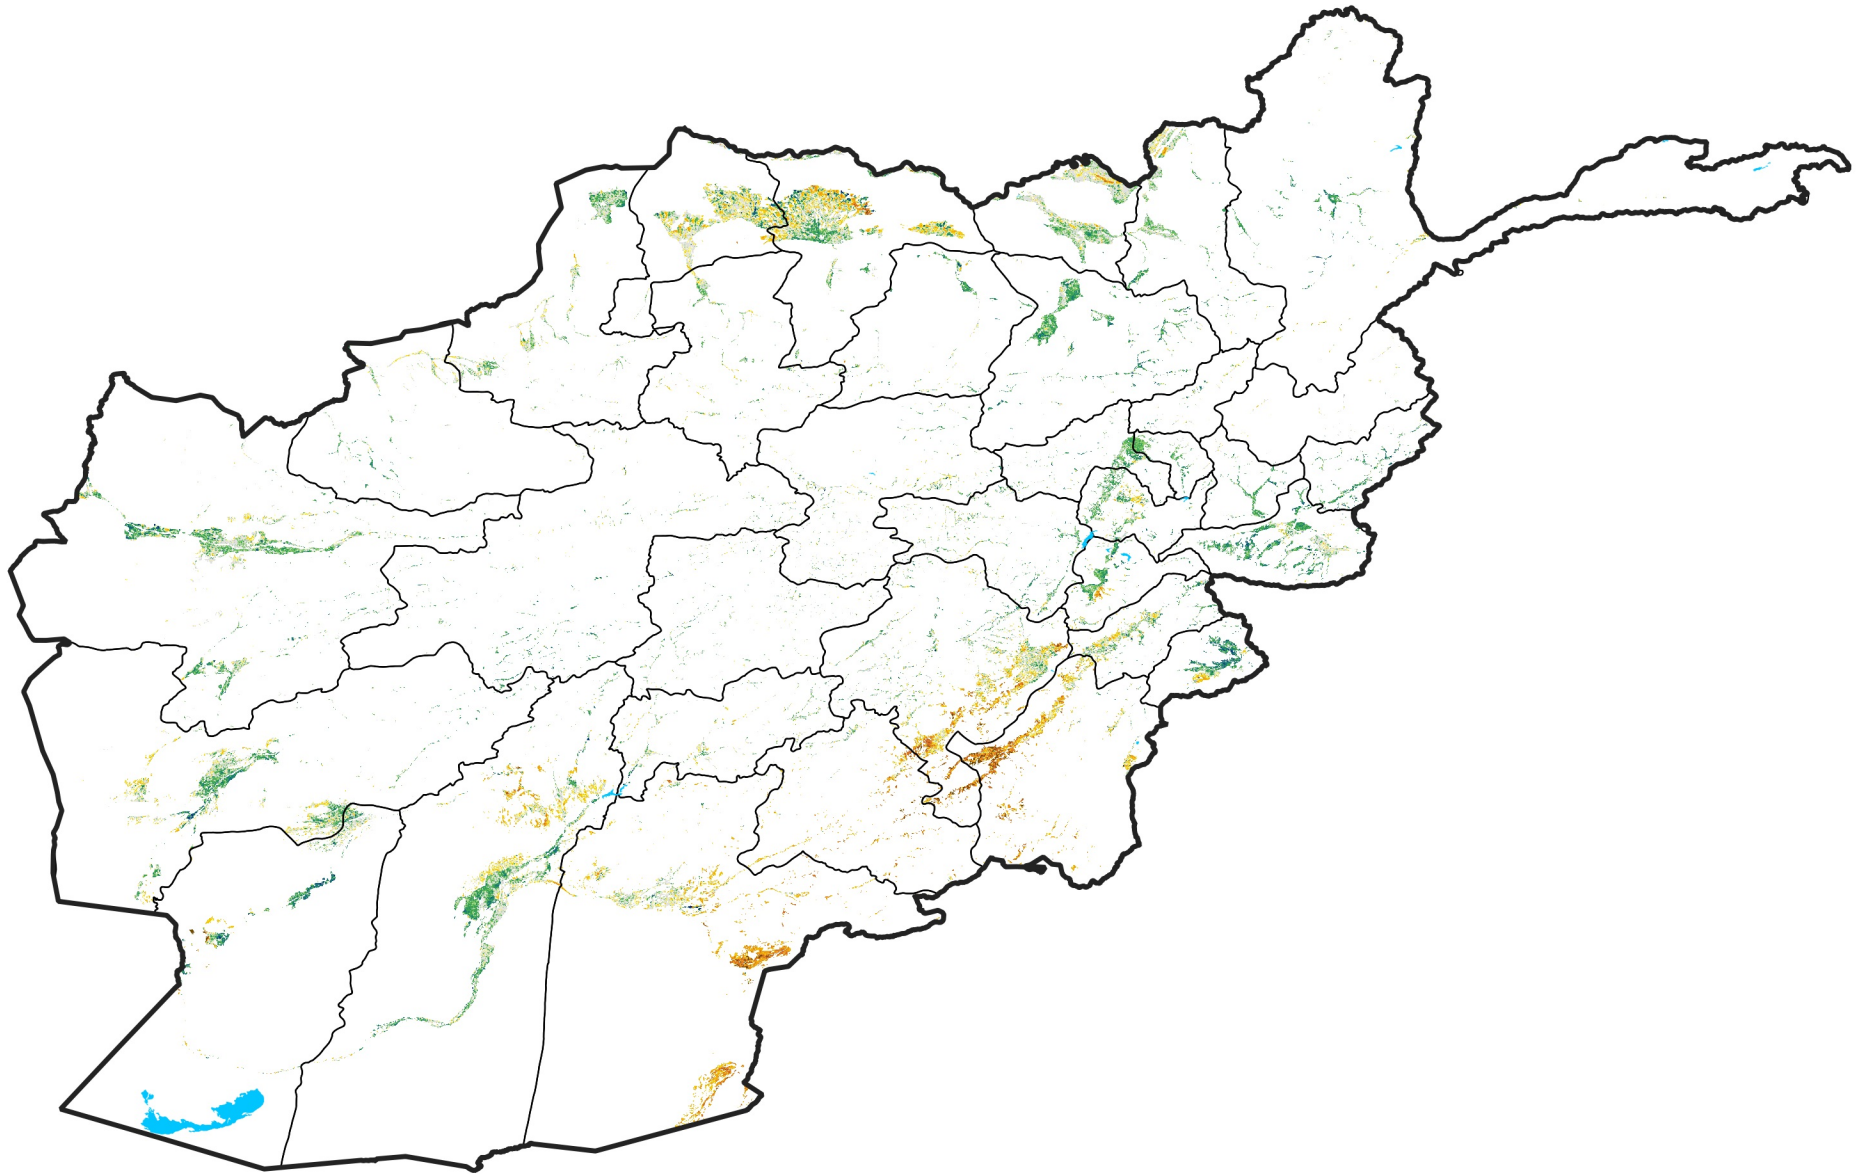

Afghanistan Irrigated Agricultural Areas

Percent of Mean NDVI

2015 / mean (2003 - 2022)

Period 18 / June 21 - 30, 2015

Percent of Normal