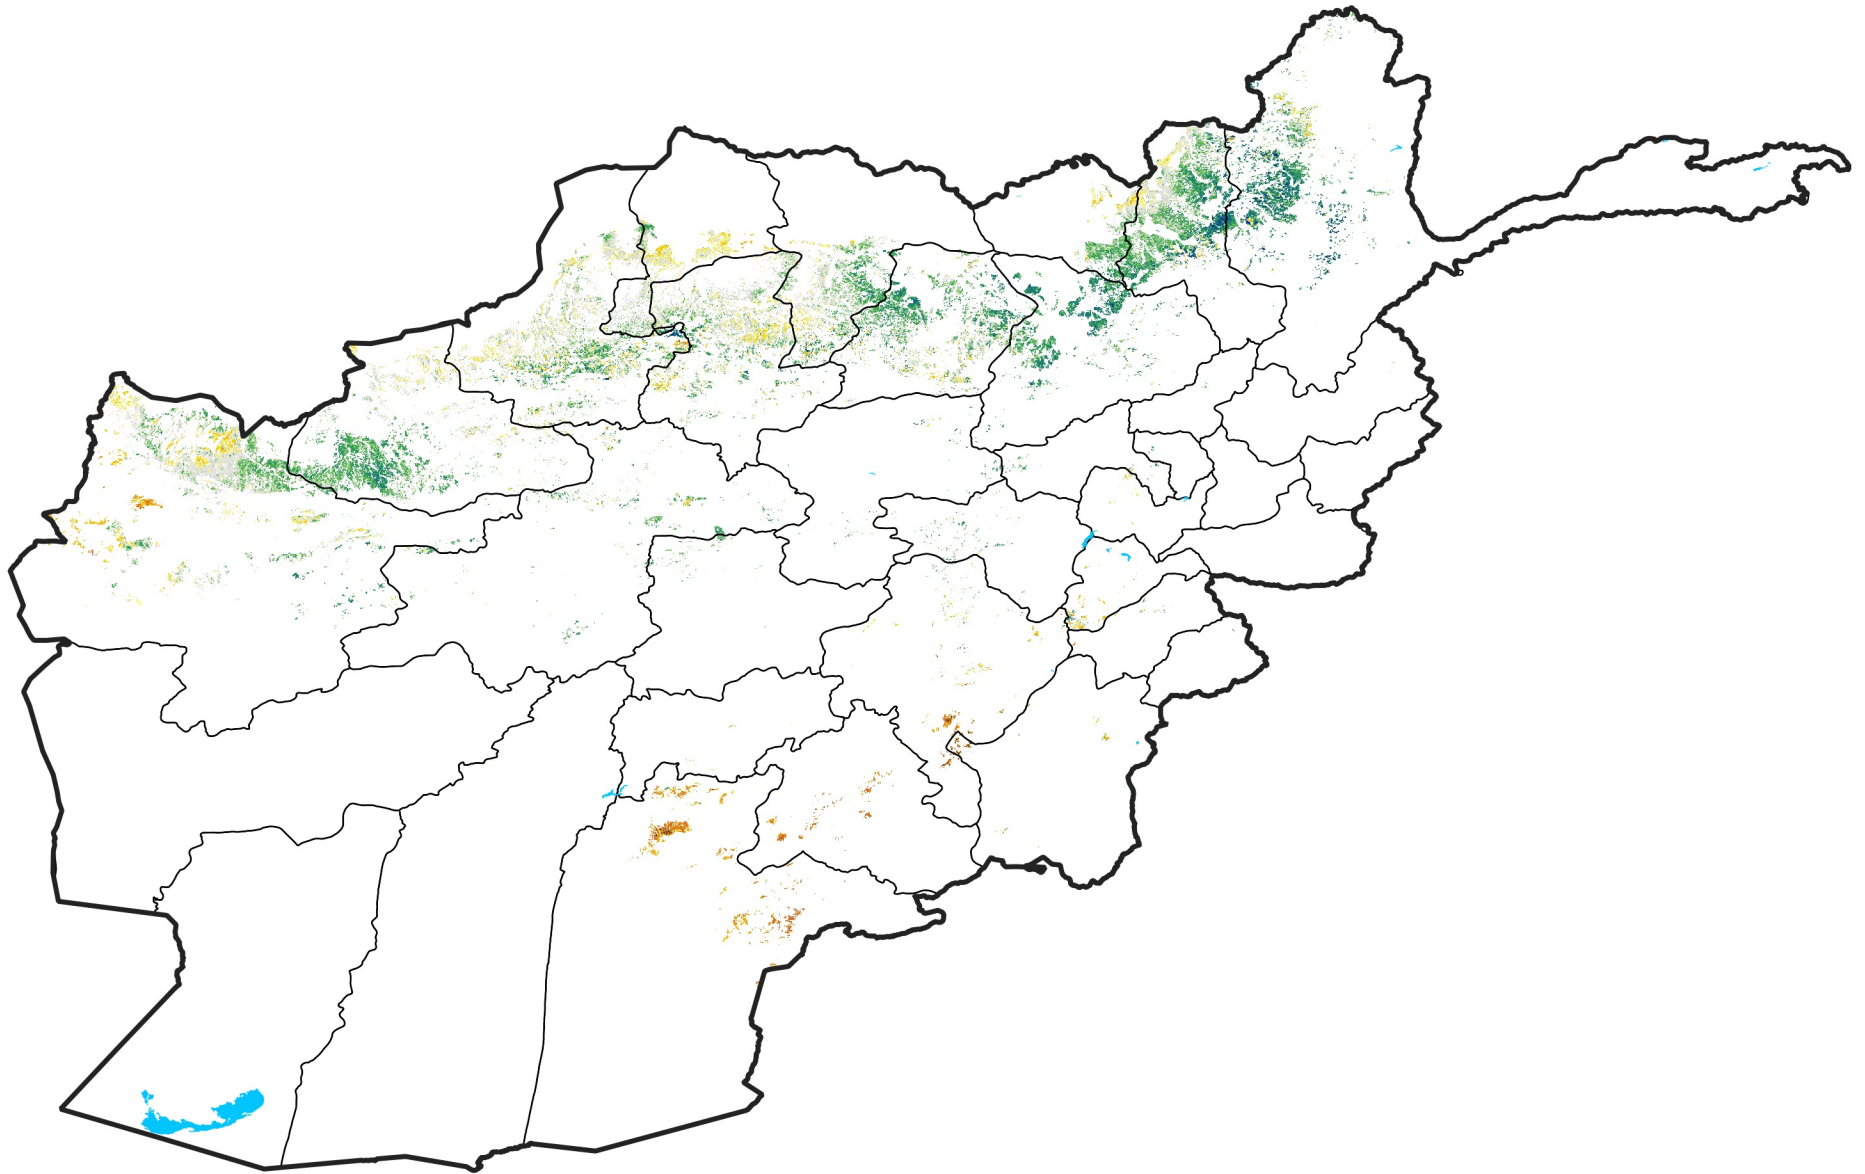

Afghanistan Rainfed Agricultural Areas

Percent of Mean NDVI

2015 / mean (2003 - 2022)

Period 18 / June 21 - 30, 2015

Percent of Normal