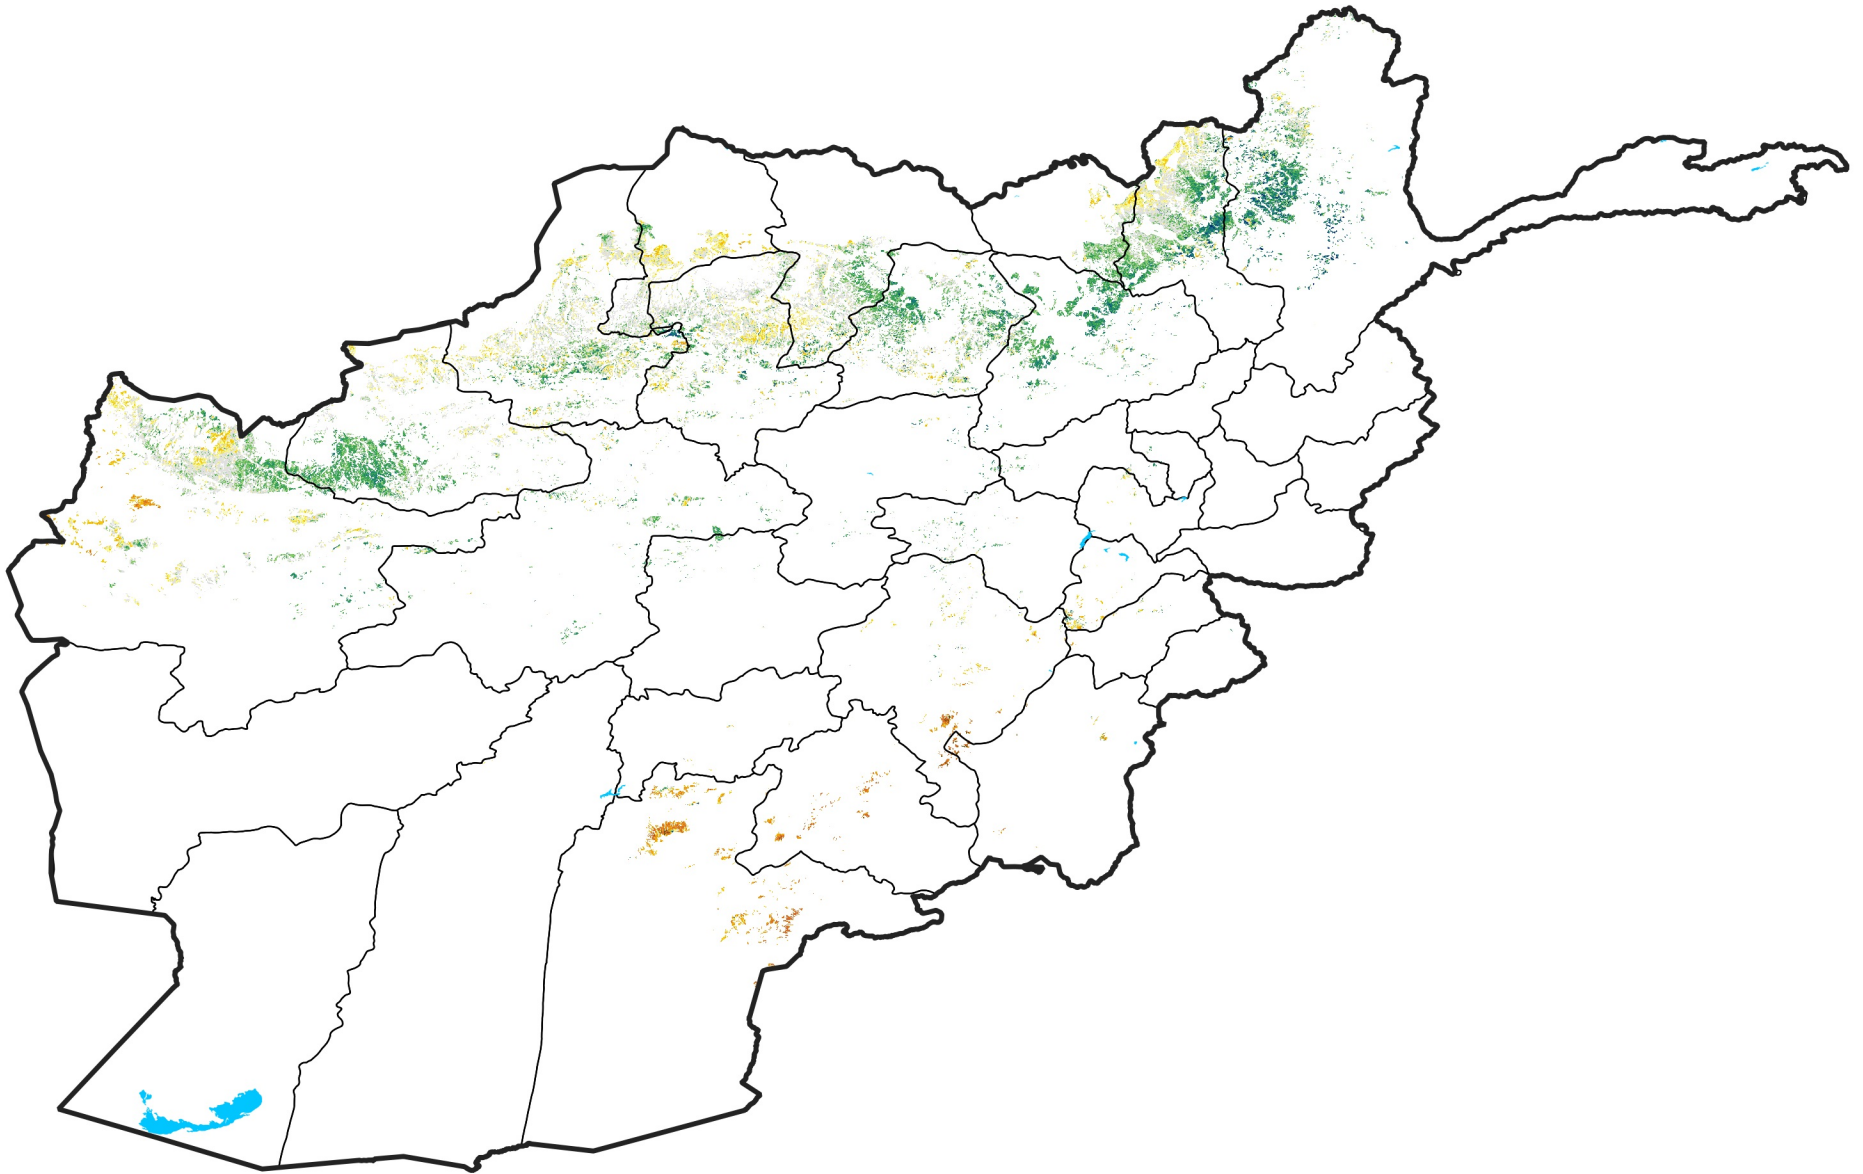

Afghanistan Rainfed Agricultural Areas

Percent of Mean NDVI

2015 / mean (2003 - 2022)

Period 19 / July 01 - 10, 2015

Percent of Normal