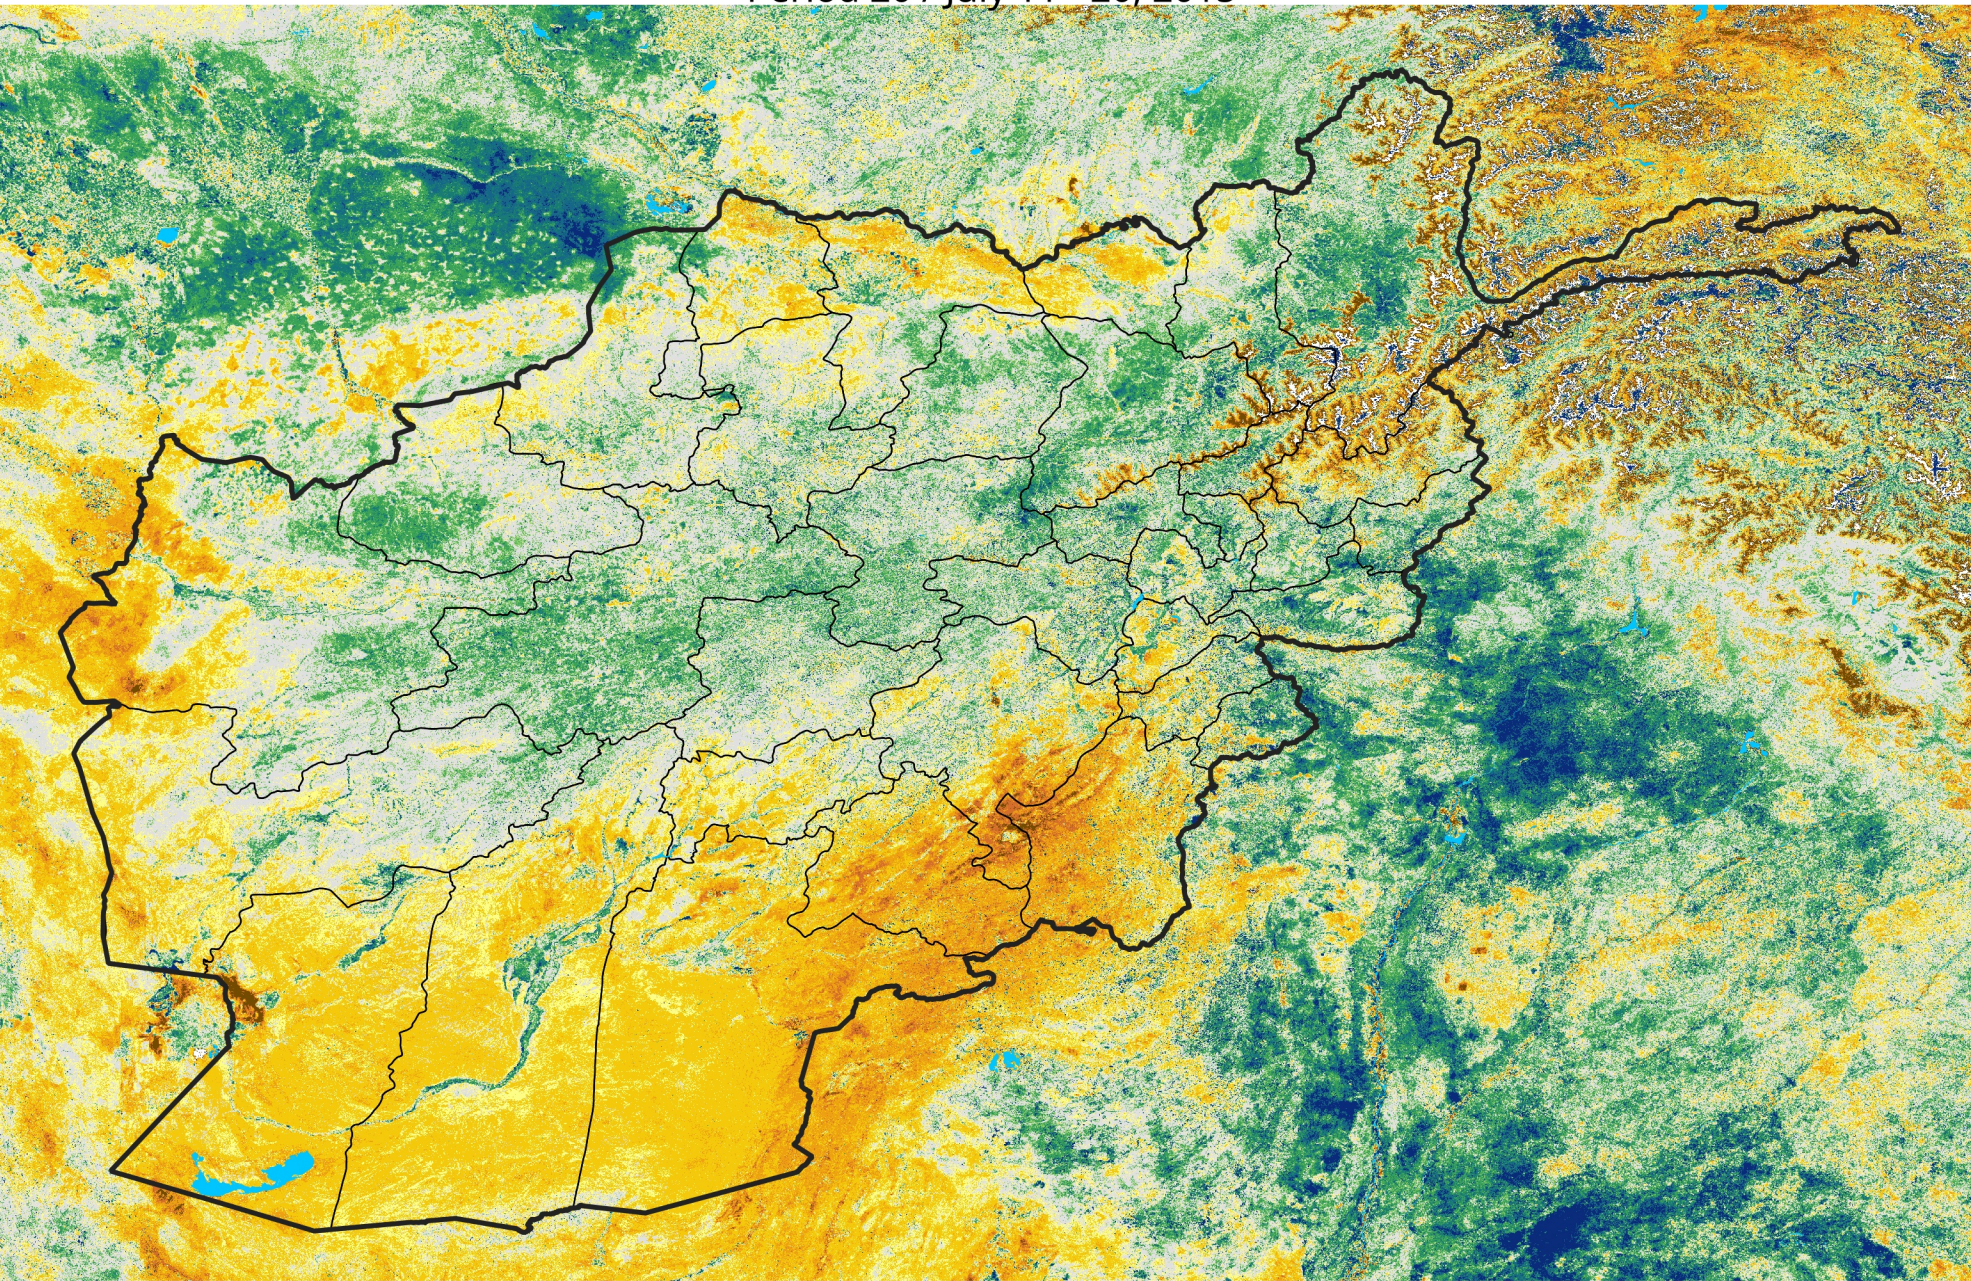

Afghanistan

Percent of Mean NDVI

2015 / mean (2003 - 2022)

Period 20 / July 11 - 20, 2015

Percent of Normal