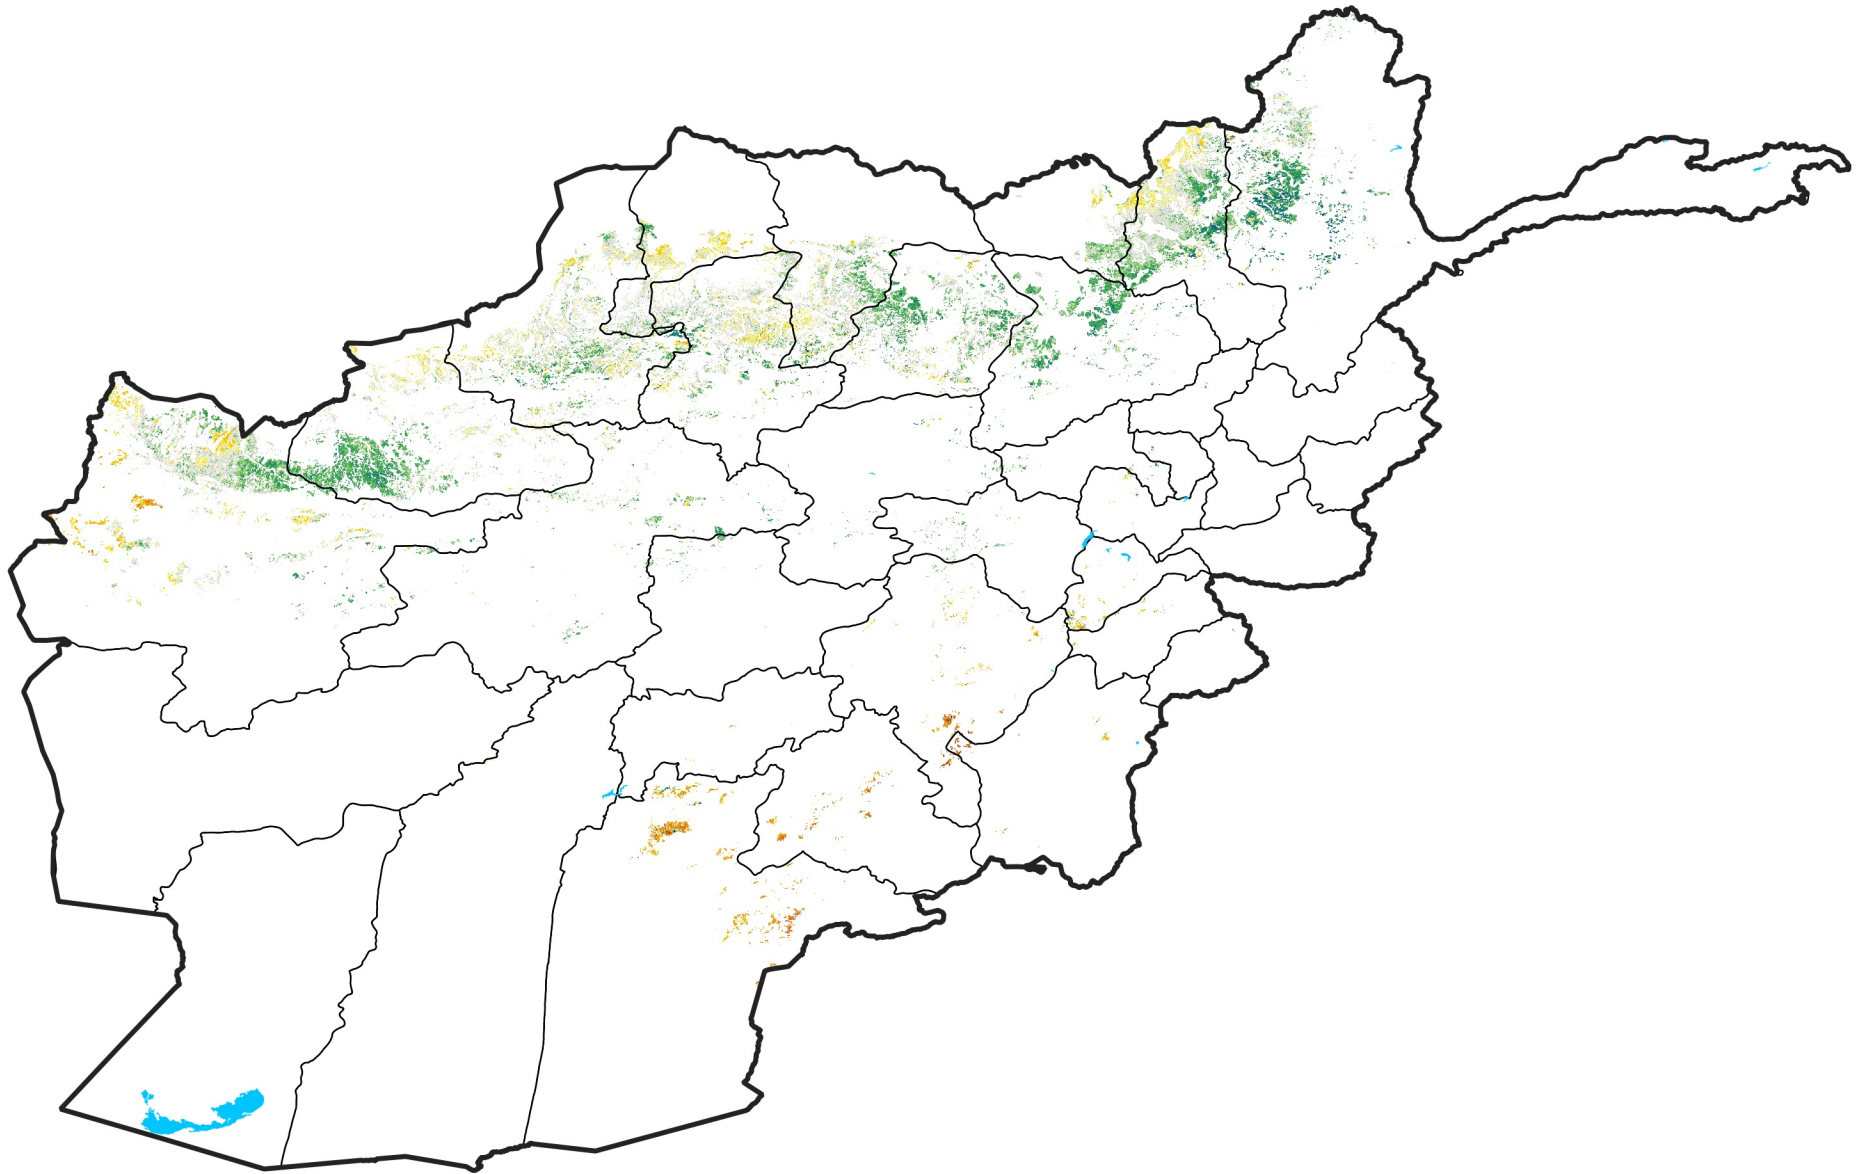

Afghanistan Rainfed Agricultural Areas

Percent of Mean NDVI

2015 / mean (2003 - 2022)

Period 20 / July 11 - 20, 2015

Percent of Normal