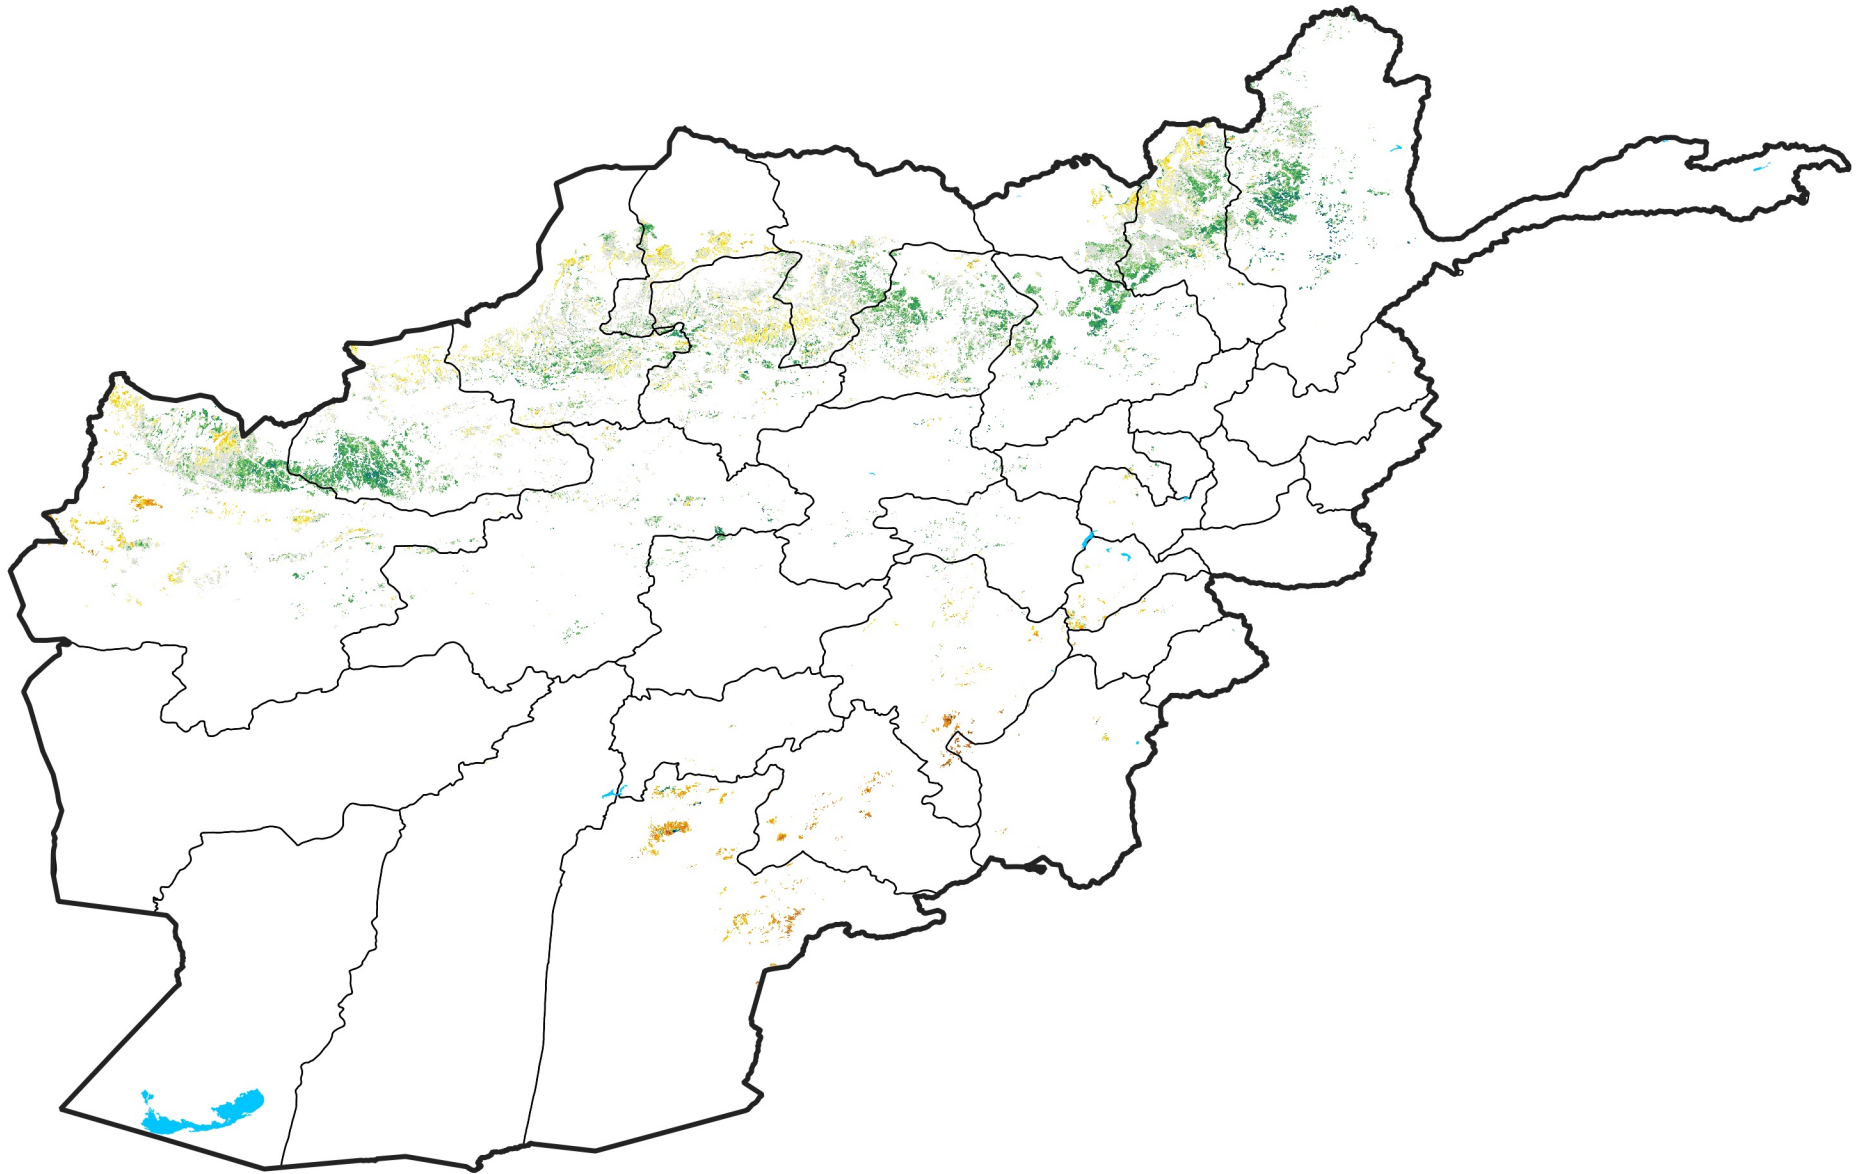

Afghanistan Rainfed Agricultural Areas

Percent of Mean NDVI

2015 / mean (2003 - 2022)

Period 21 / July 21 - 31, 2015

Percent of Normal