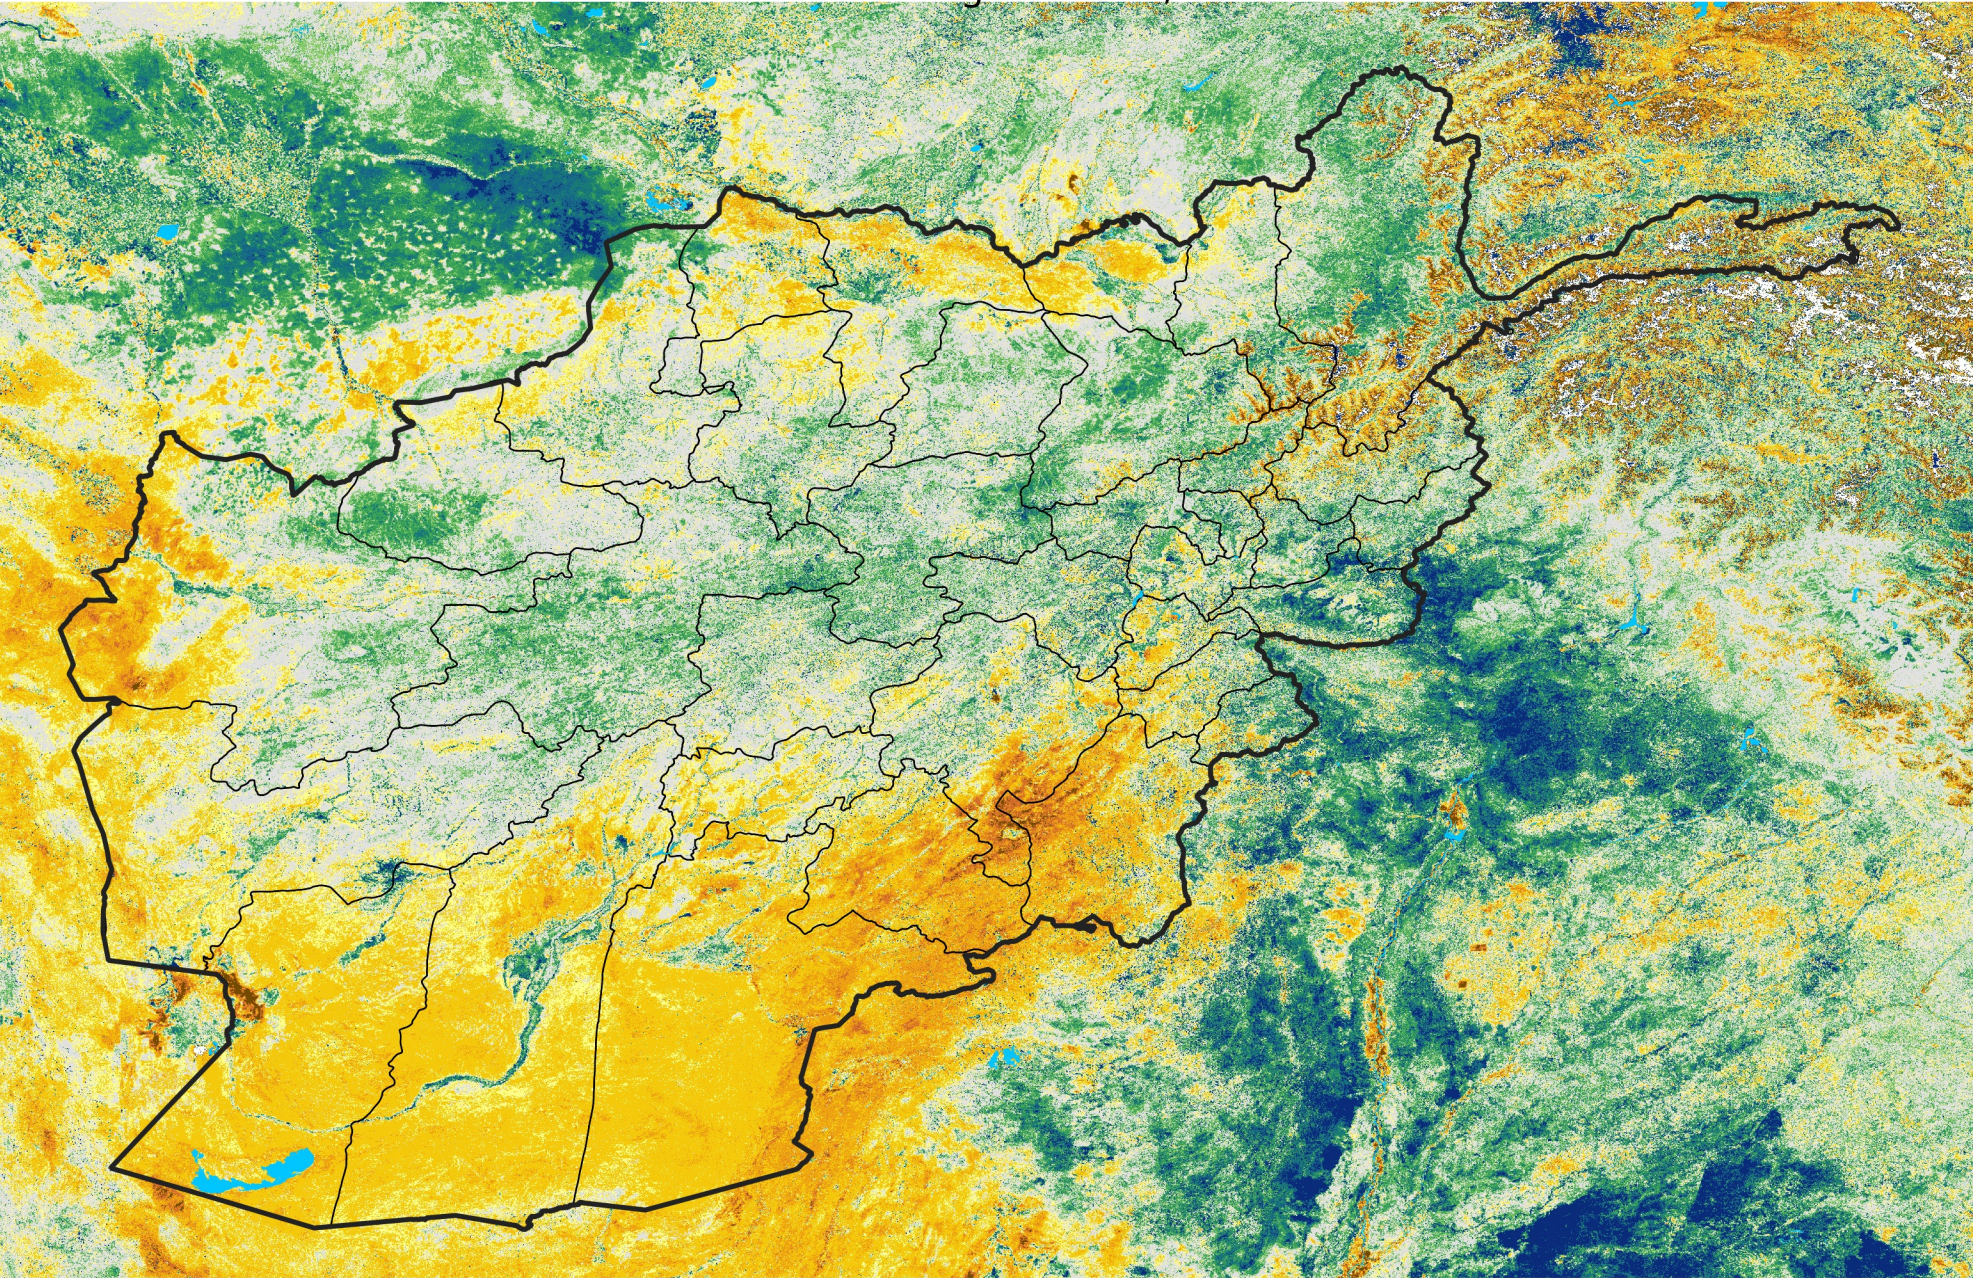

Afghanistan

Percent of Mean NDVI

2015 / mean (2003 - 2022)

Period 22 / August 01 - 10, 2015

Percent of Normal