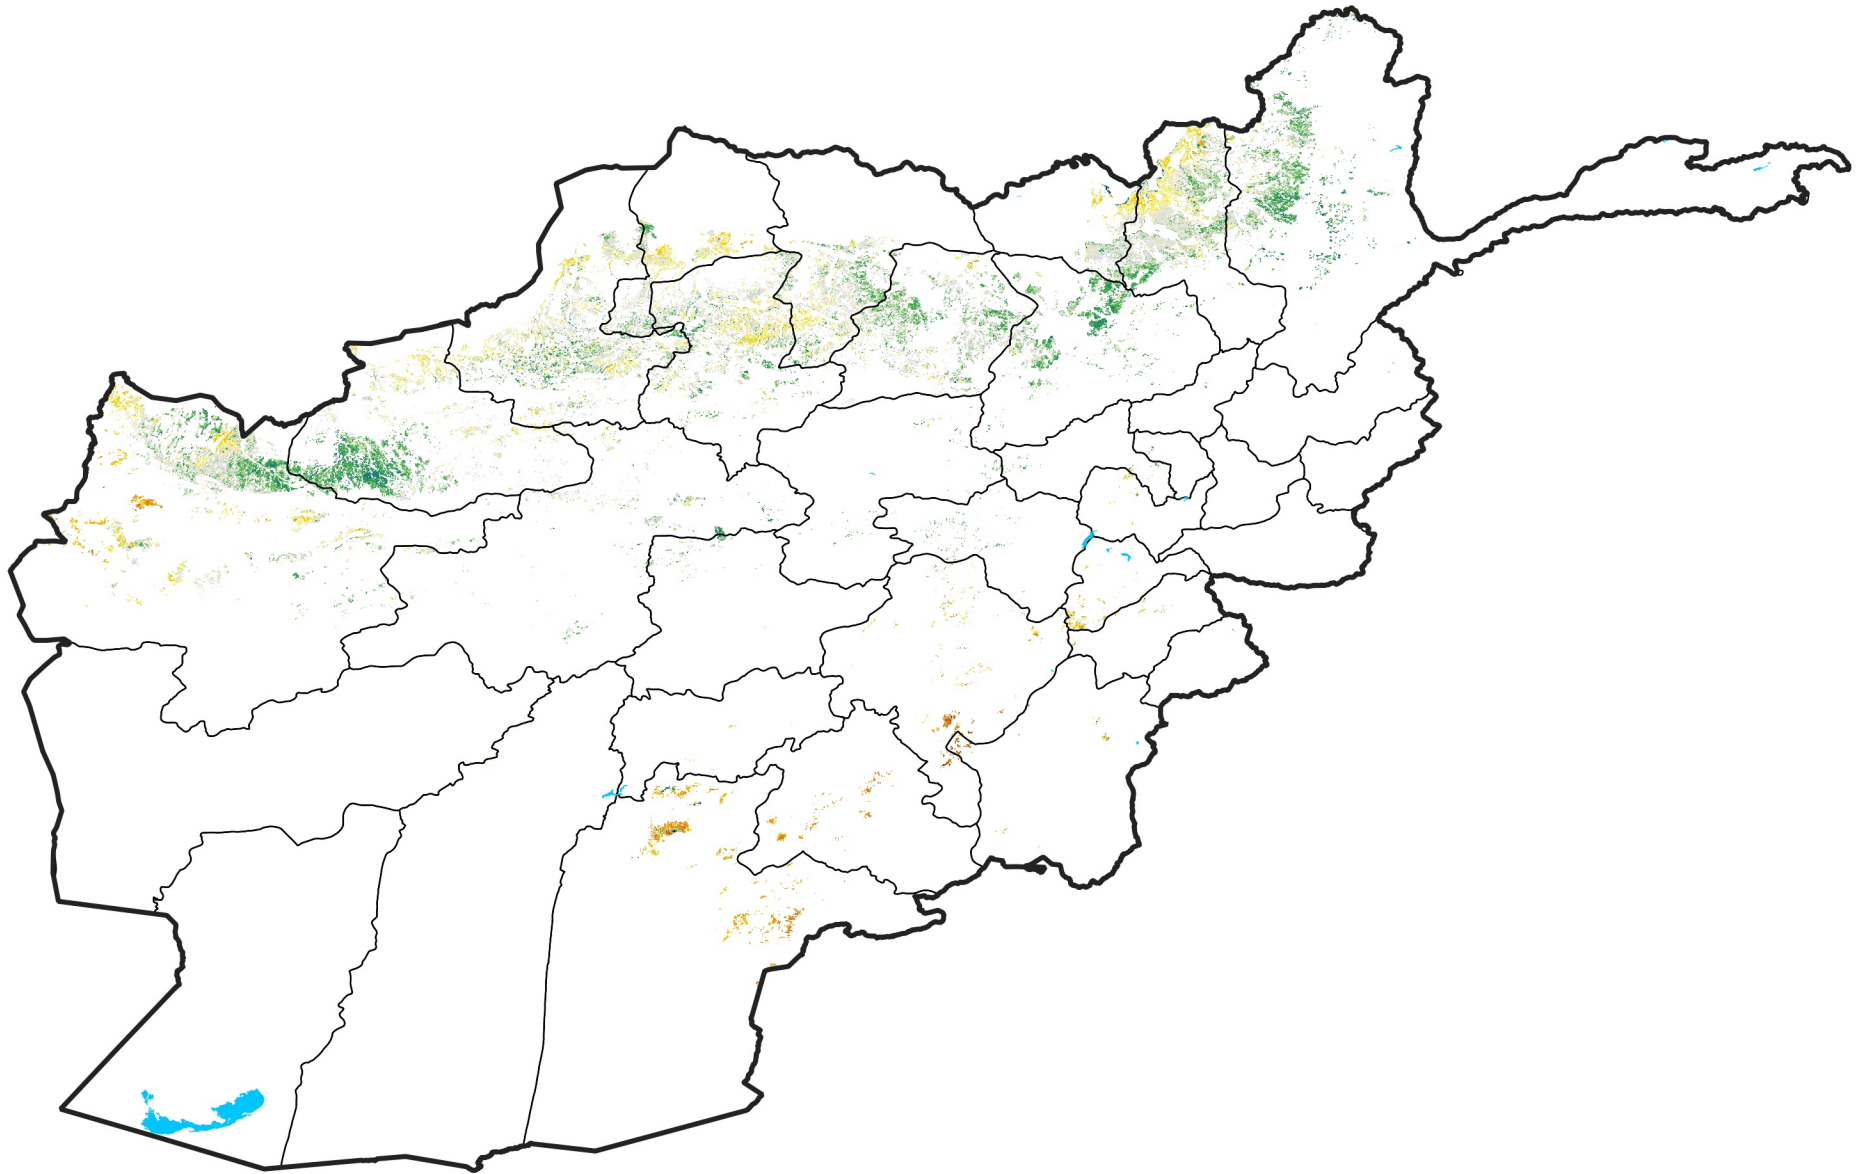

Afghanistan Rainfed Agricultural Areas

Percent of Mean NDVI

2015 / mean (2003 - 2022)

Period 22 / August 01 - 10, 2015

Percent of Normal