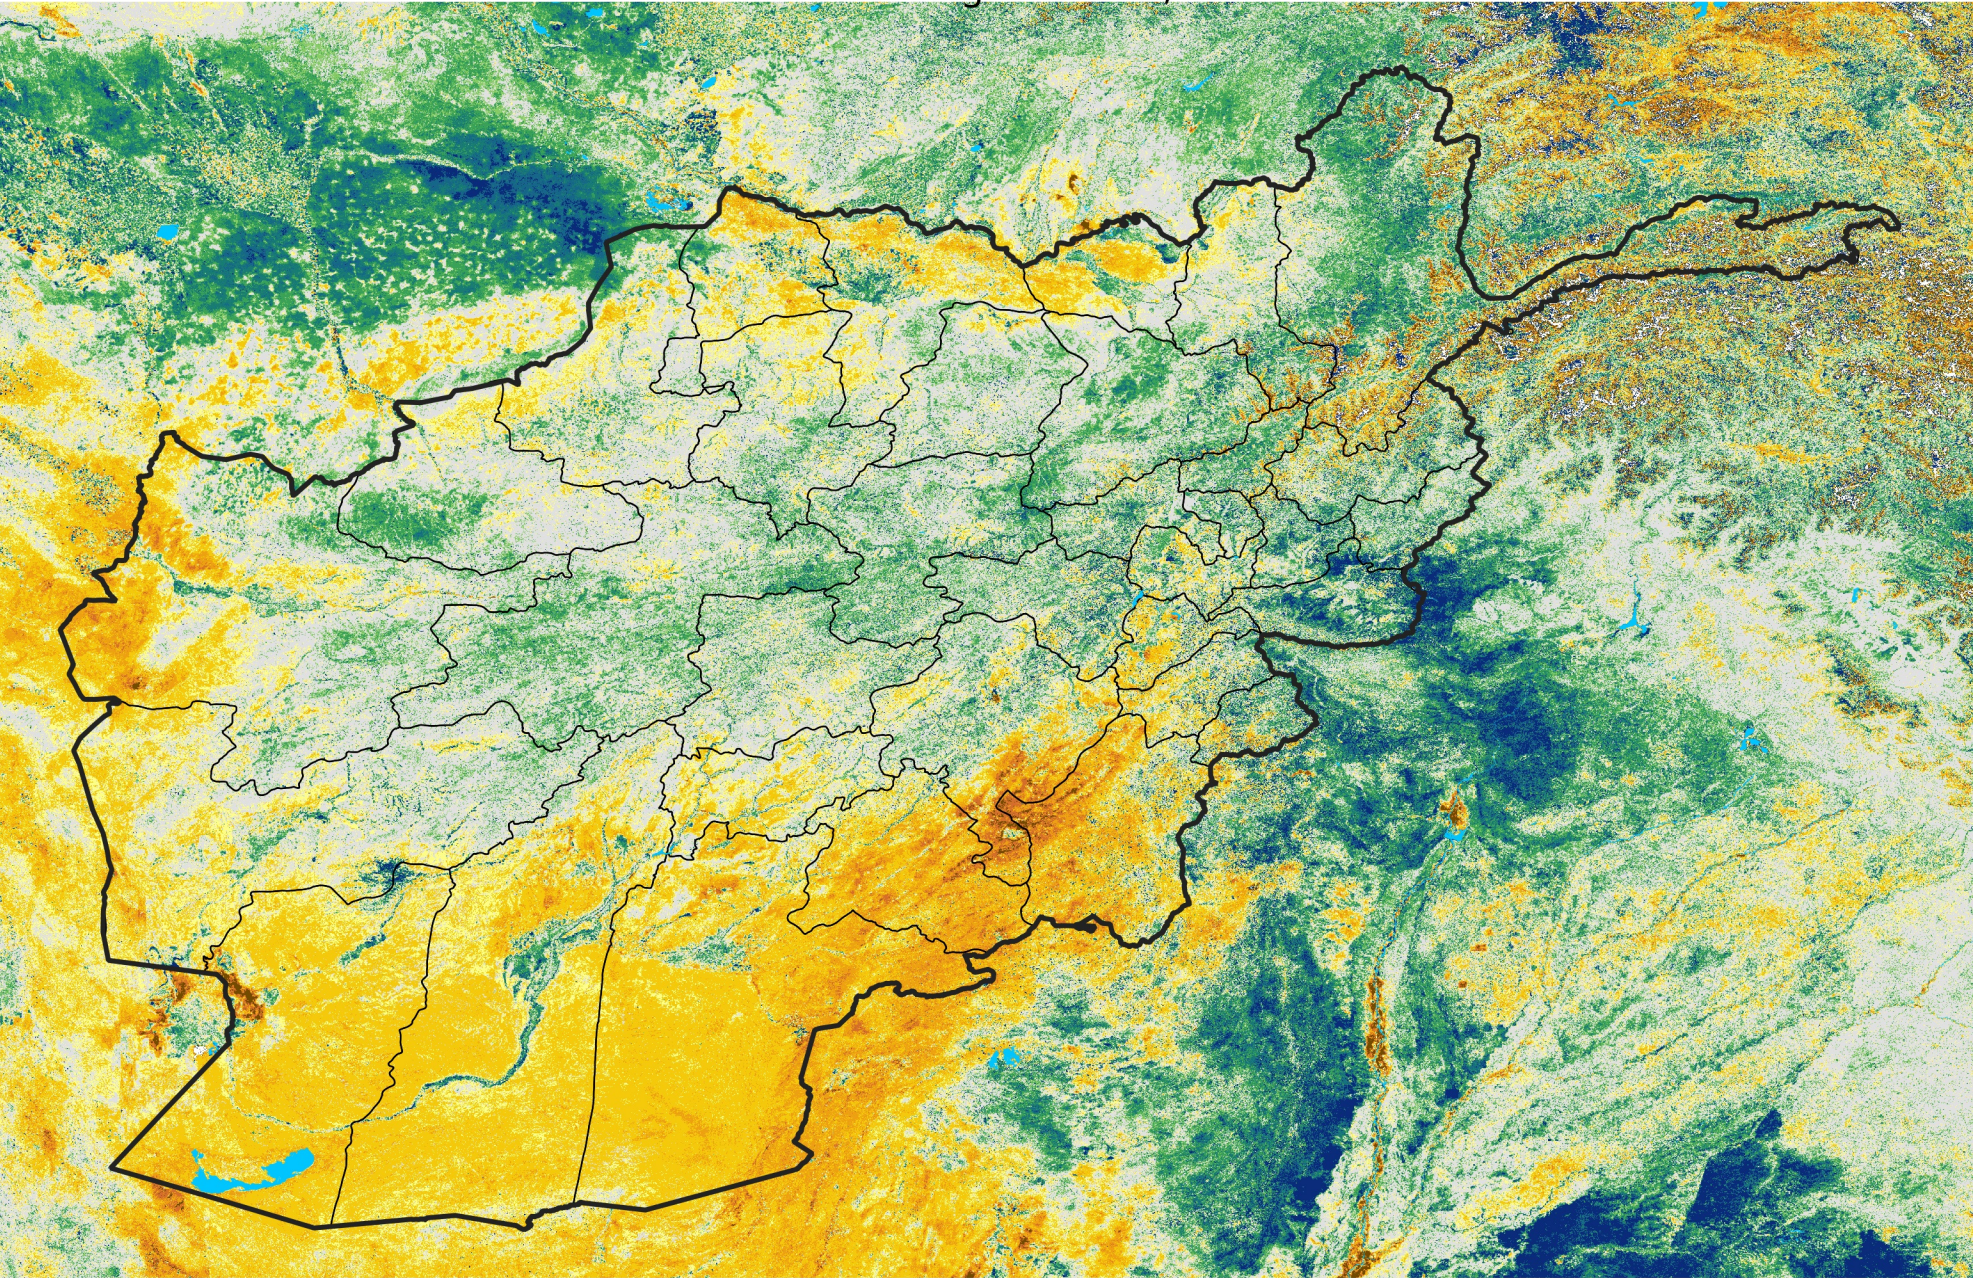

Afghanistan

Percent of Mean NDVI

2015 / mean (2003 - 2022)

Period 23 / August 11 - 20, 2015

Percent of Normal