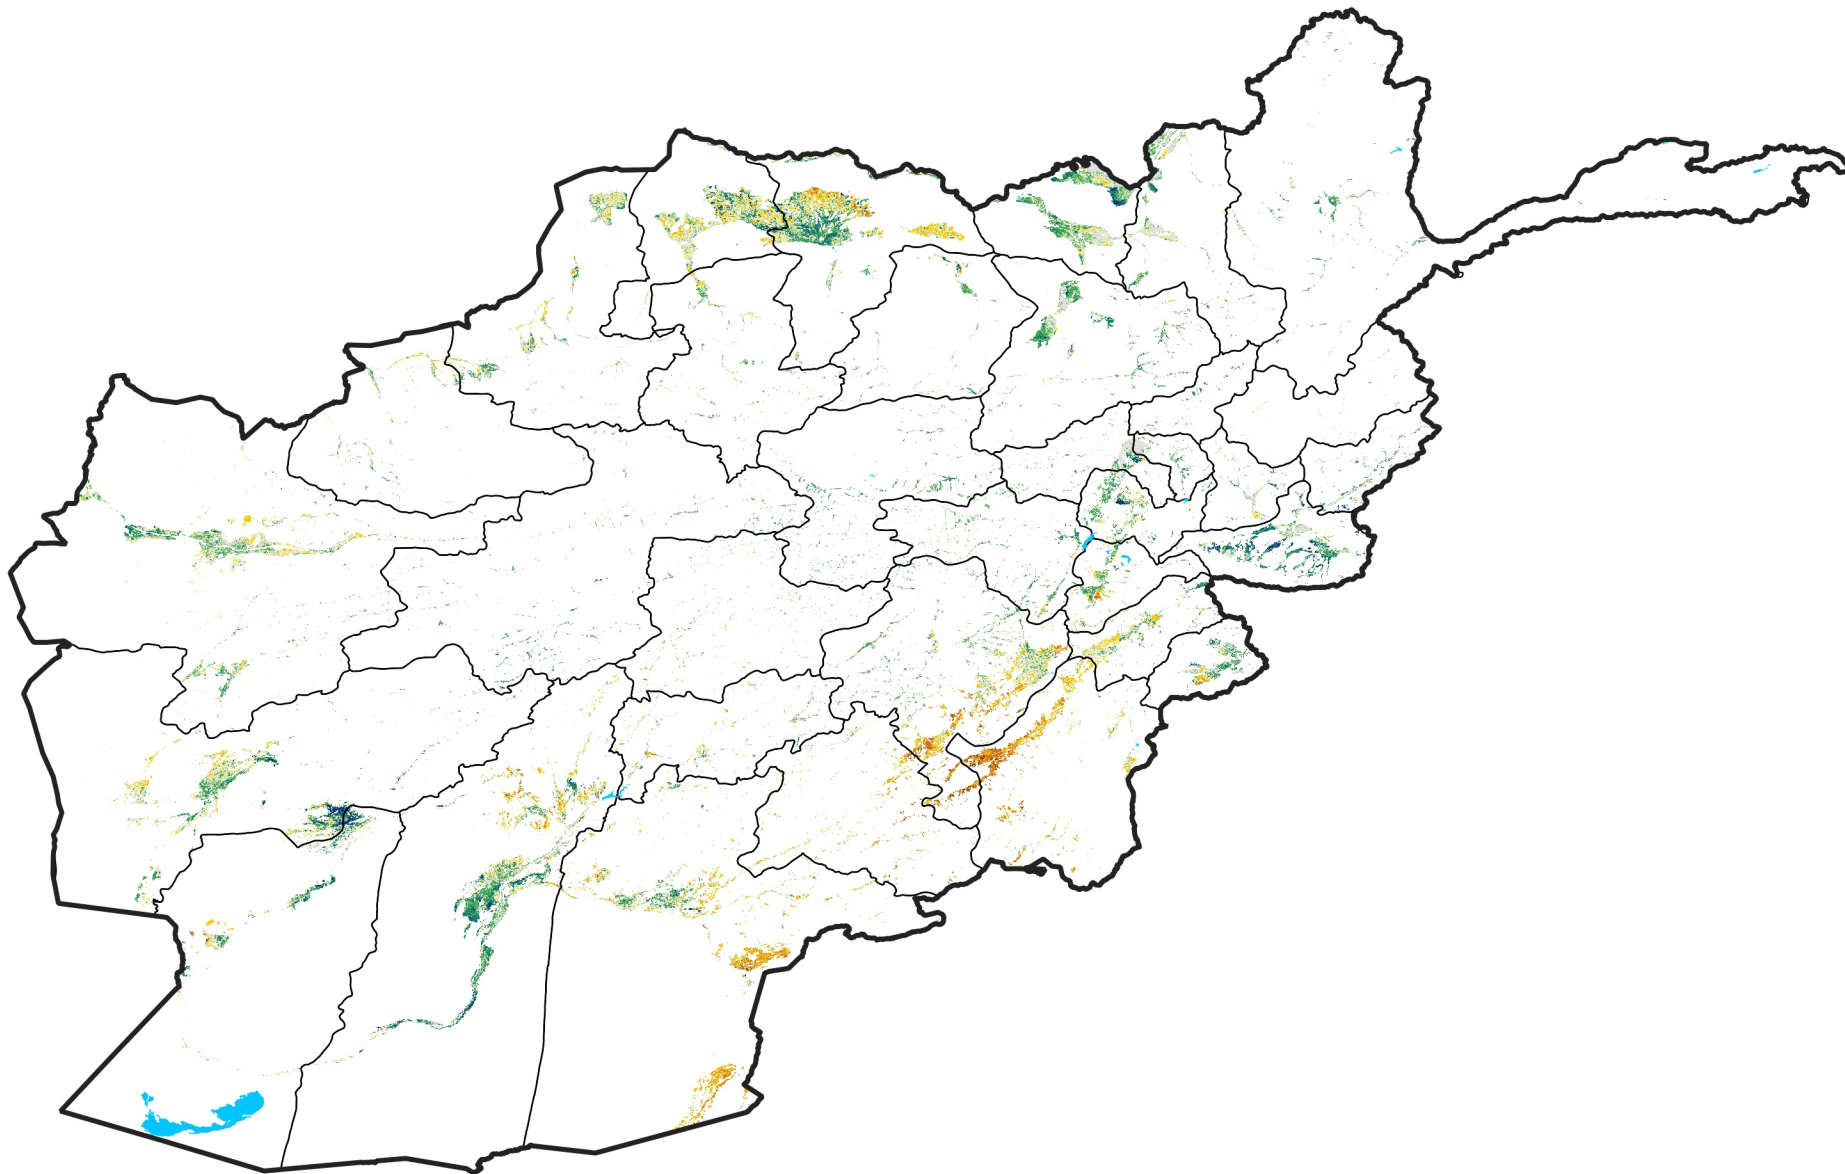

Afghanistan Irrigated Agricultural Areas

Percent of Mean NDVI

2015 / mean (2003 - 2022)

Period 23 / August 11 - 20, 2015

Percent of Normal