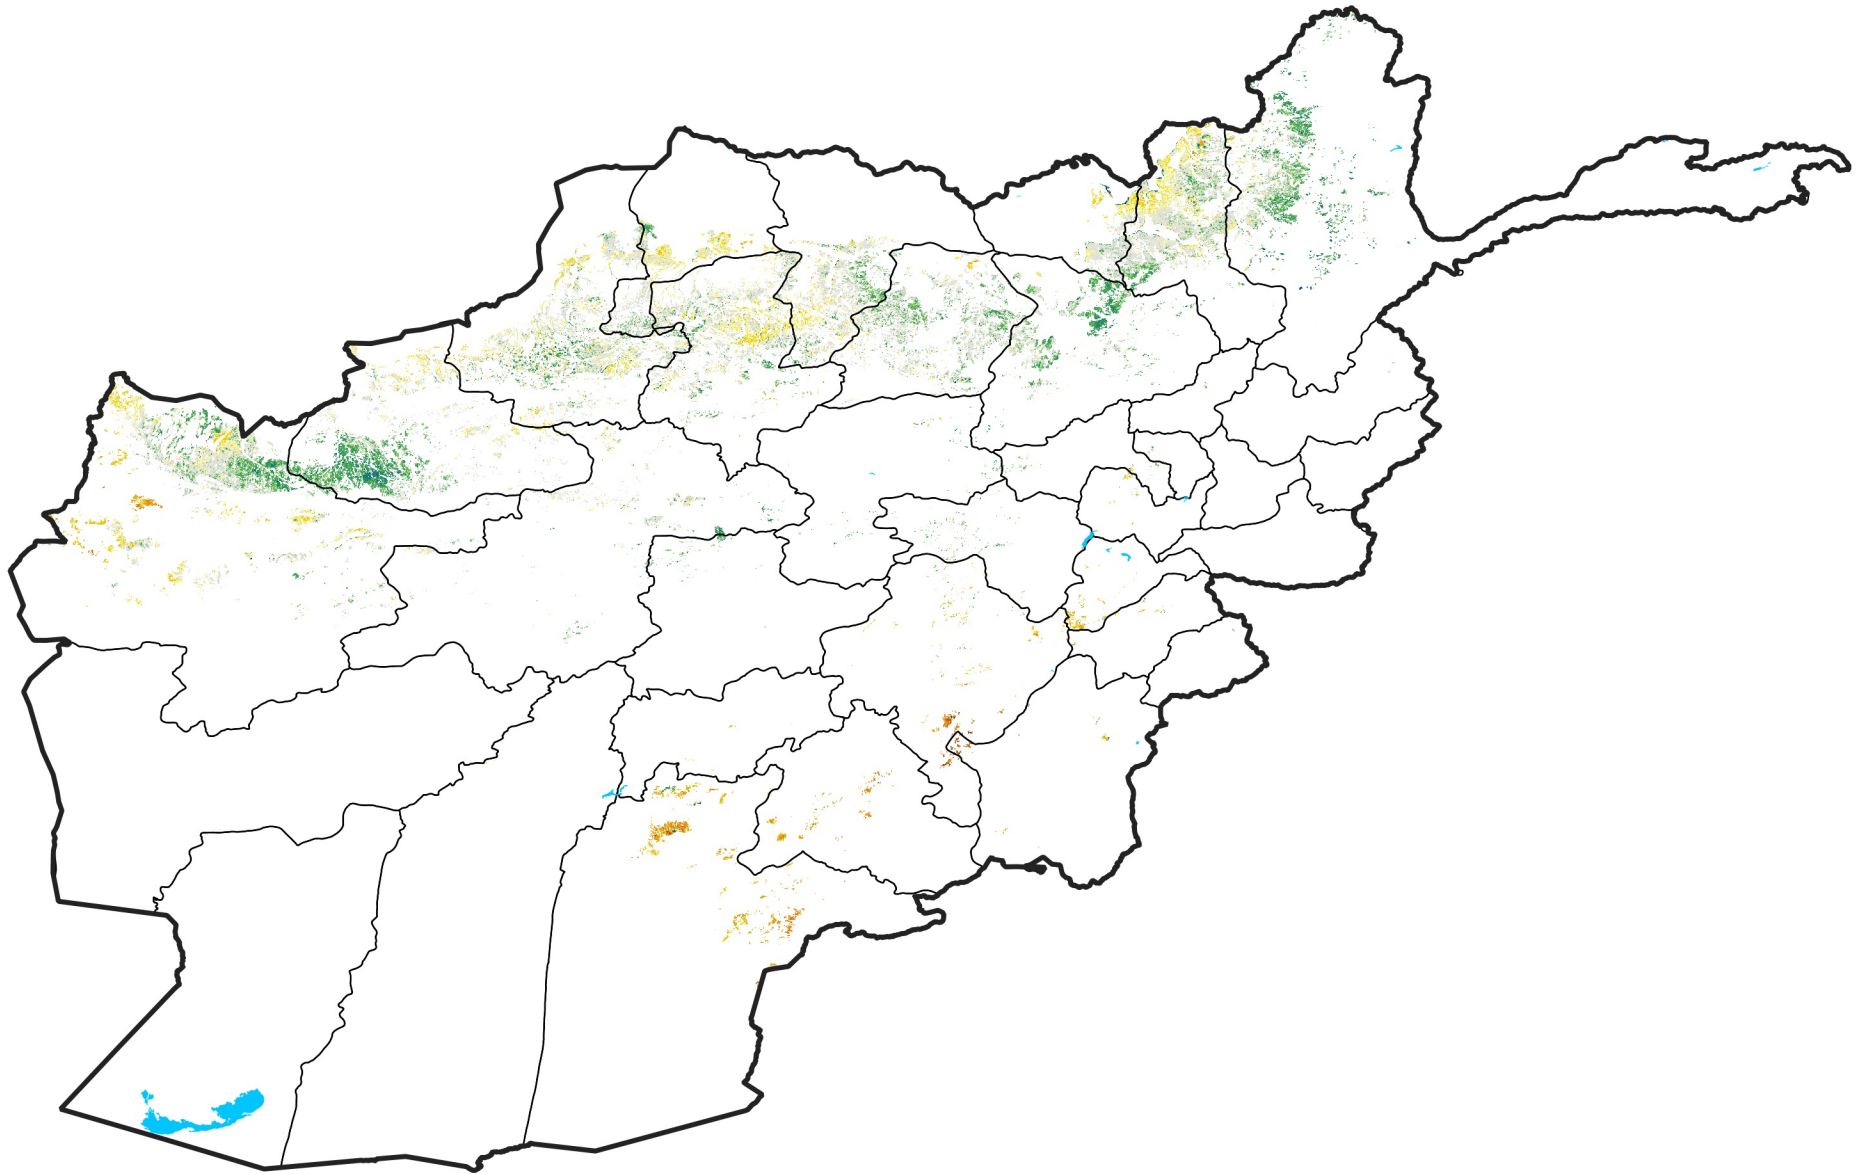

Afghanistan Rainfed Agricultural Areas

Percent of Mean NDVI

2015 / mean (2003 - 2022)

Period 23 / August 11 - 20, 2015

Percent of Normal