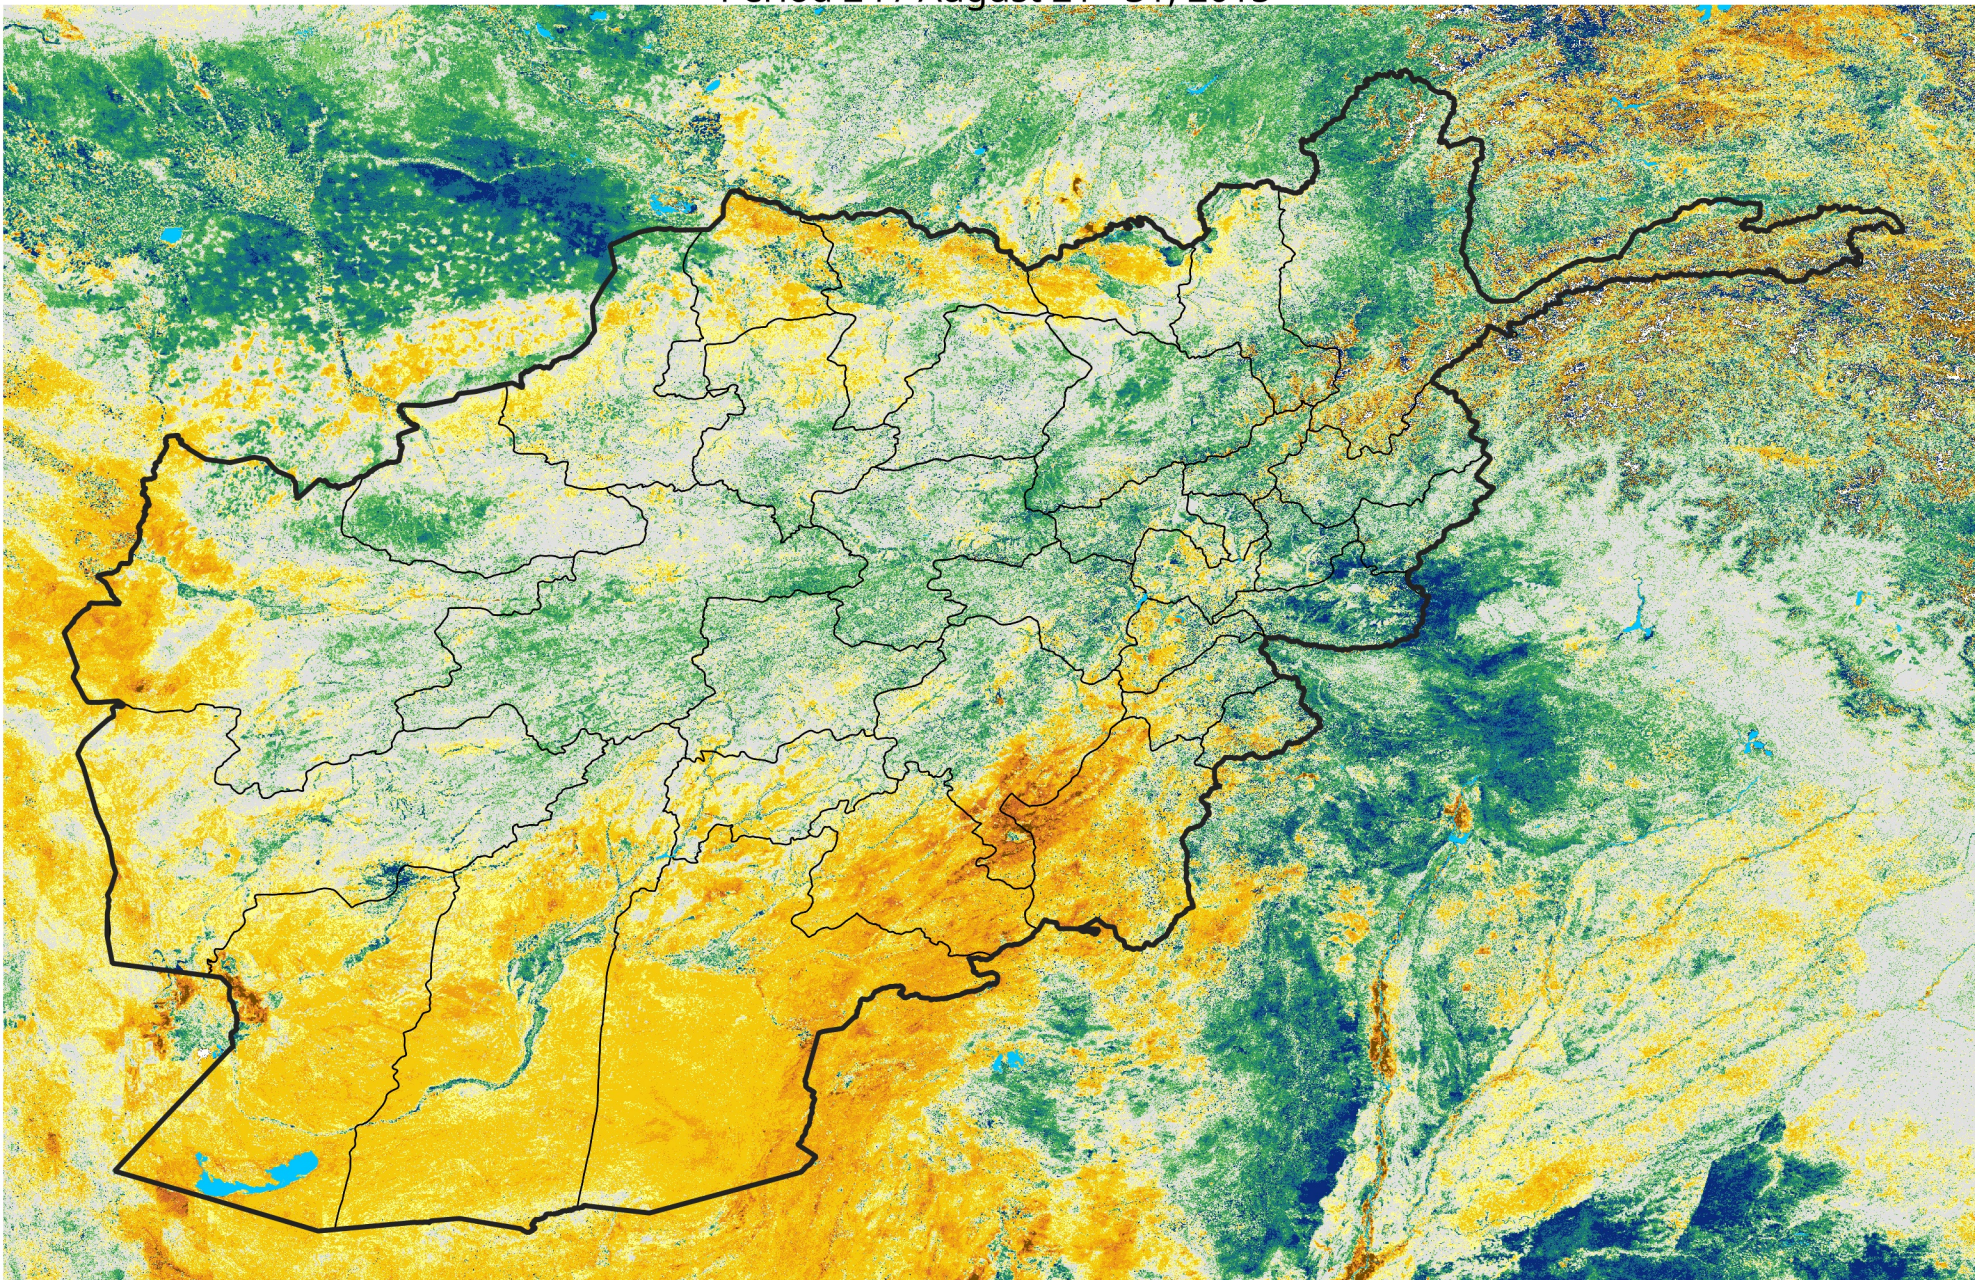

Afghanistan

Percent of Mean NDVI

2015 / mean (2003 - 2022)

Period 24 / August 21 - 31, 2015

Percent of Normal