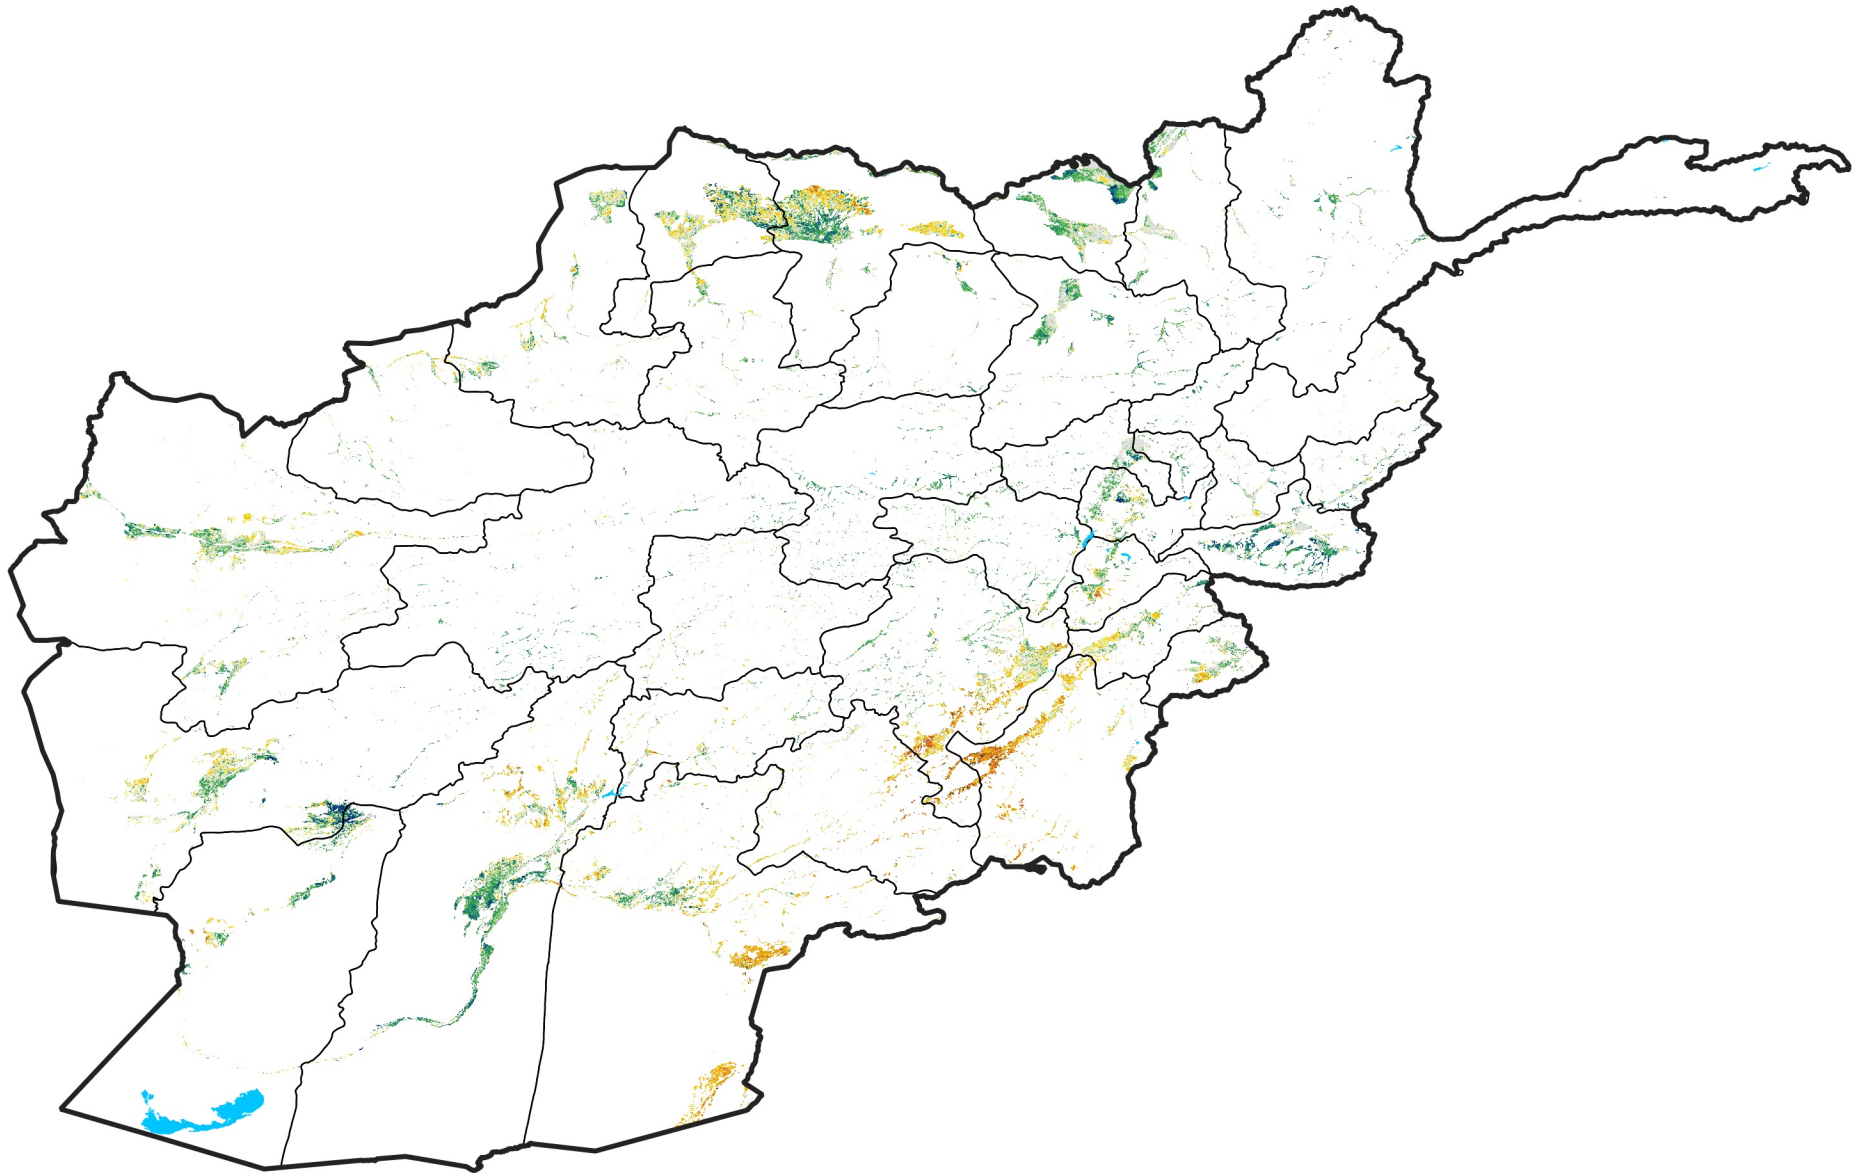

Afghanistan Irrigated Agricultural Areas

Percent of Mean NDVI

2015 / mean (2003 - 2022)

Period 24 / August 21 - 31, 2015

Percent of Normal