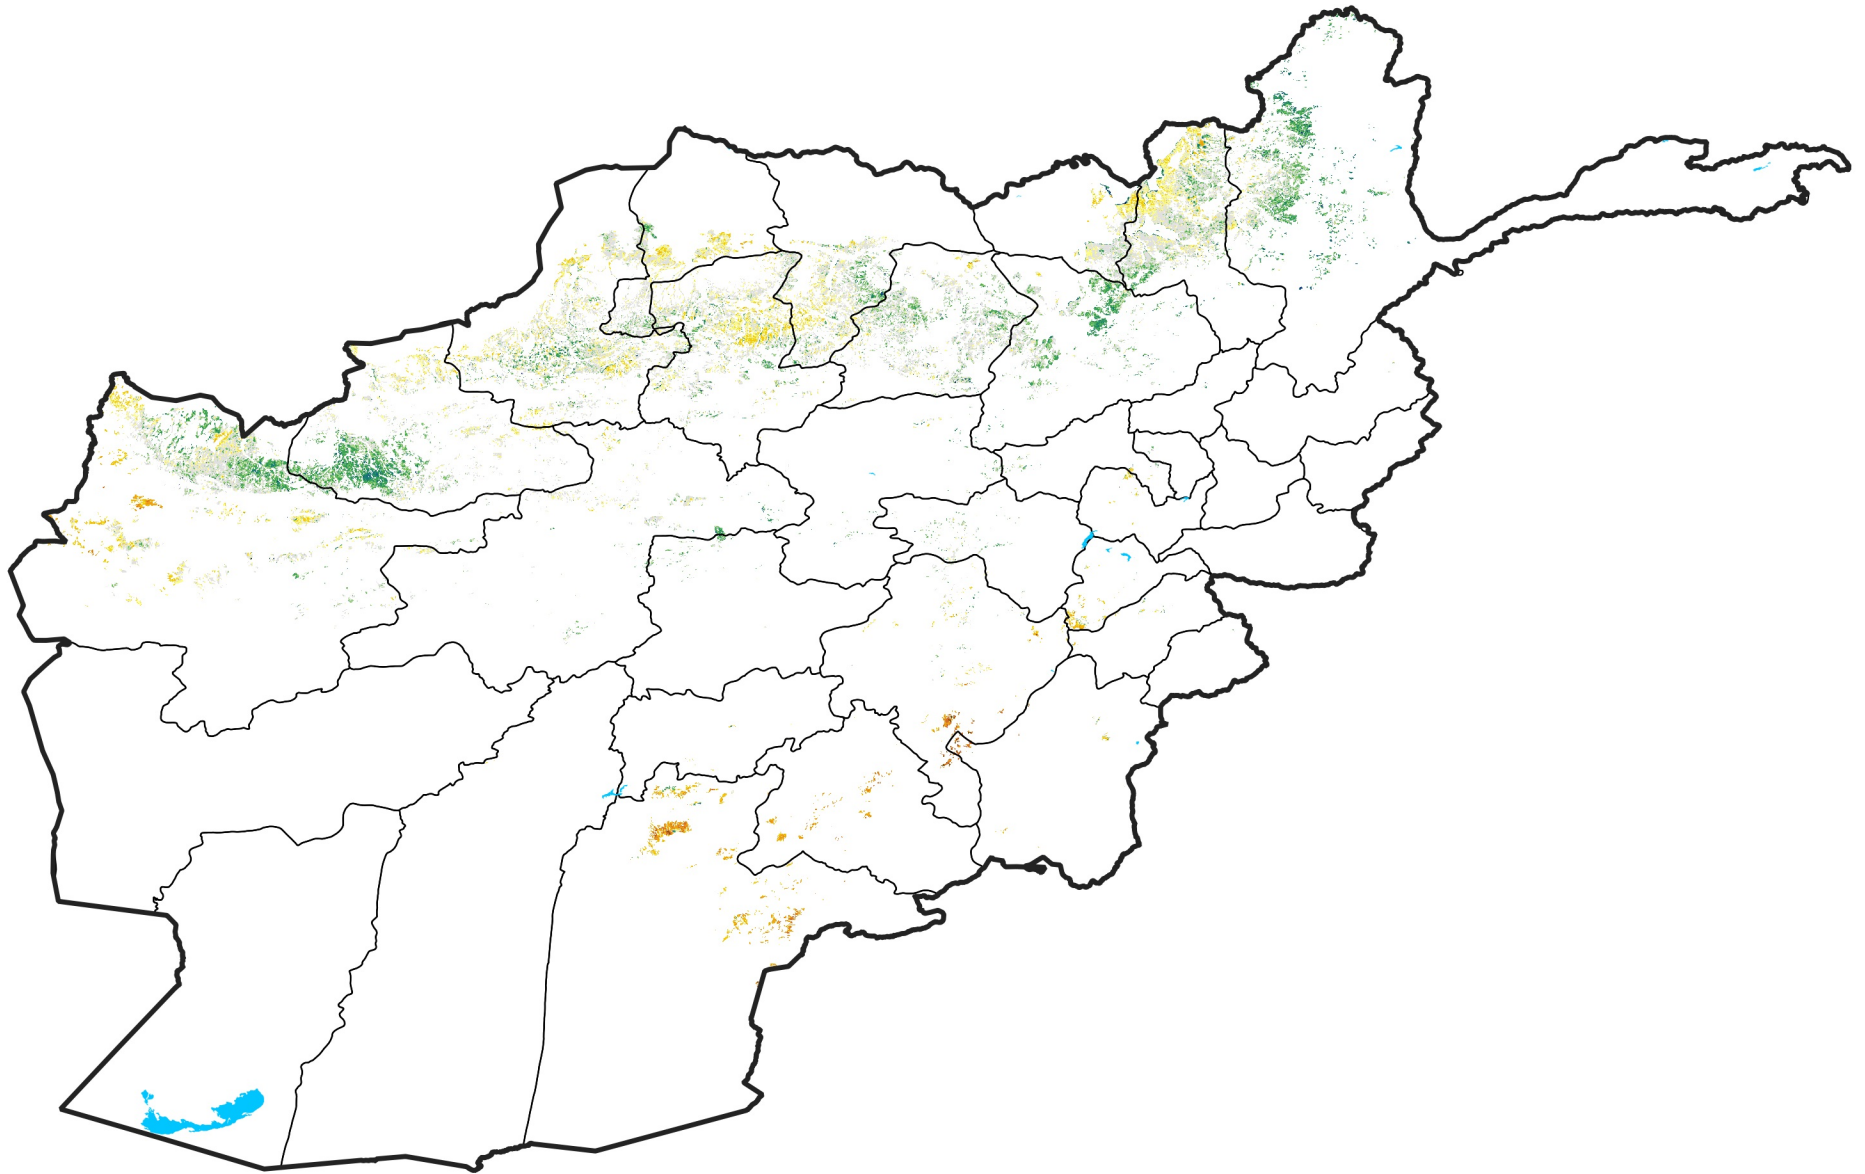

Afghanistan Rainfed Agricultural Areas

Percent of Mean NDVI

2015 / mean (2003 - 2022)

Period 24 / August 21 - 31, 2015

Percent of Normal