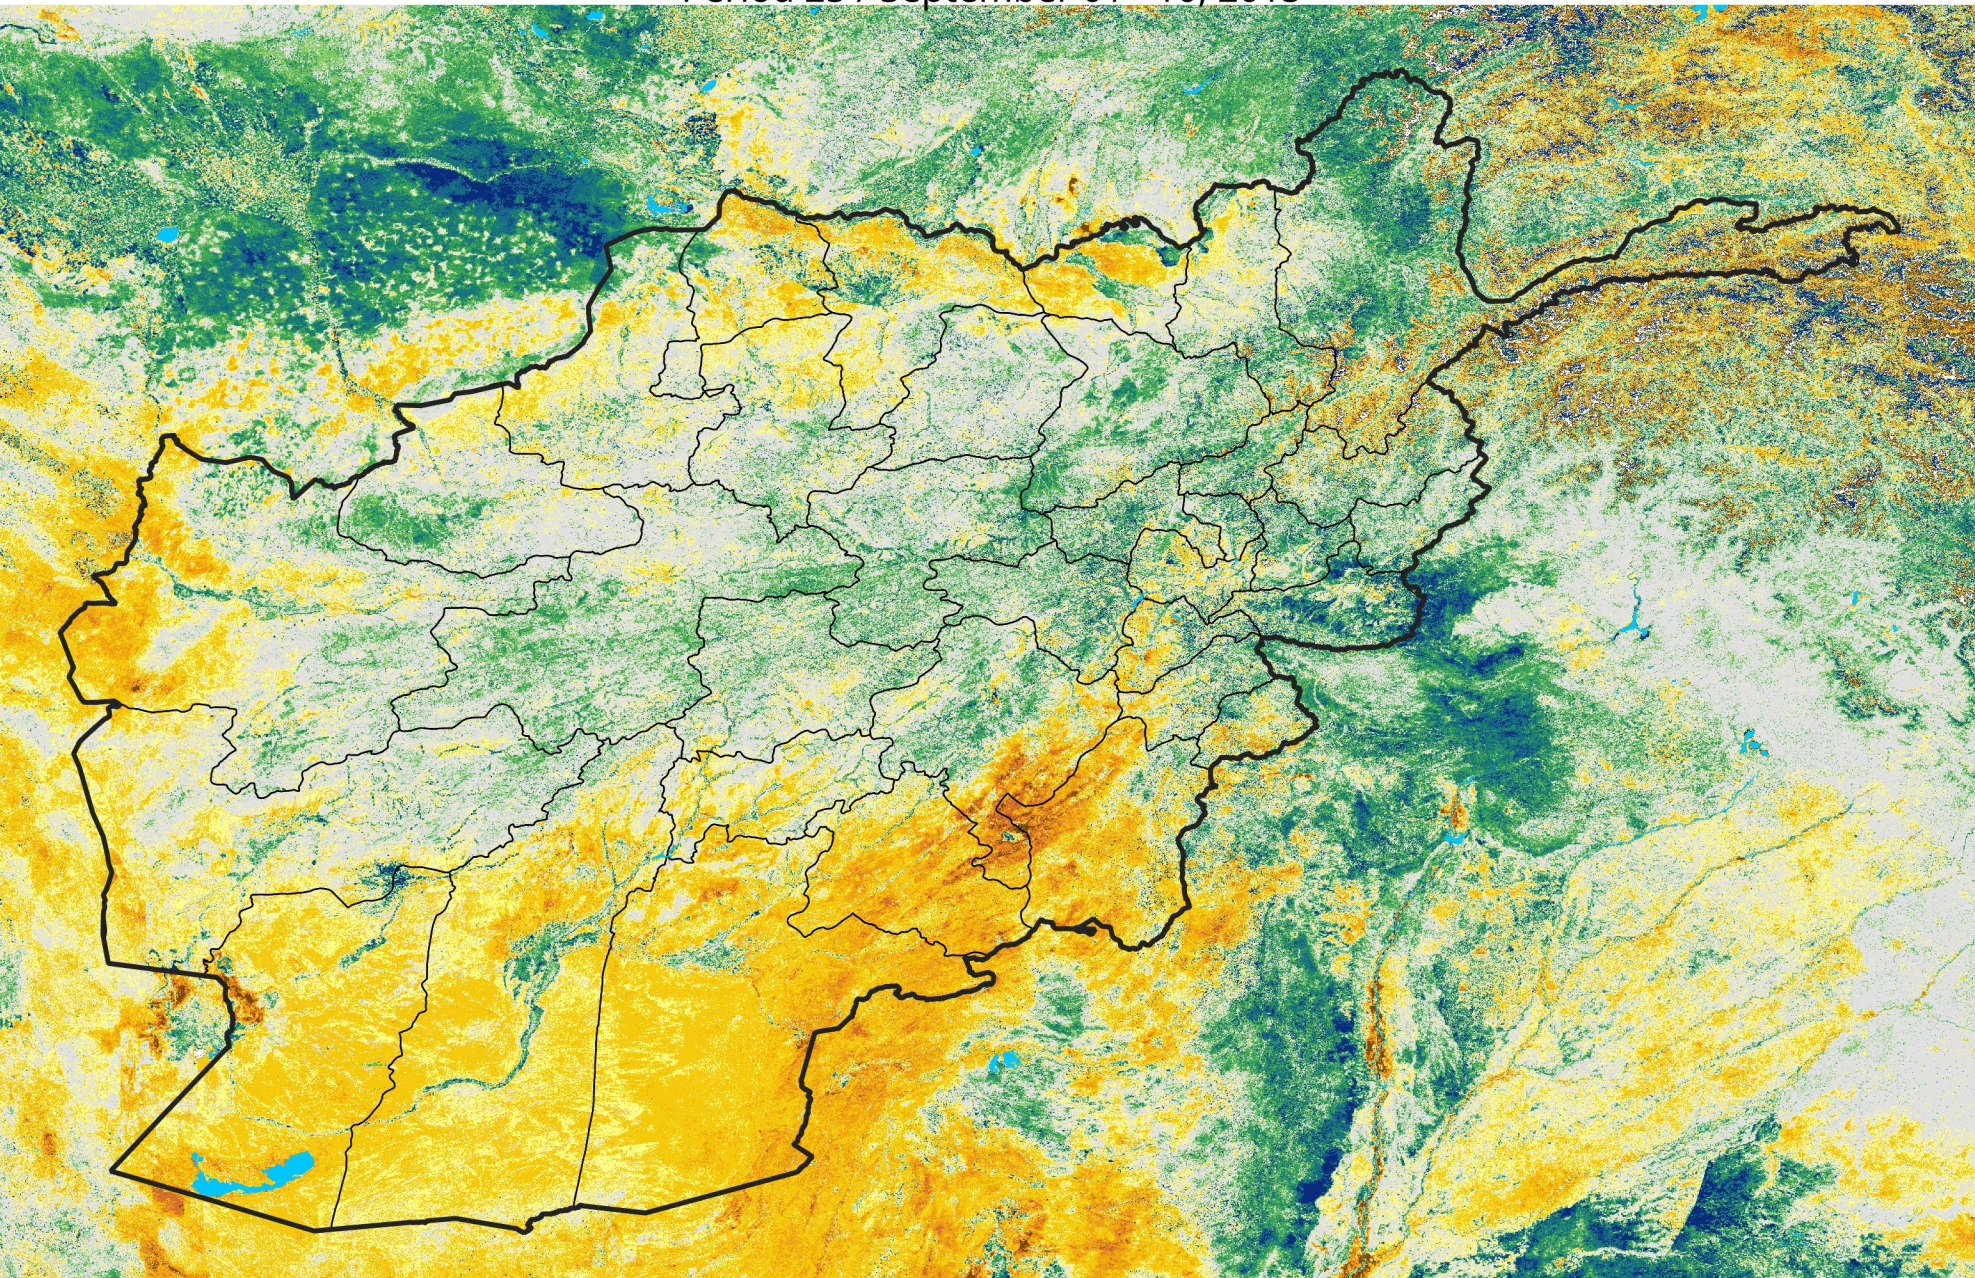

Afghanistan

Percent of Mean NDVI

2015 / mean (2003 - 2022)

Period 25 / September 01 - 10, 2015

Percent of Normal