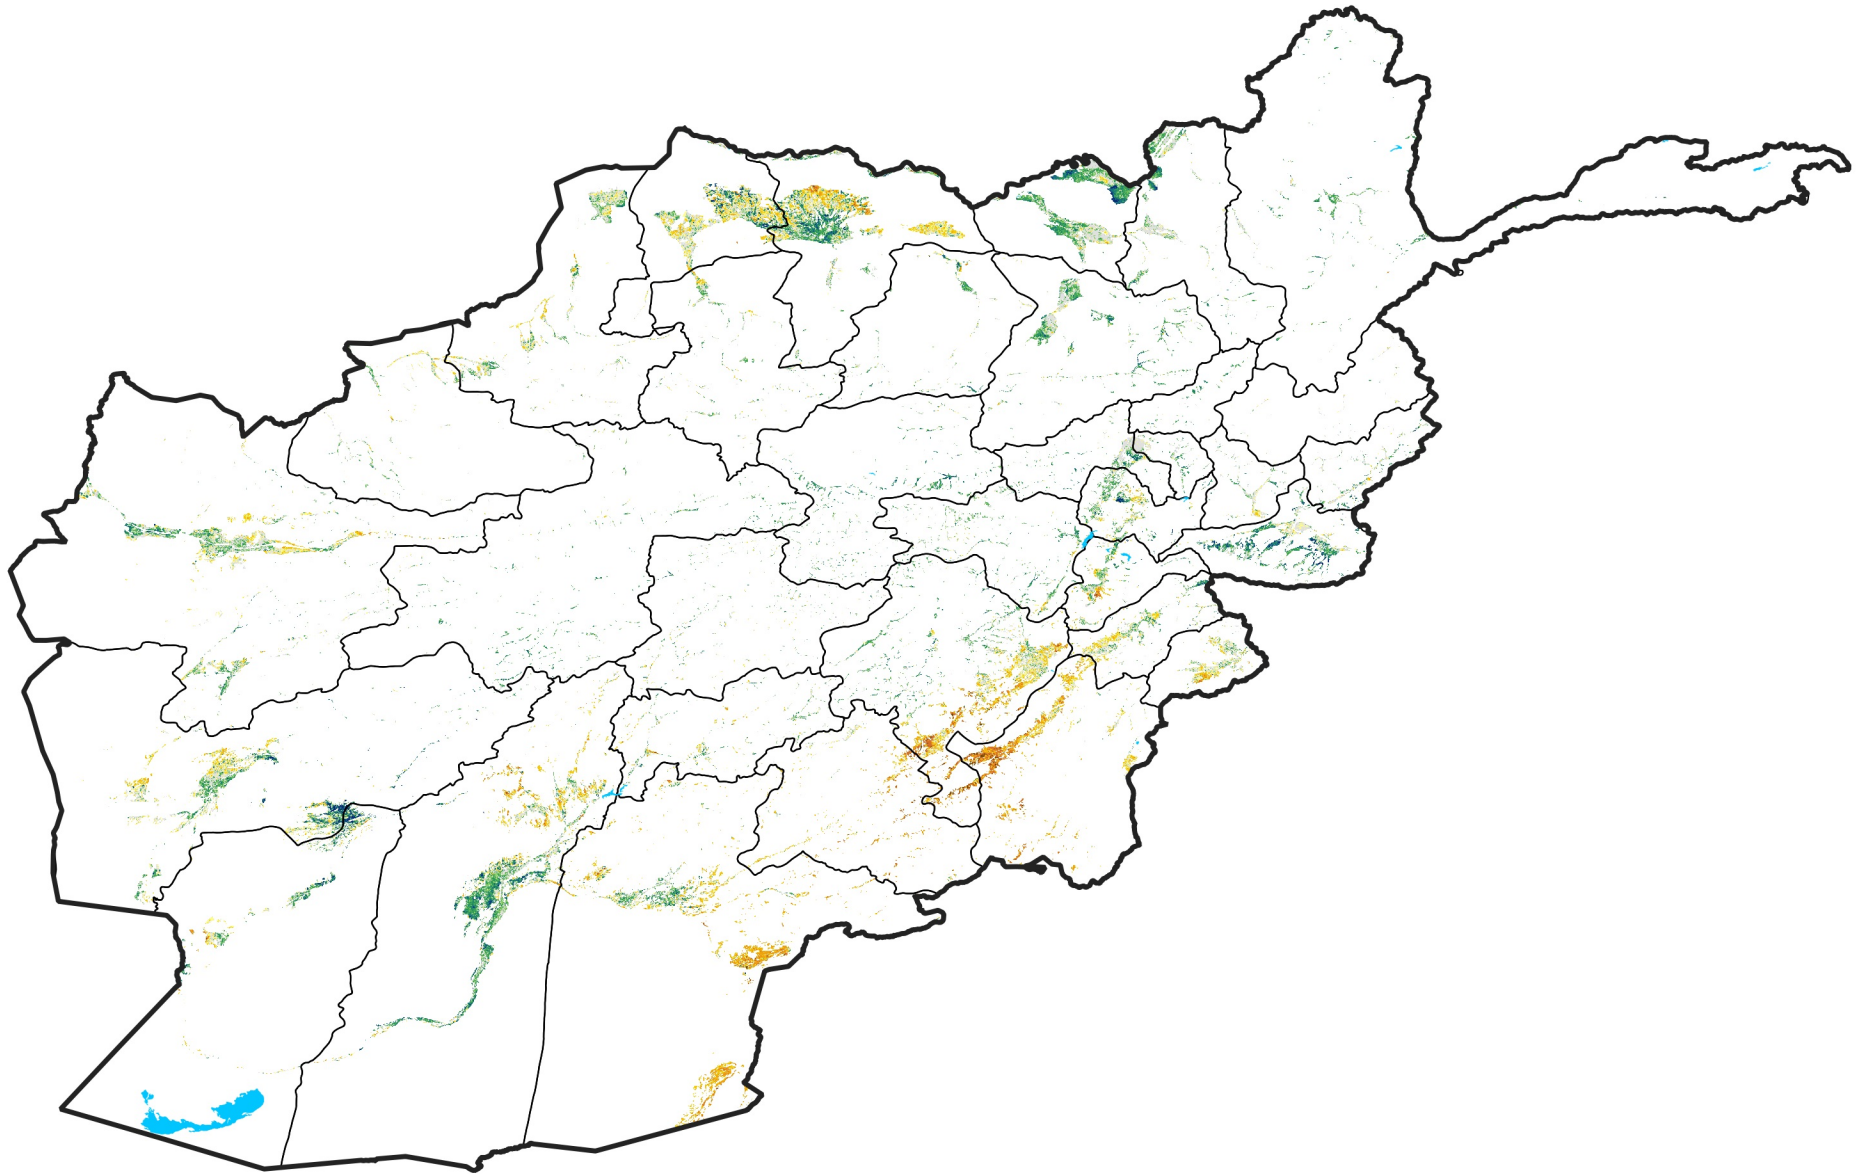

Afghanistan Irrigated Agricultural Areas

Percent of Mean NDVI

2015 / mean (2003 - 2022)

Period 25 / September 01 - 10, 2015

Percent of Normal