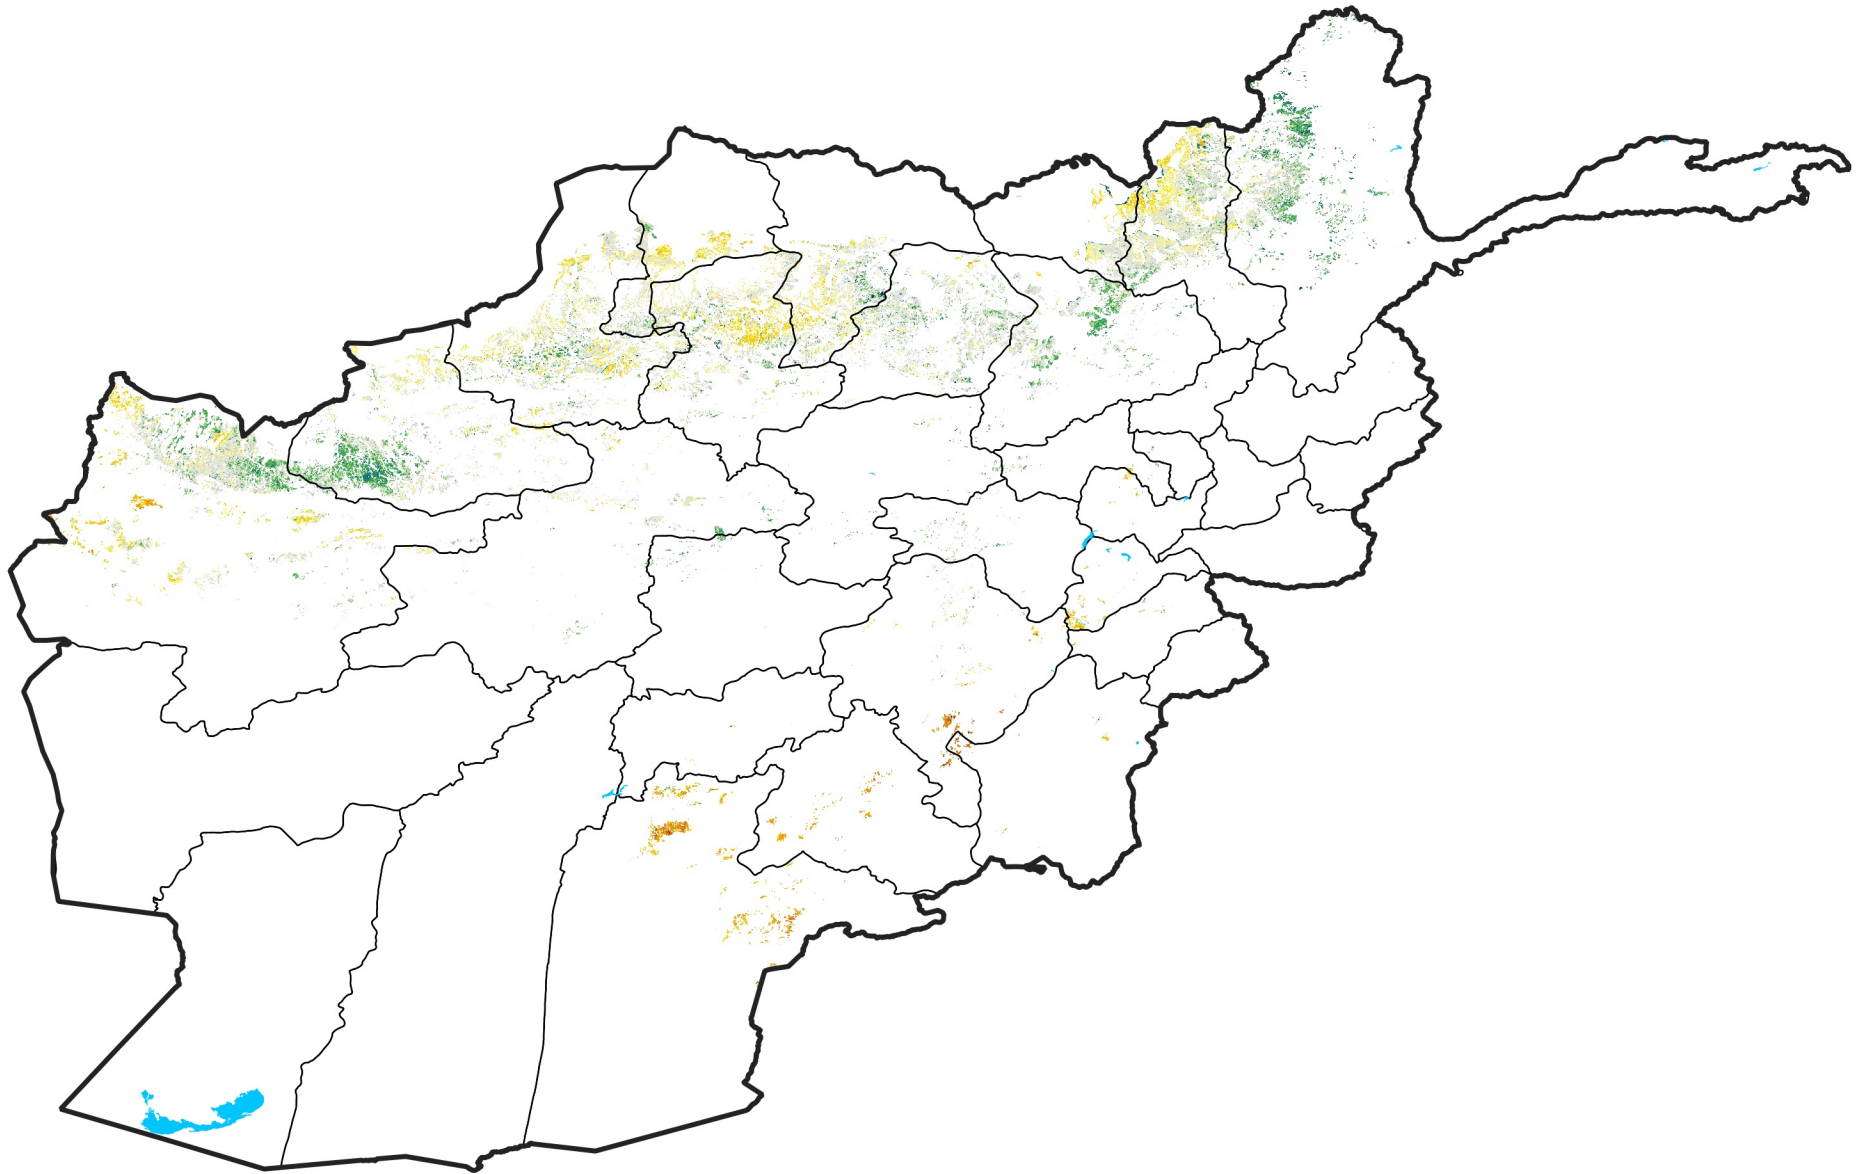

Afghanistan Rainfed Agricultural Areas

Percent of Mean NDVI

2015 / mean (2003 - 2022)

Period 25 / September 01 - 10, 2015

Percent of Normal