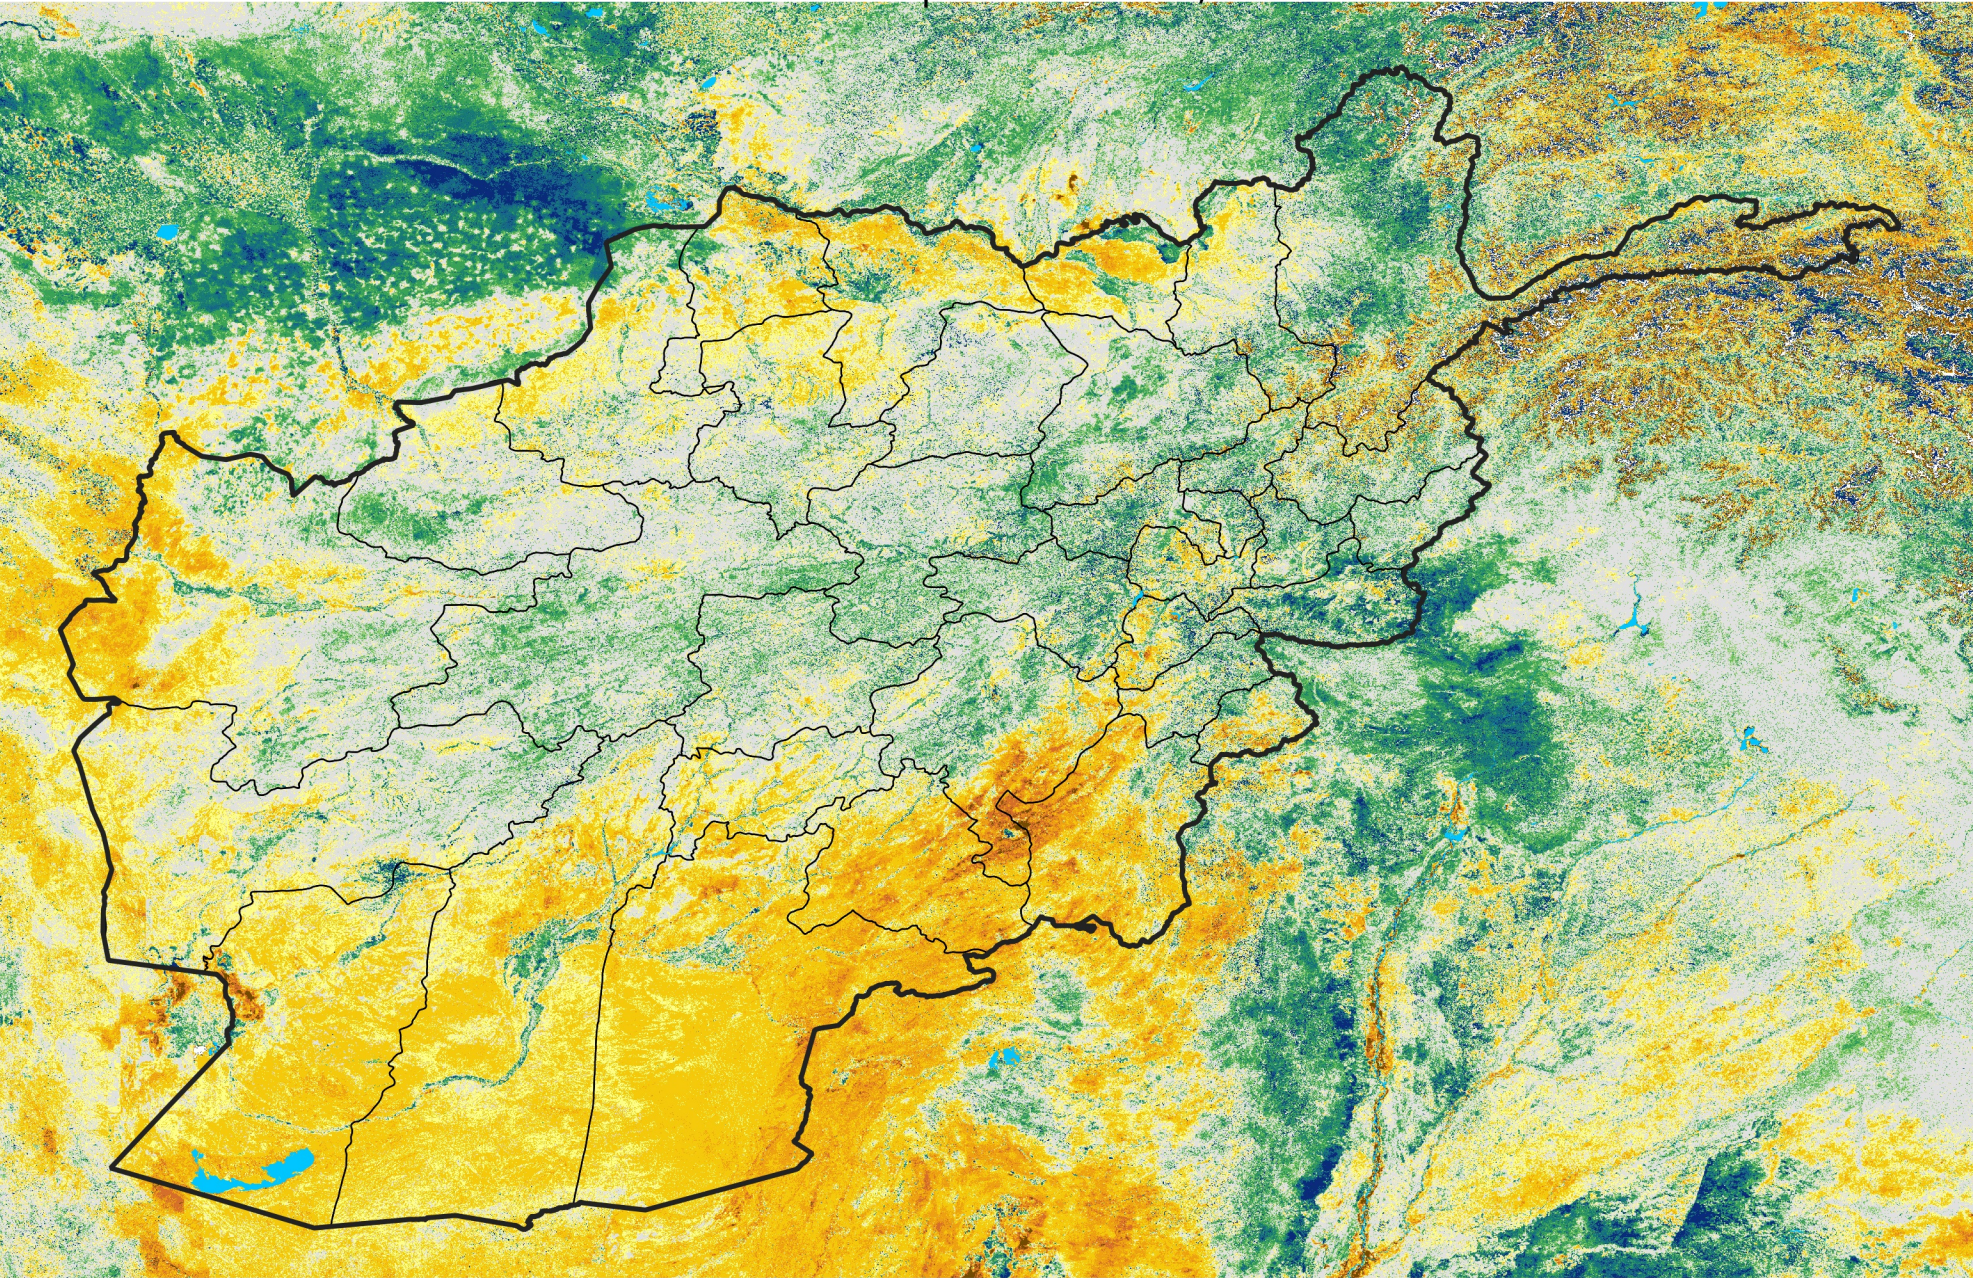

Afghanistan

Percent of Mean NDVI

2015 / mean (2003 - 2022)

Period 26 / September 11 - 20, 2015

Percent of Normal