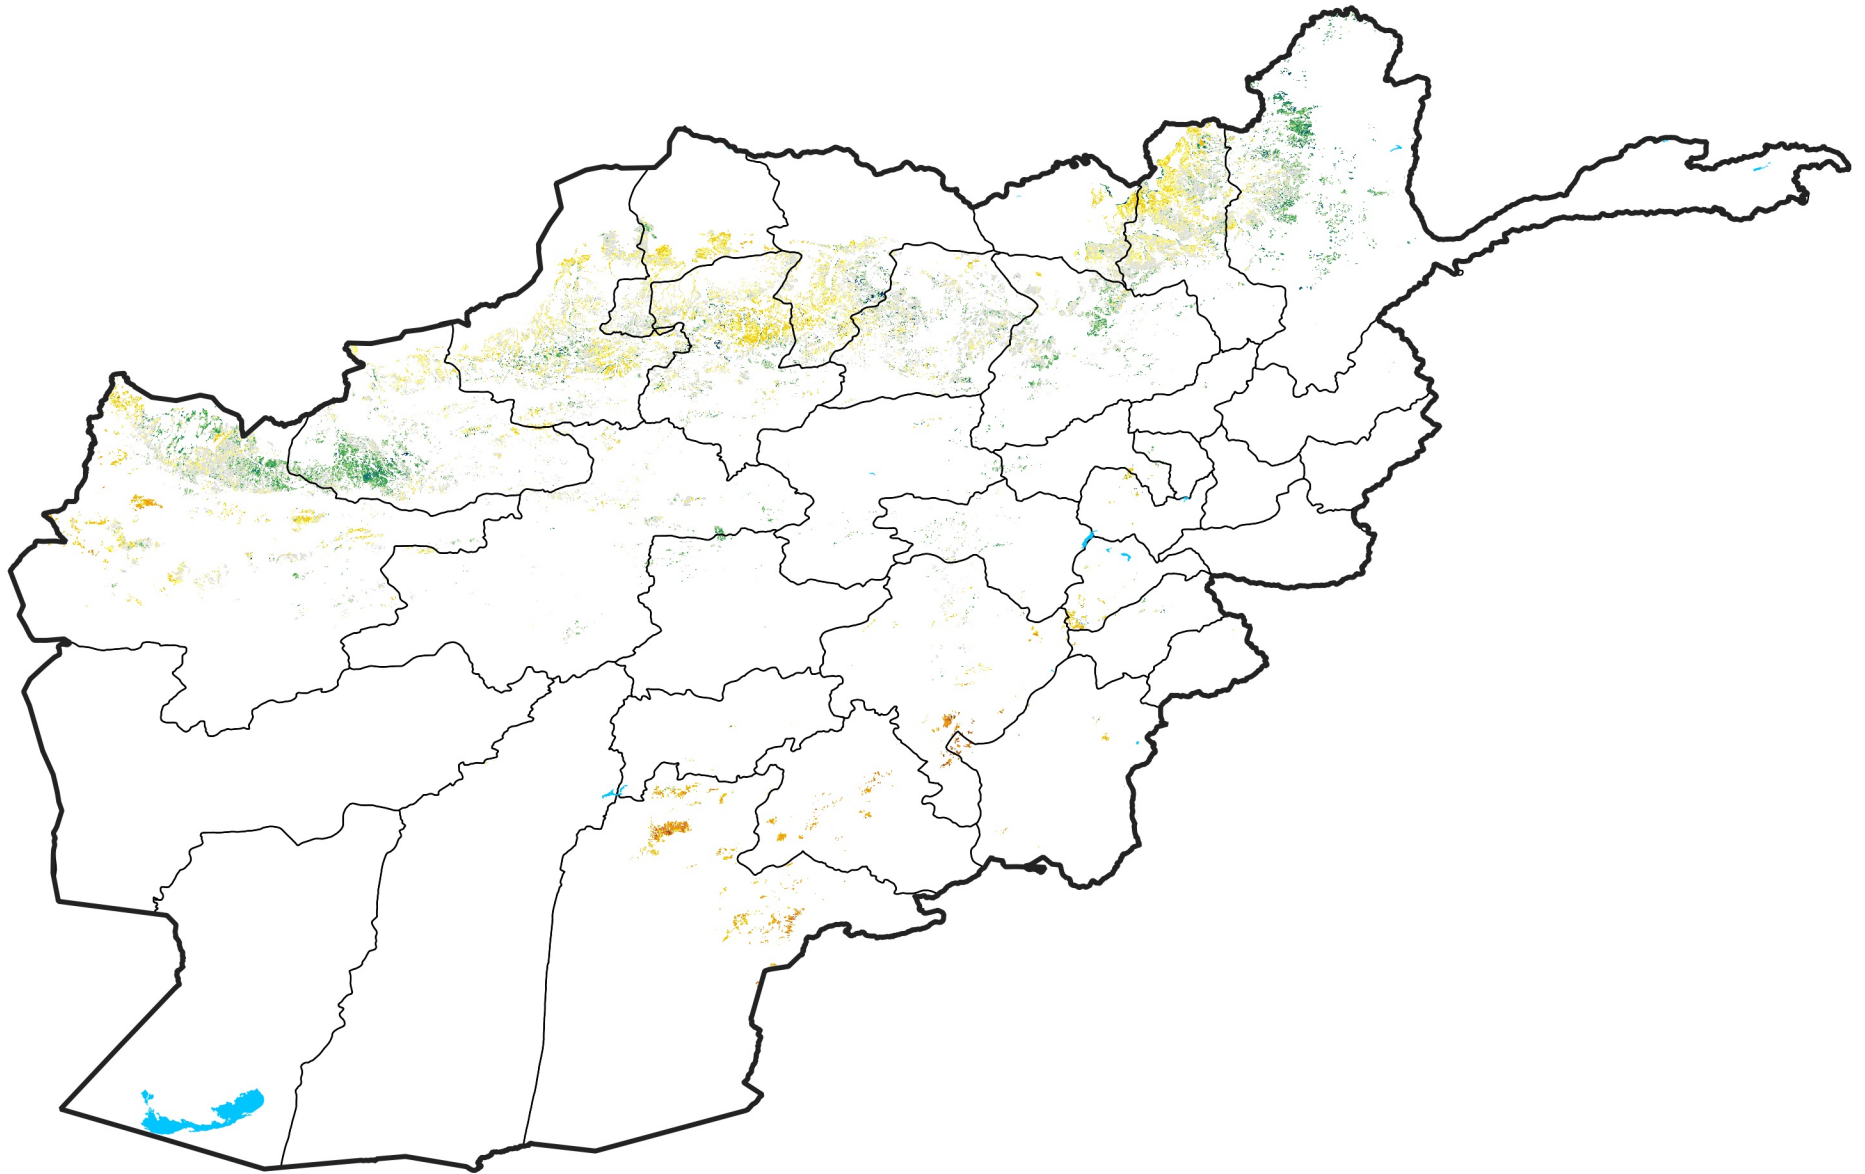

Afghanistan Rainfed Agricultural Areas

Percent of Mean NDVI

2015 / mean (2003 - 2022)

Period 26 / September 11 - 20, 2015

Percent of Normal