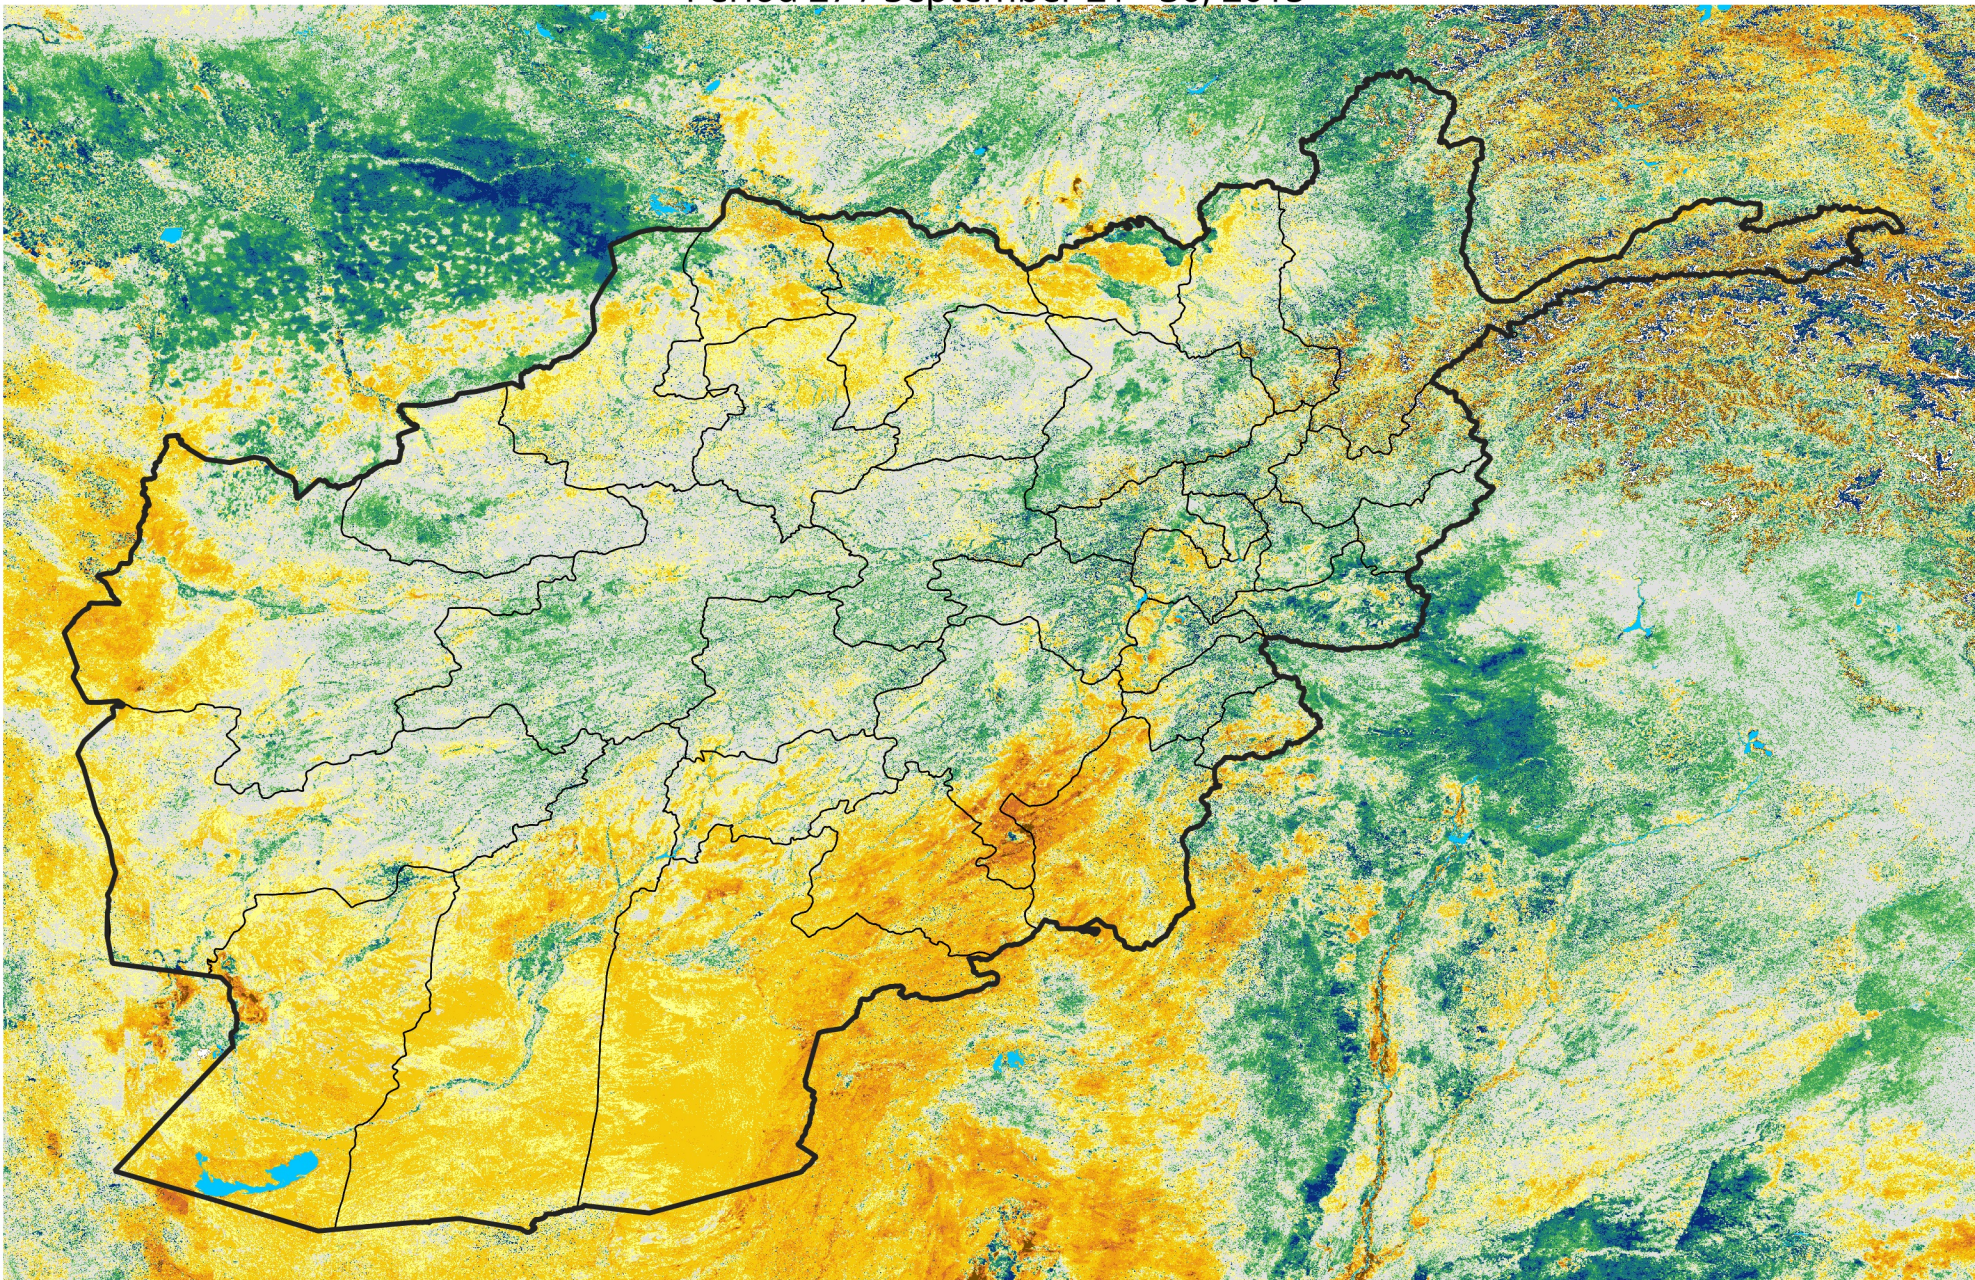

Afghanistan

Percent of Mean NDVI

2015 / mean (2003 - 2022)

Period 27 / September 21 - 30, 2015

Percent of Normal