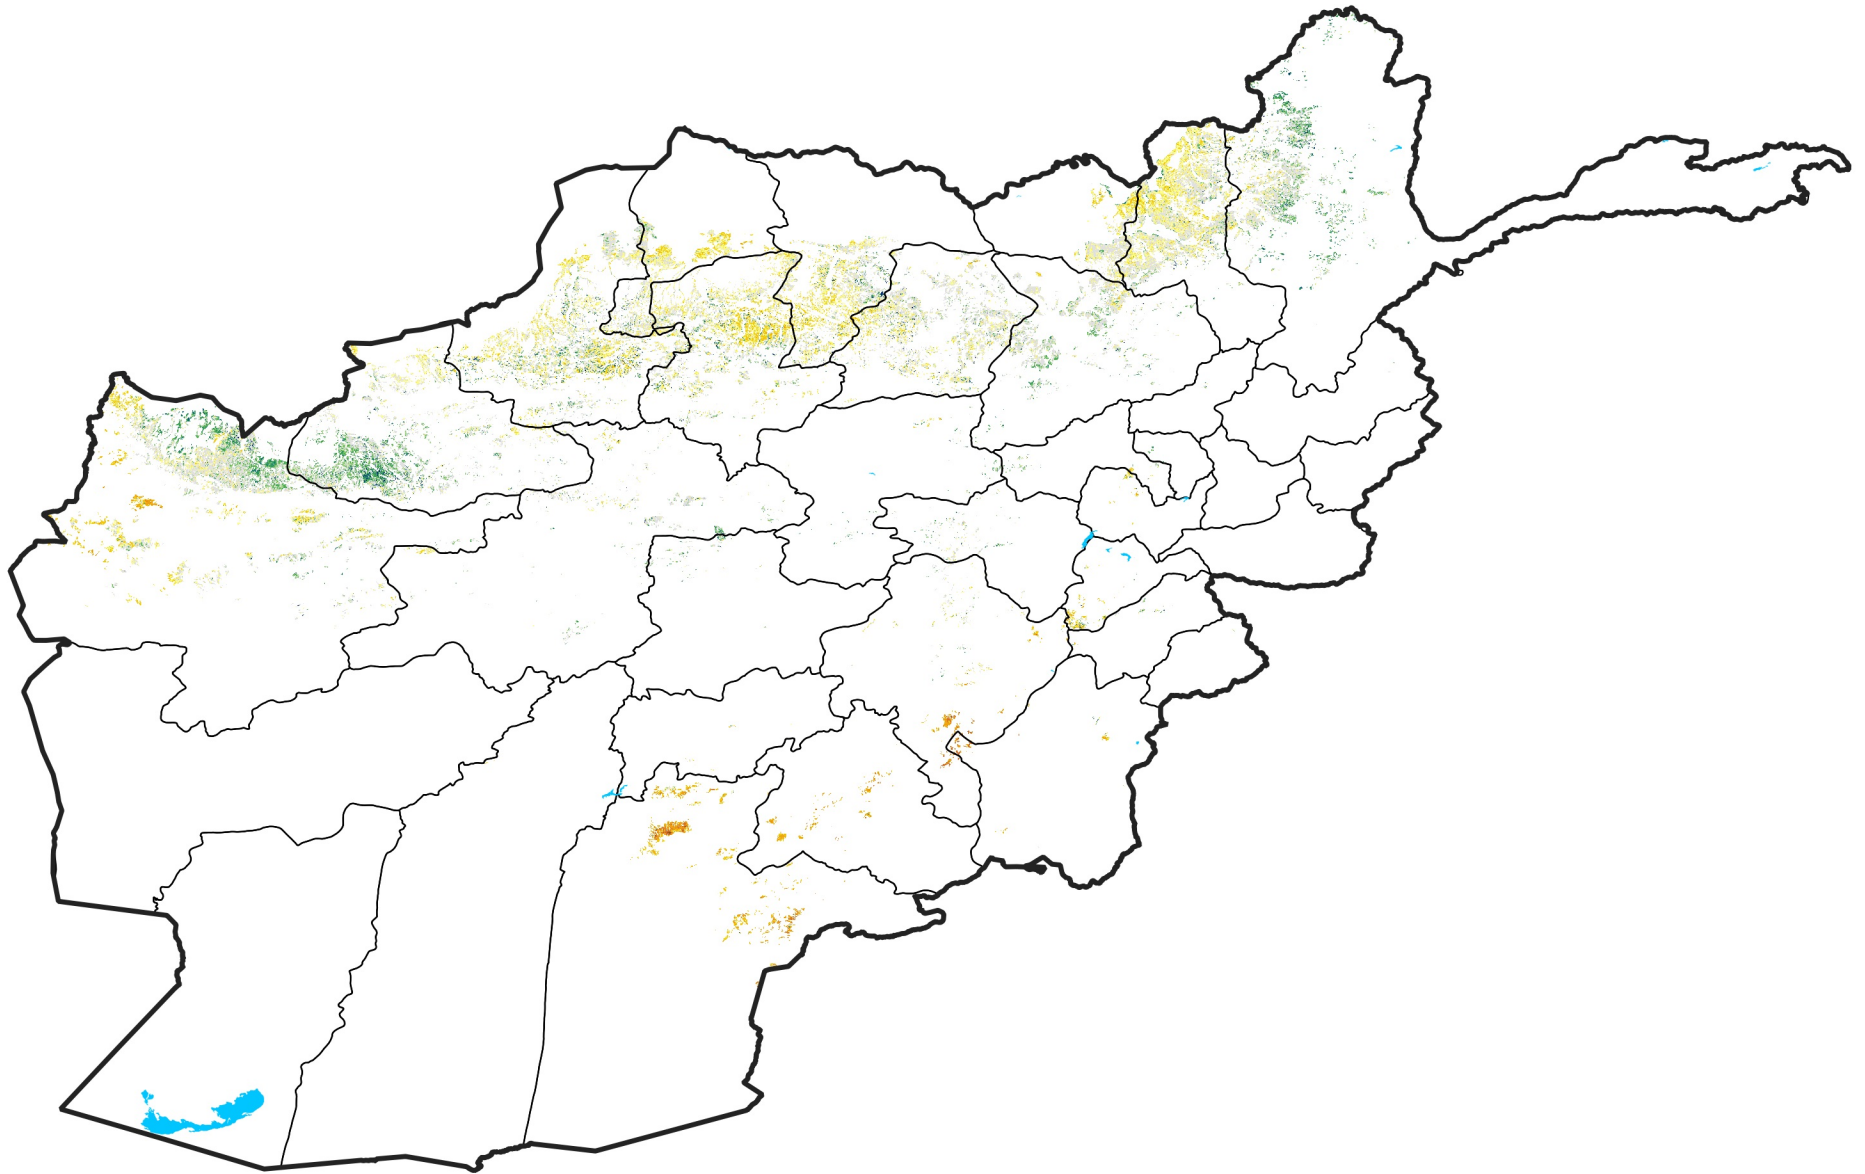

Afghanistan Rainfed Agricultural Areas

Percent of Mean NDVI

2015 / mean (2003 - 2022)

Period 28 / October 01 - 10, 2015

Percent of Normal