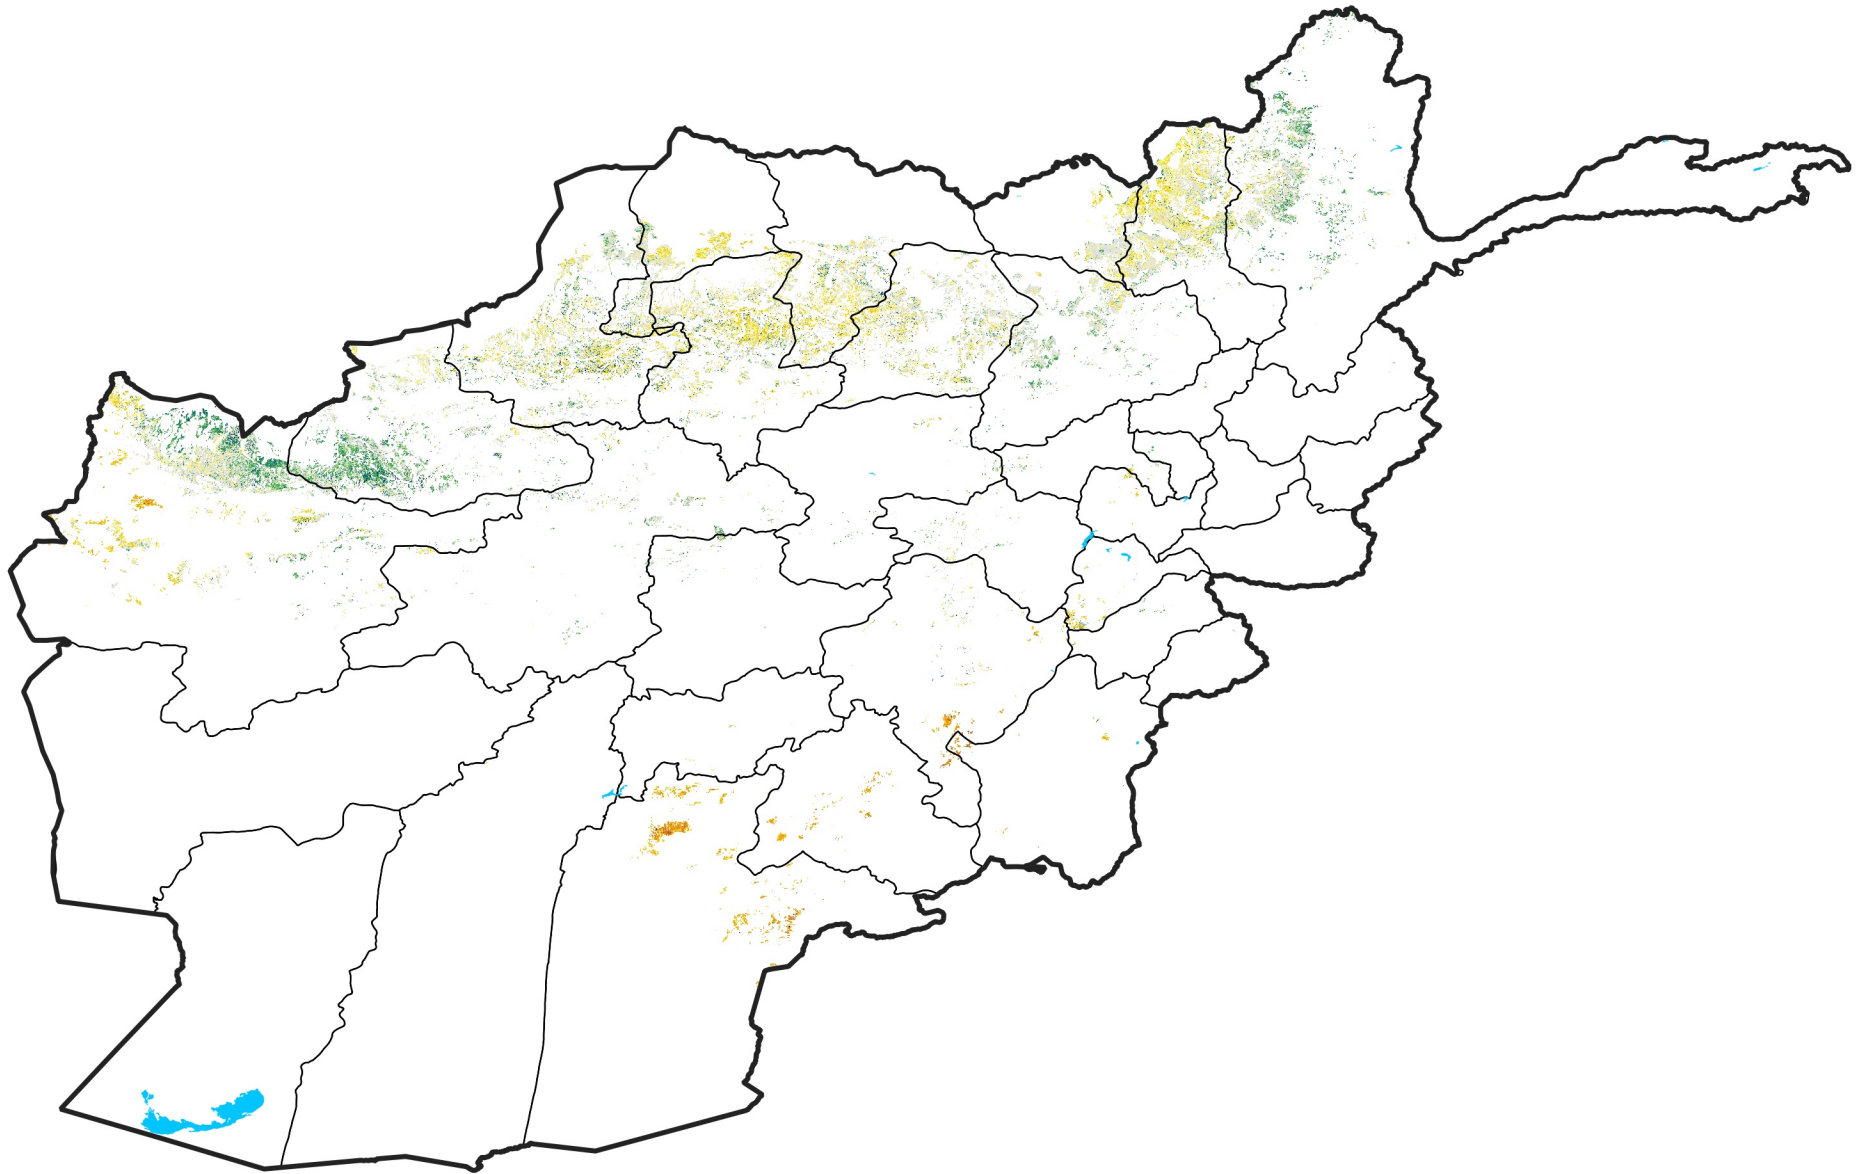

Afghanistan Rainfed Agricultural Areas

Percent of Mean NDVI

2015 / mean (2003 - 2022)

Period 29 / October 11 - 20, 2015

Percent of Normal