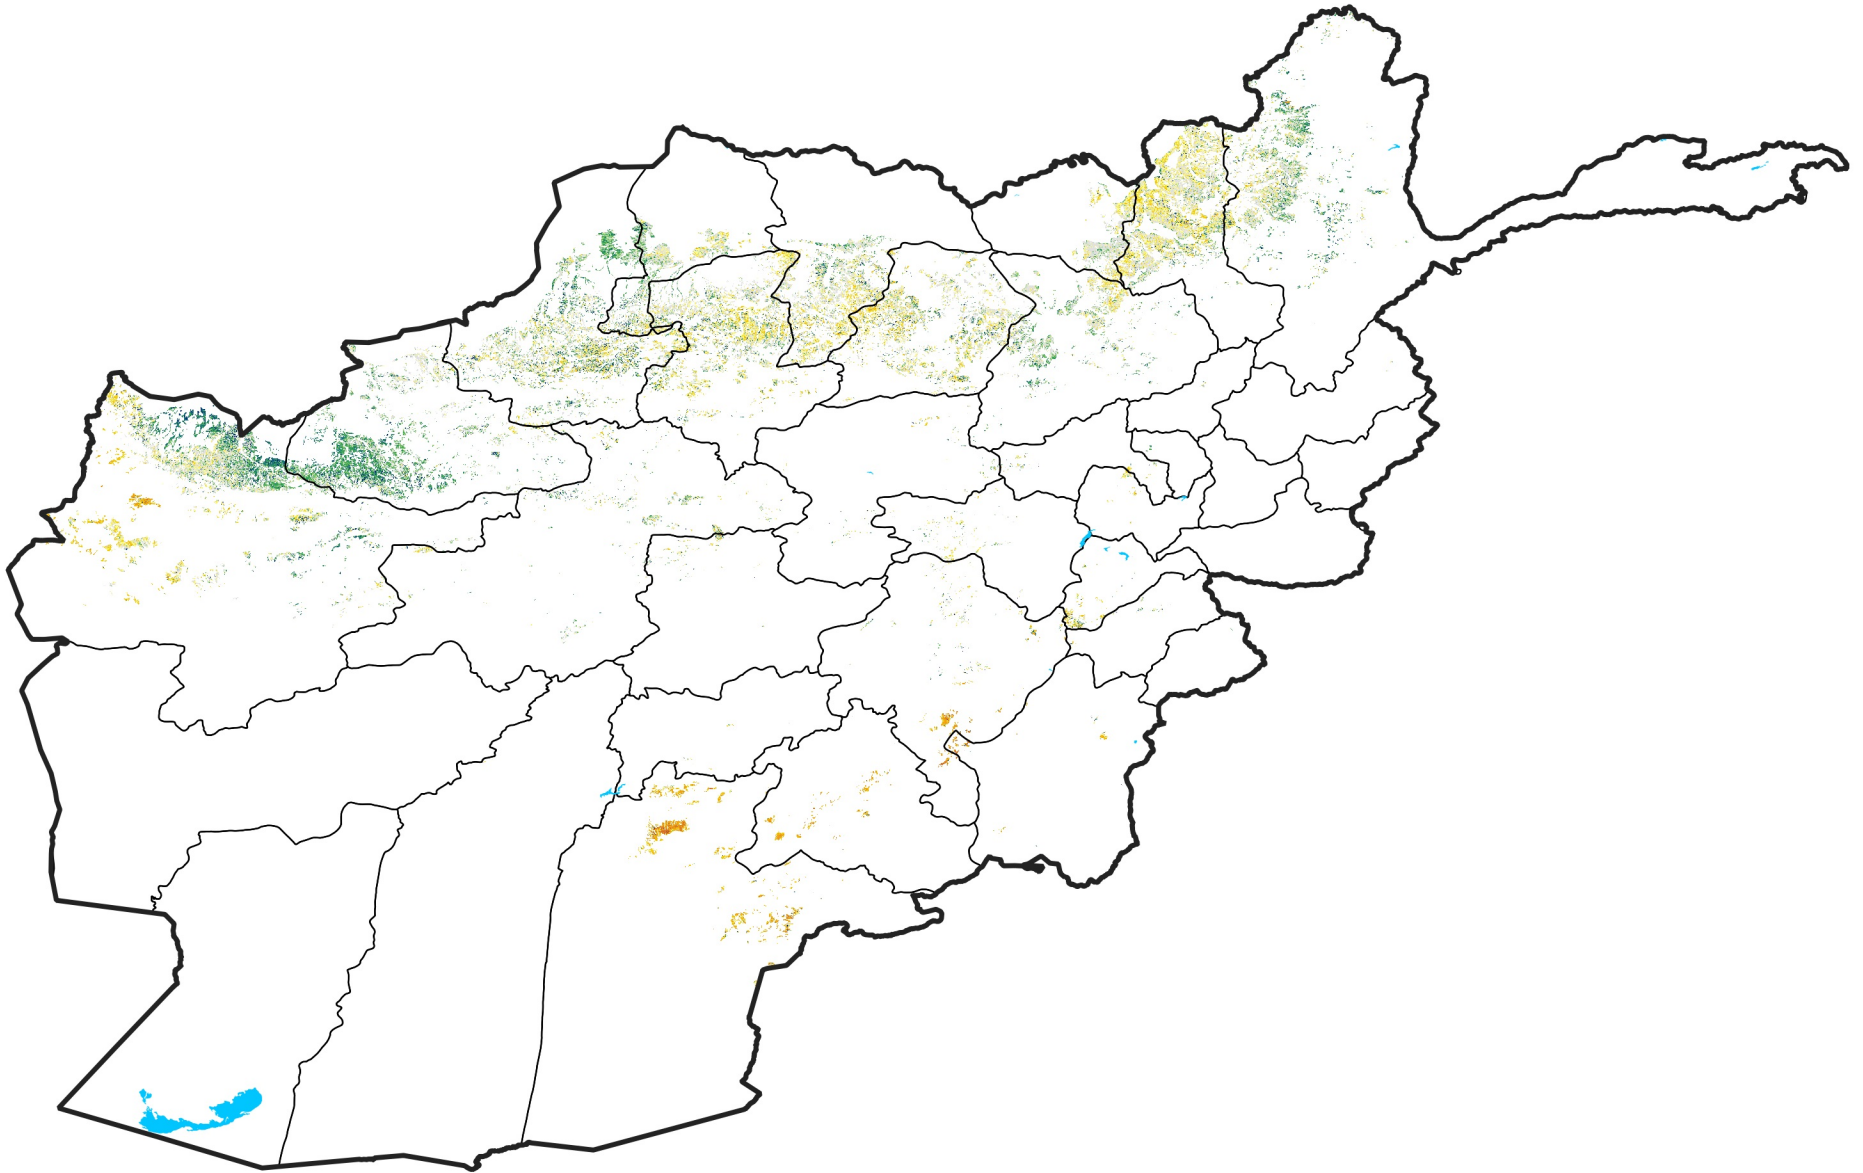

Afghanistan Rainfed Agricultural Areas

Percent of Mean NDVI

2015 / mean (2003 - 2022)

Period 30 / October 21 - 31, 2015

Percent of Normal