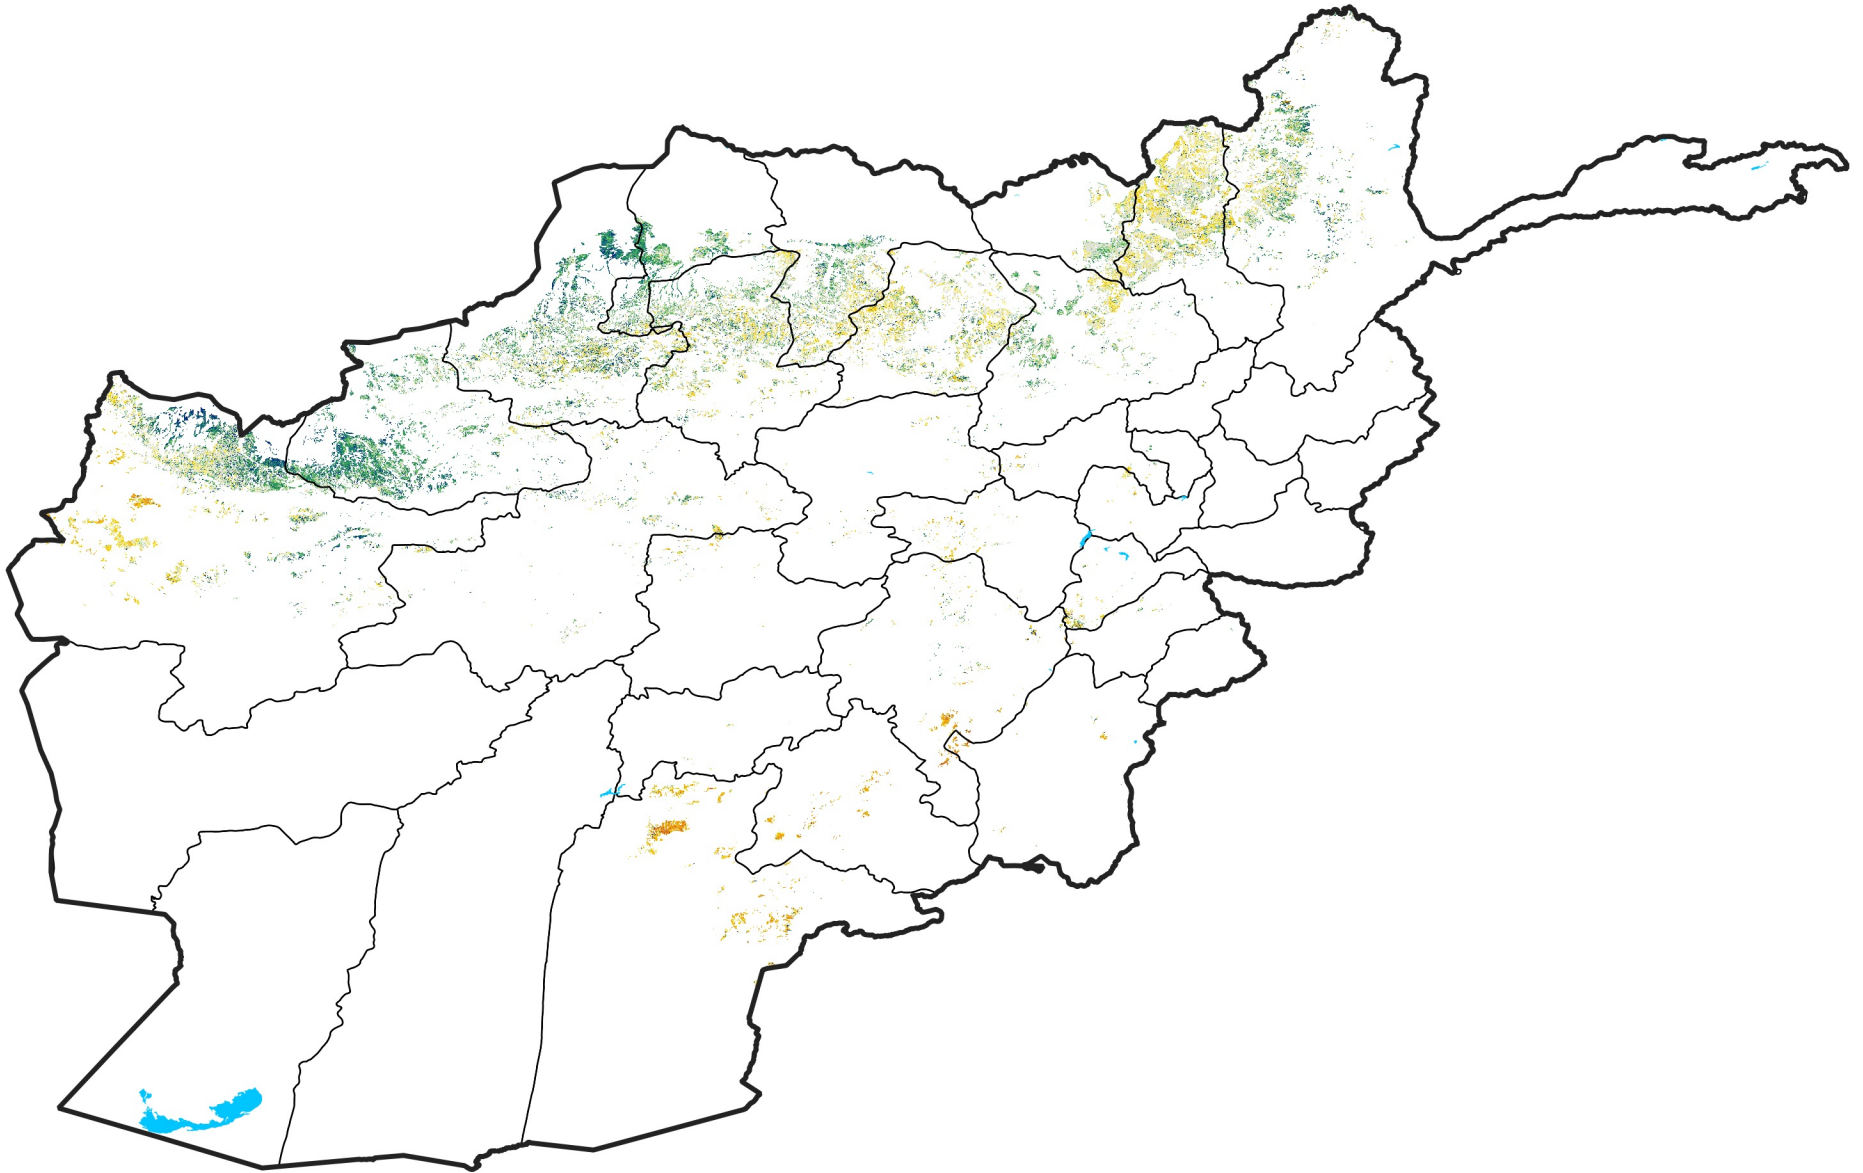

Afghanistan Rainfed Agricultural Areas

Percent of Mean NDVI

2015 / mean (2003 - 2022)

Period 31 / November 01 - 10, 2015

Percent of Normal