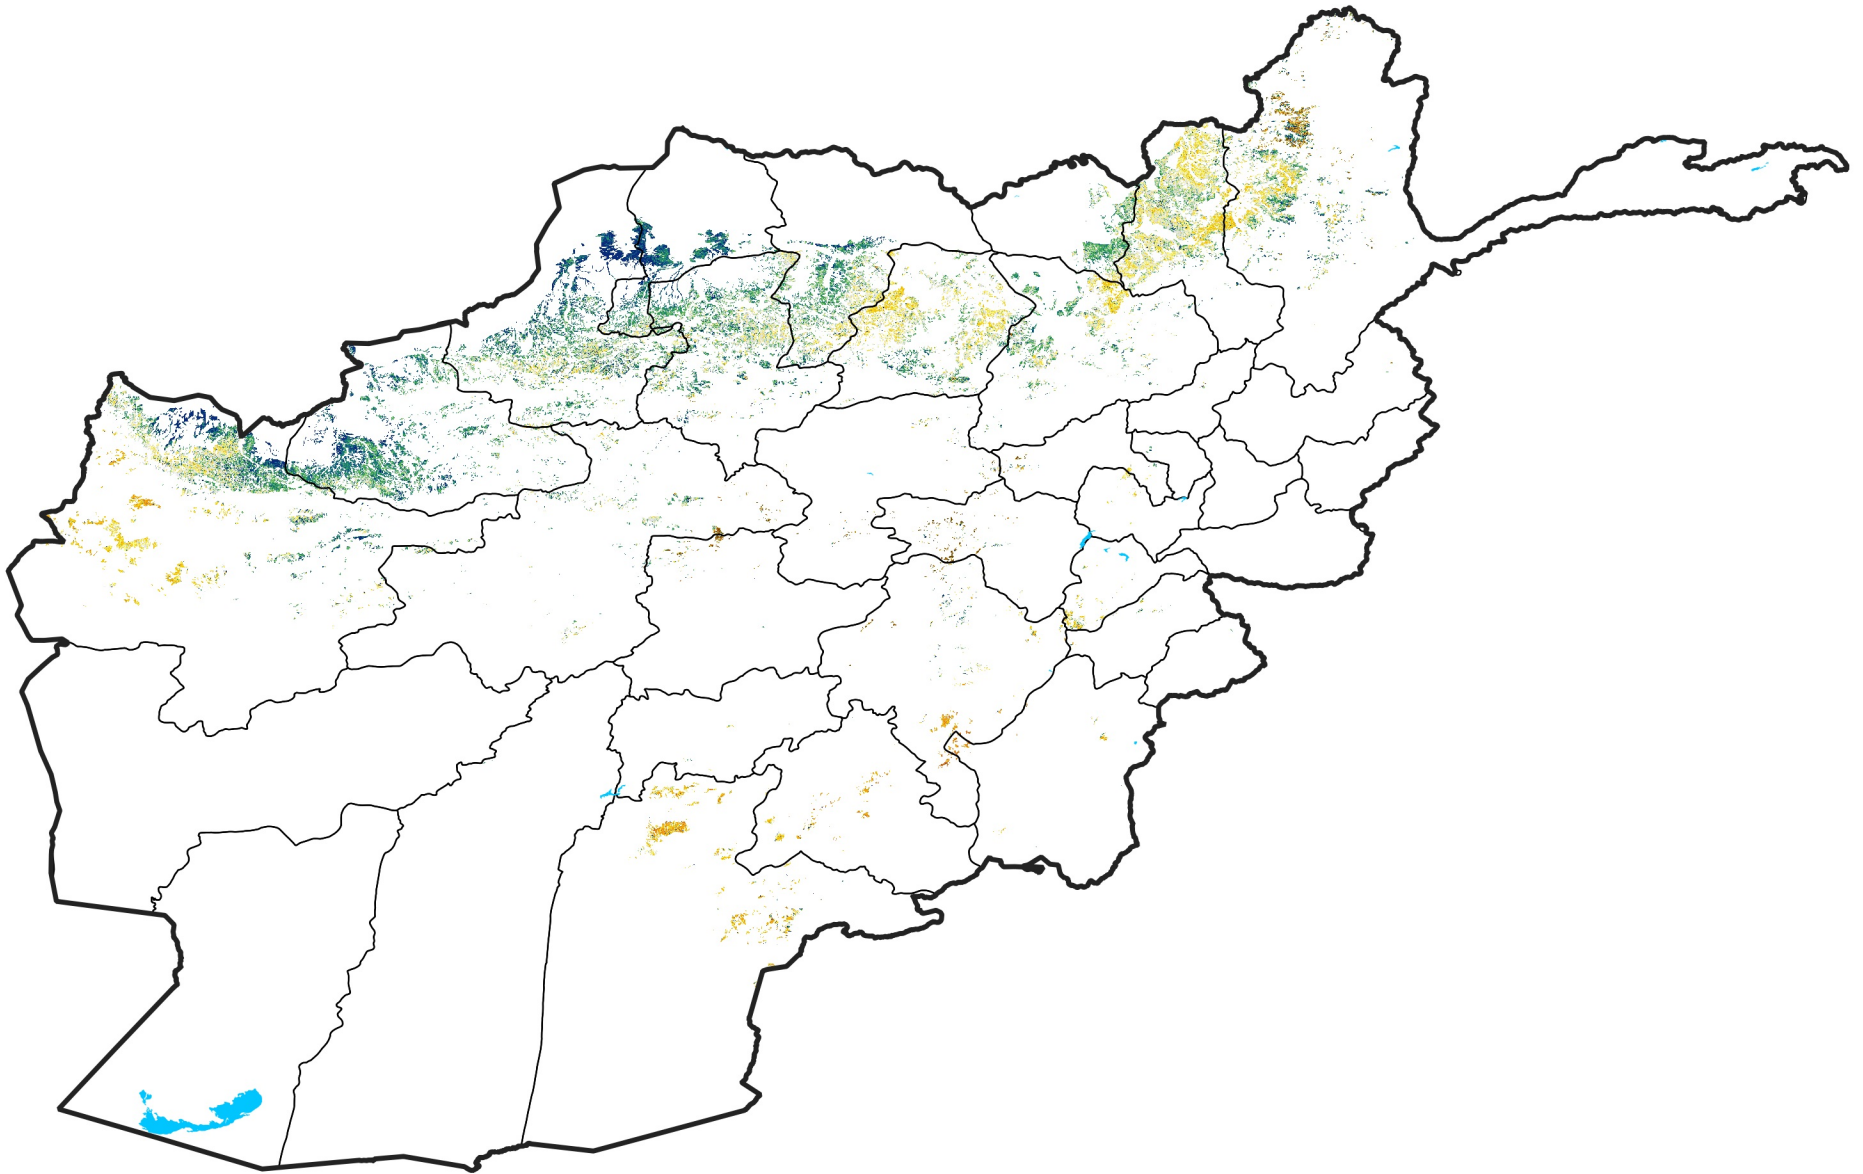

Afghanistan Rainfed Agricultural Areas

Percent of Mean NDVI

2015 / mean (2003 - 2022)

Period 33 / November 21 - 30, 2015

Percent of Normal