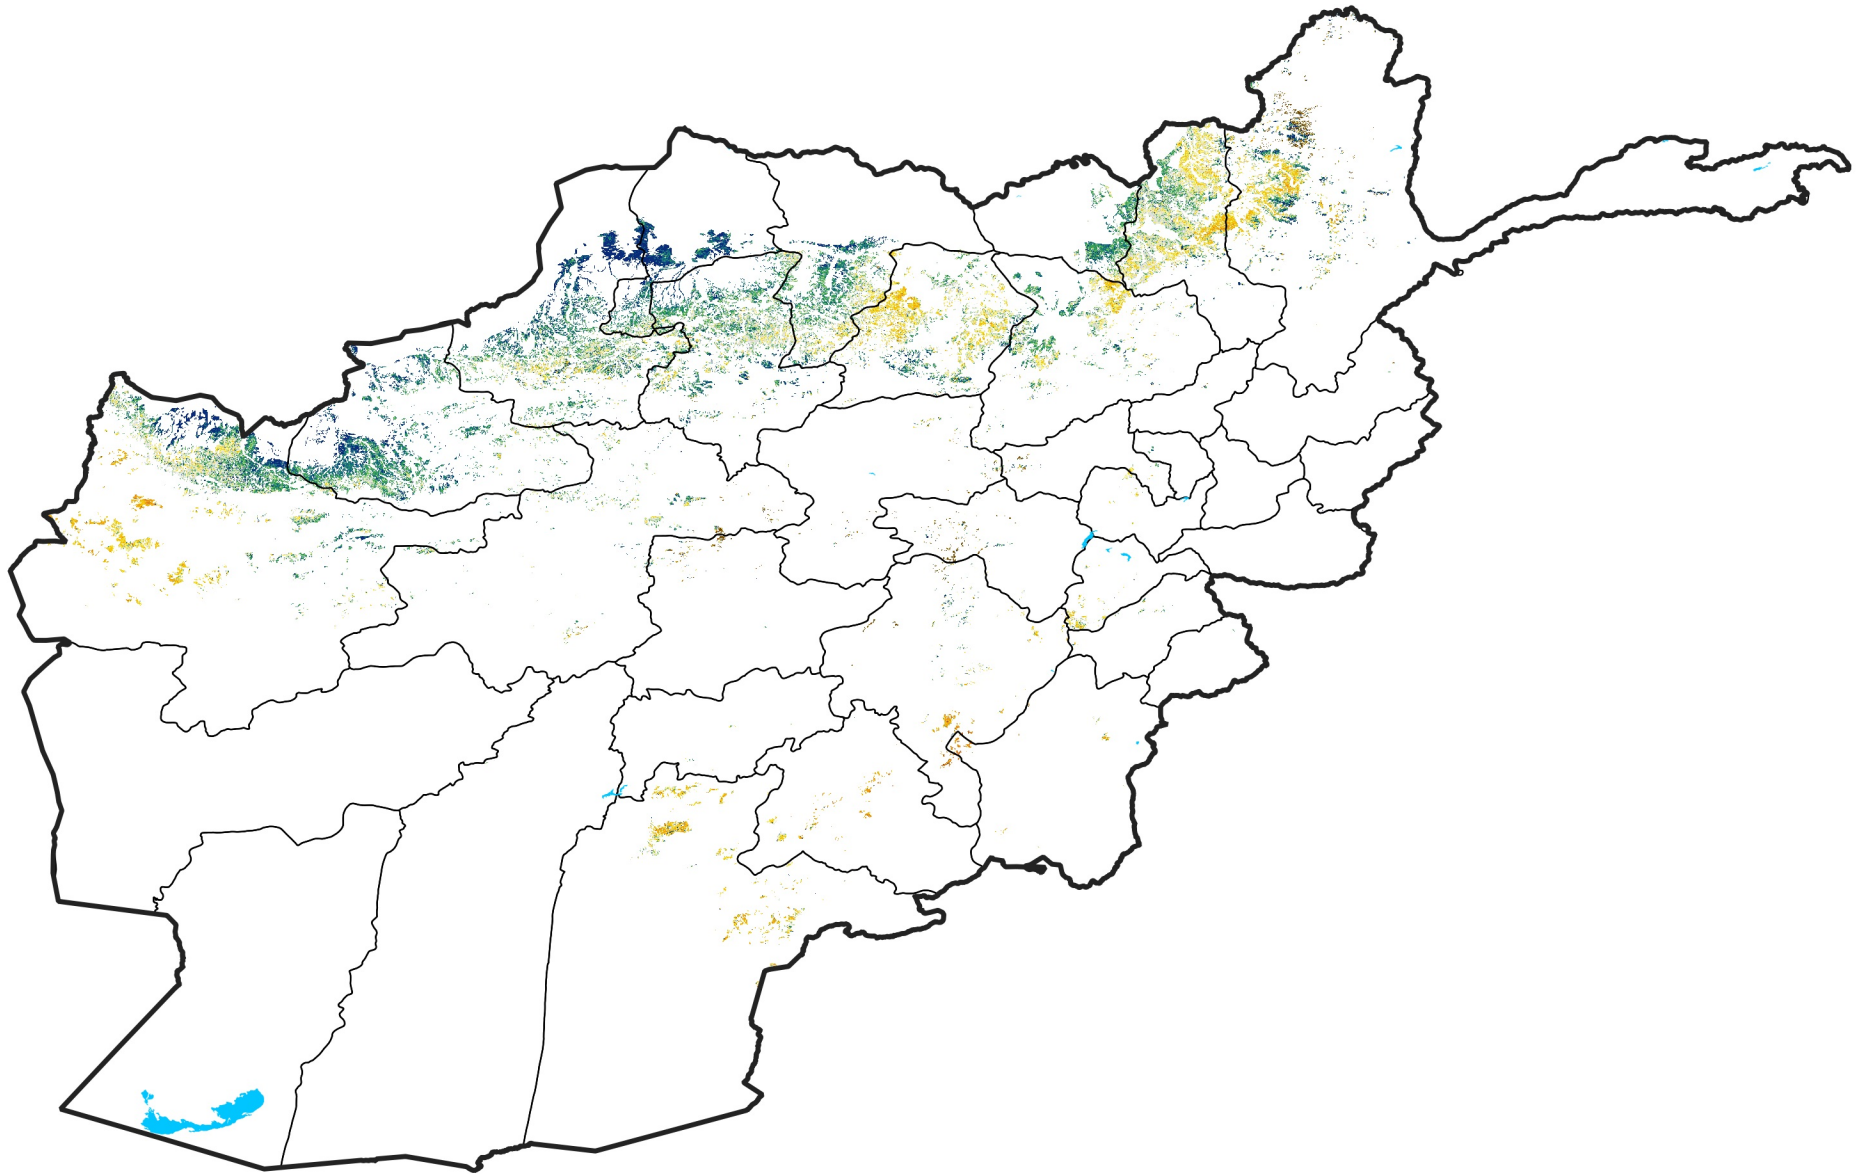

Afghanistan Rainfed Agricultural Areas

Percent of Mean NDVI

2015 / mean (2003 - 2022)

Period 34 / December 01 - 10, 2015

Percent of Normal