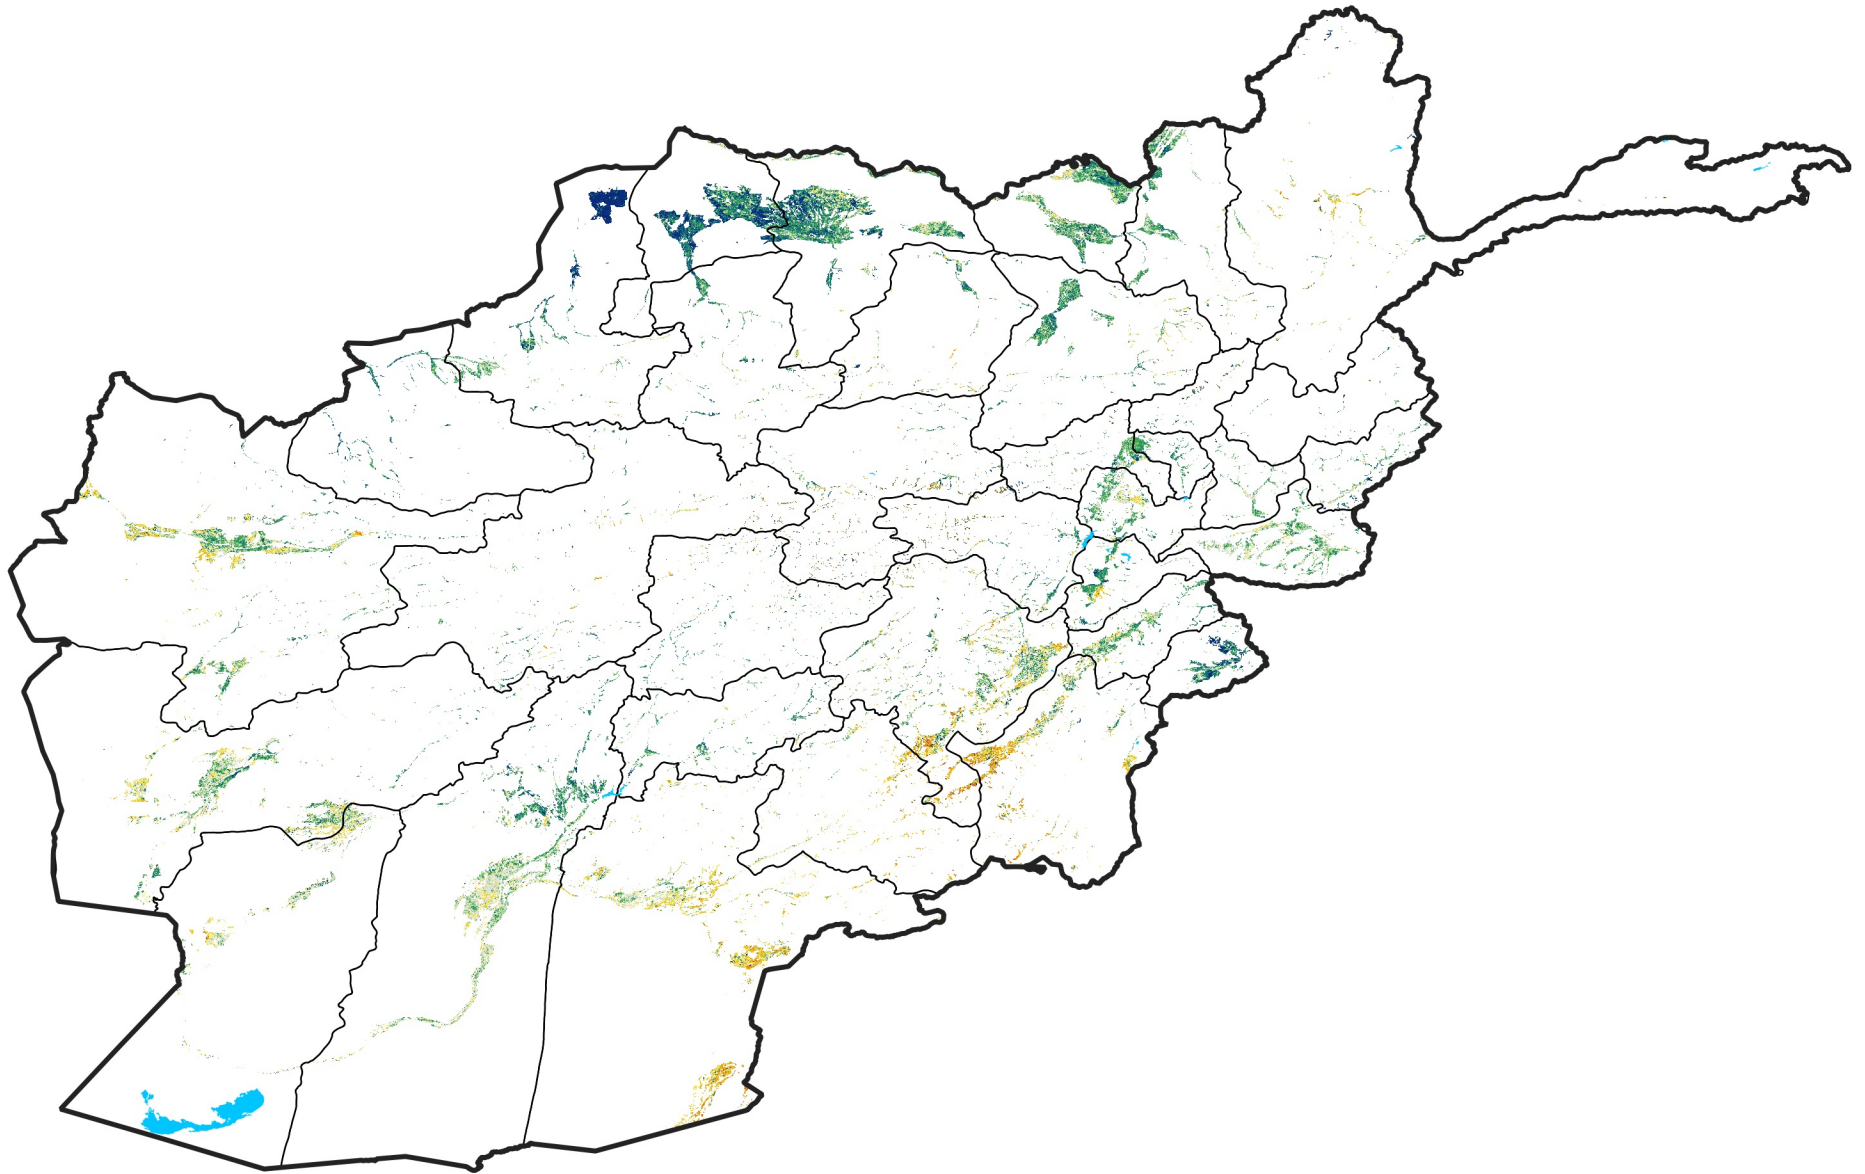

Afghanistan Irrigated Agricultural Areas

Percent of Mean NDVI

2015 / mean (2003 - 2022)

Period 35 / December 11 - 20, 2015

Percent of Normal