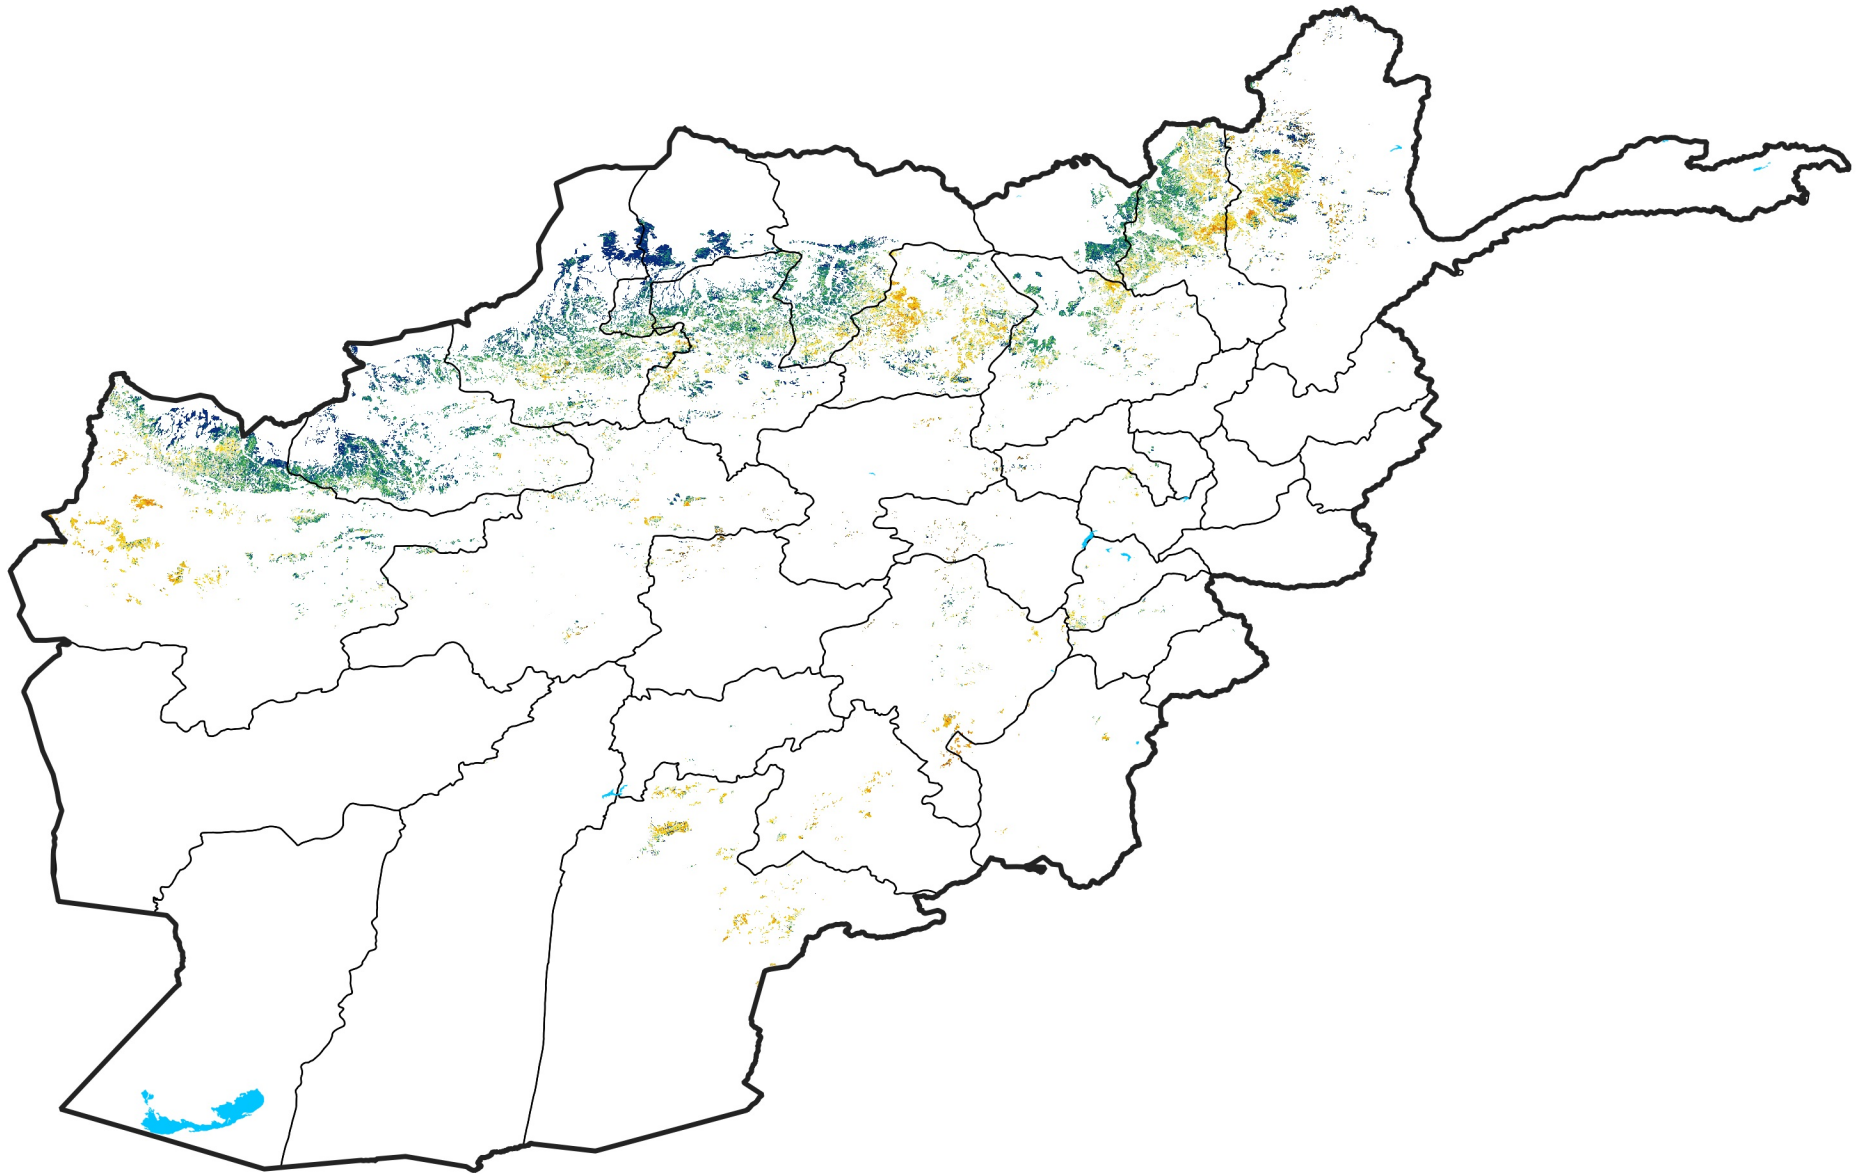

Afghanistan Rainfed Agricultural Areas

Percent of Mean NDVI

2015 / mean (2003 - 2022)

Period 35 / December 11 - 20, 2015

Percent of Normal