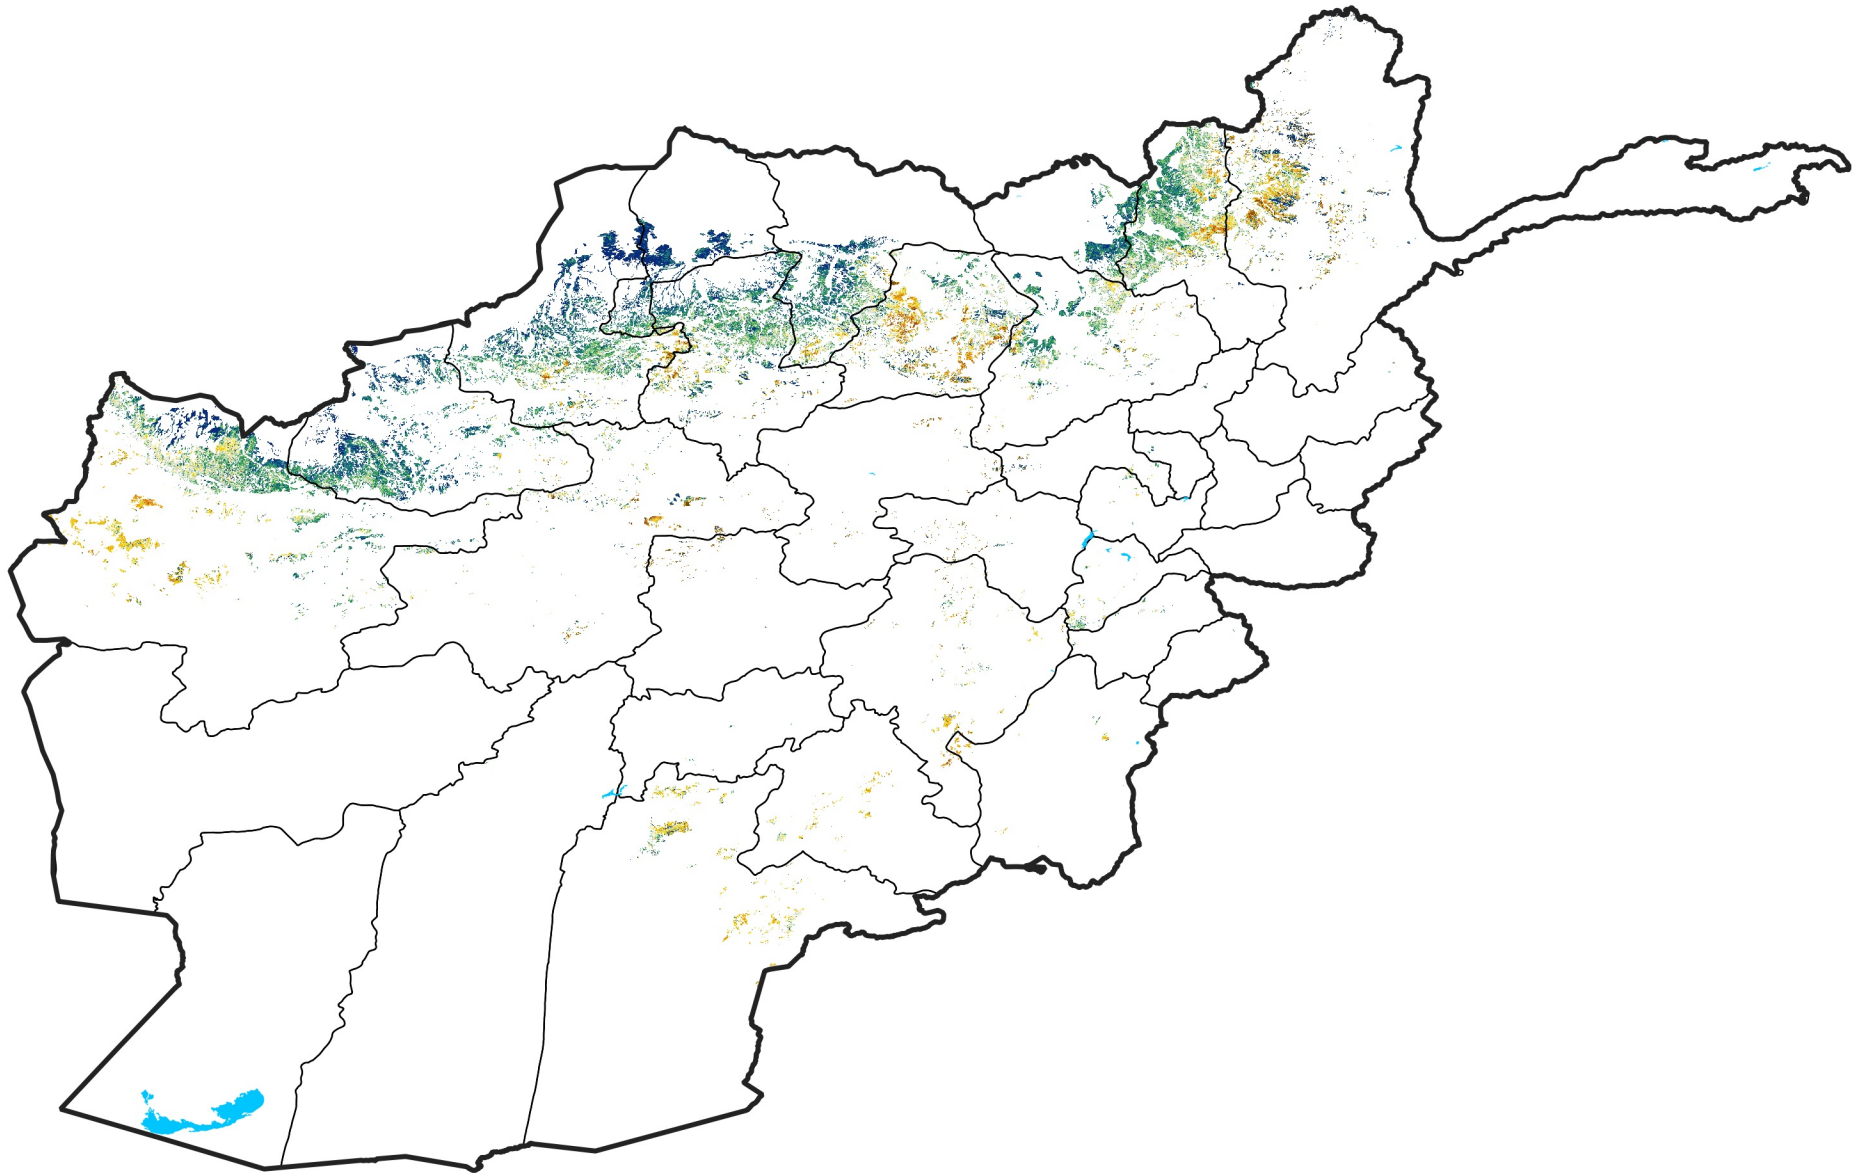

Afghanistan Rainfed Agricultural Areas

Percent of Mean NDVI

2015 / mean (2003 - 2022)

Period 36 / December 21 - 31, 2015

Percent of Normal