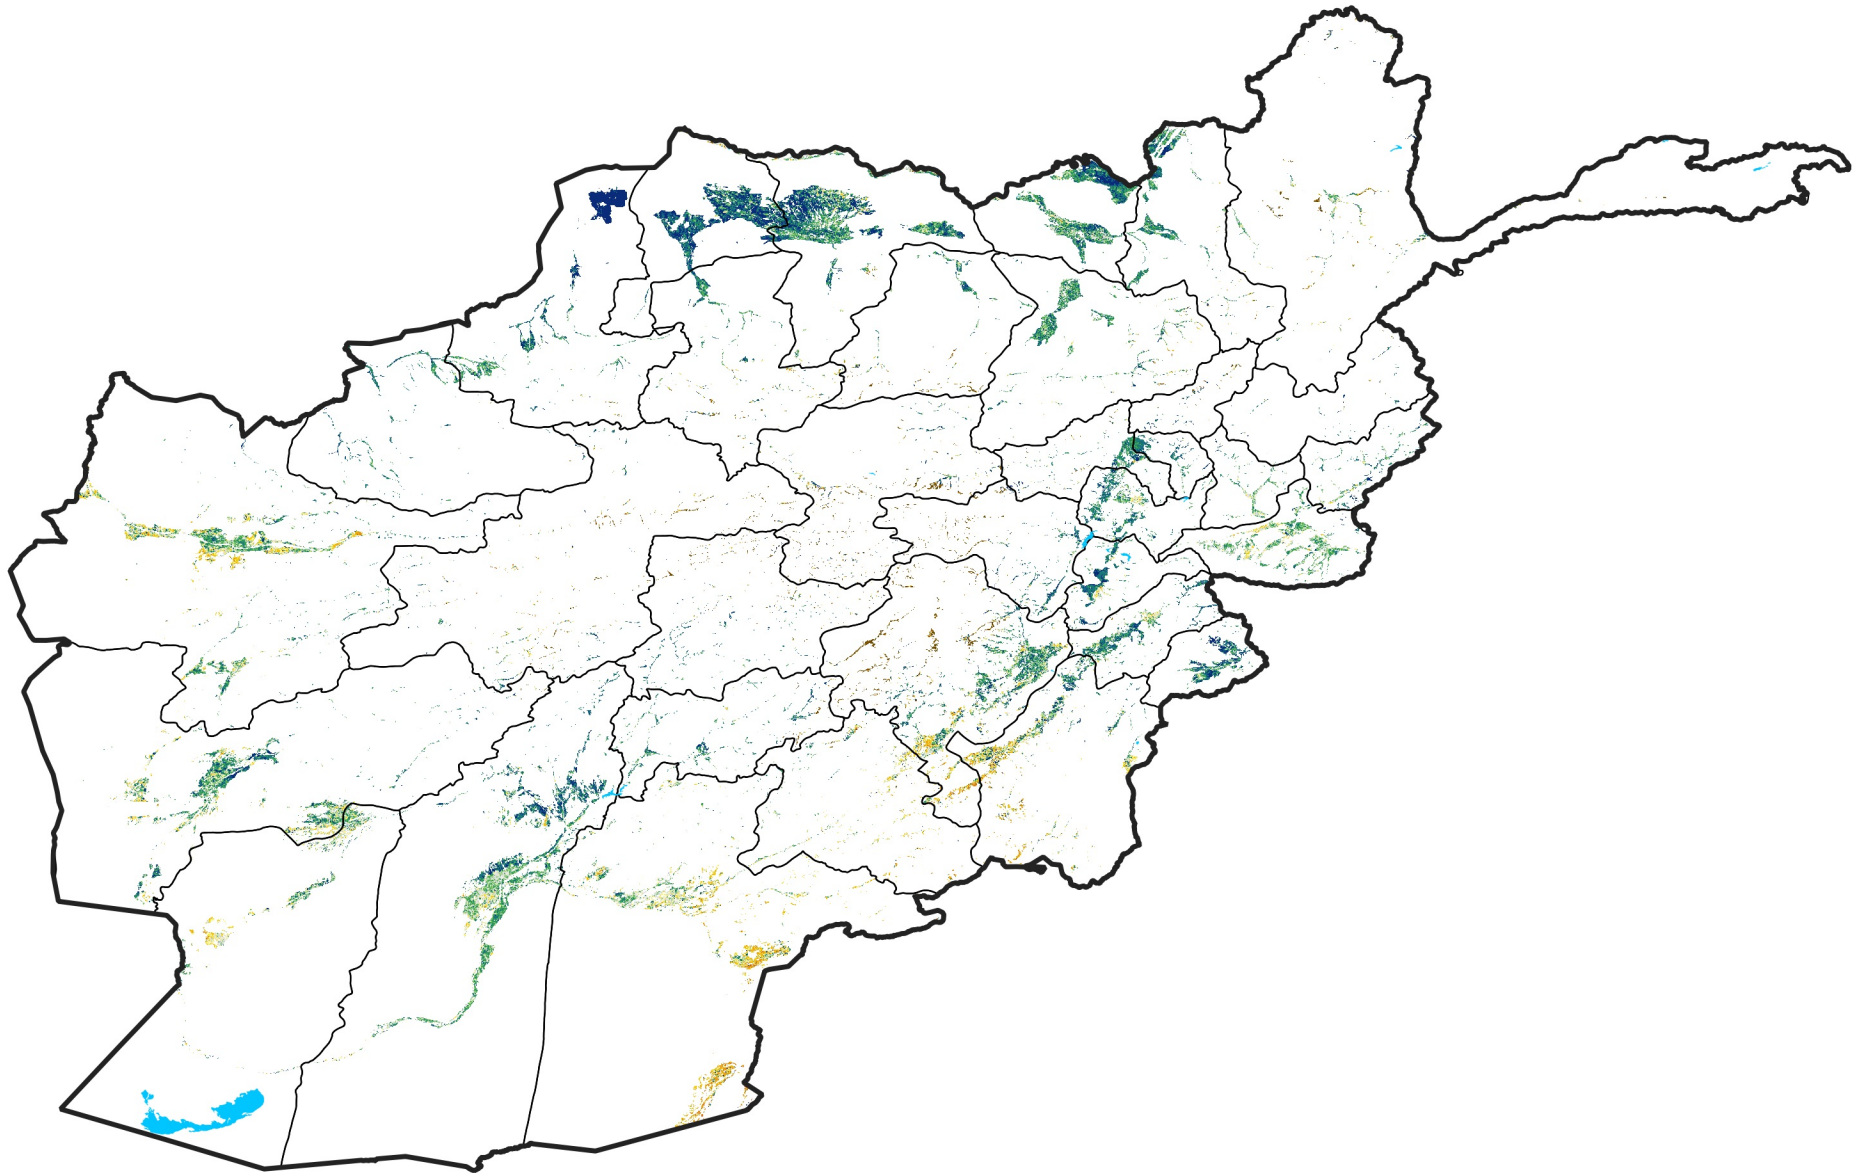

Afghanistan Irrigated Agricultural Areas

Percent of Mean NDVI

2016 / mean (2003 - 2022)

Period 01 / January 01 - 10, 2016

Percent of Normal