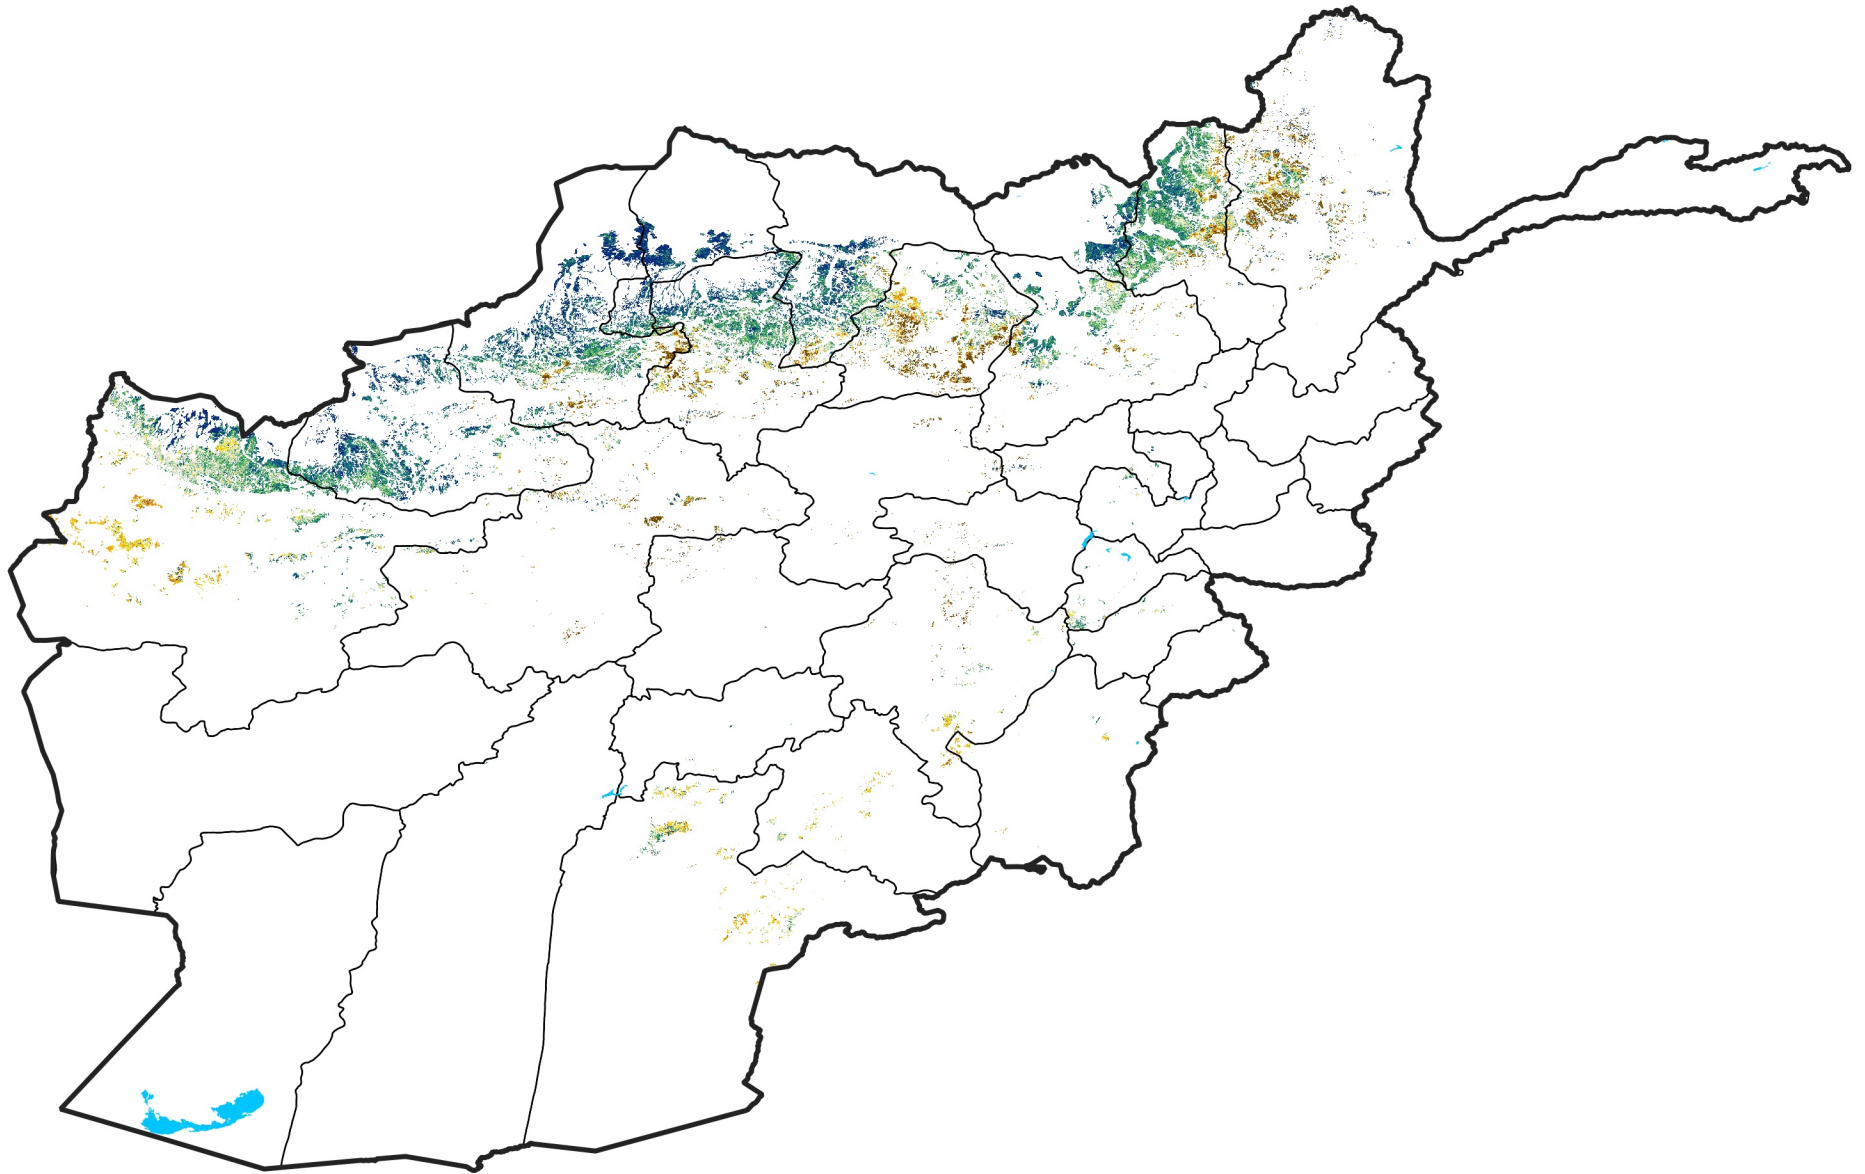

Afghanistan Rainfed Agricultural Areas

Percent of Mean NDVI

2016 / mean (2003 - 2022)

Period 01 / January 01 - 10, 2016

Percent of Normal