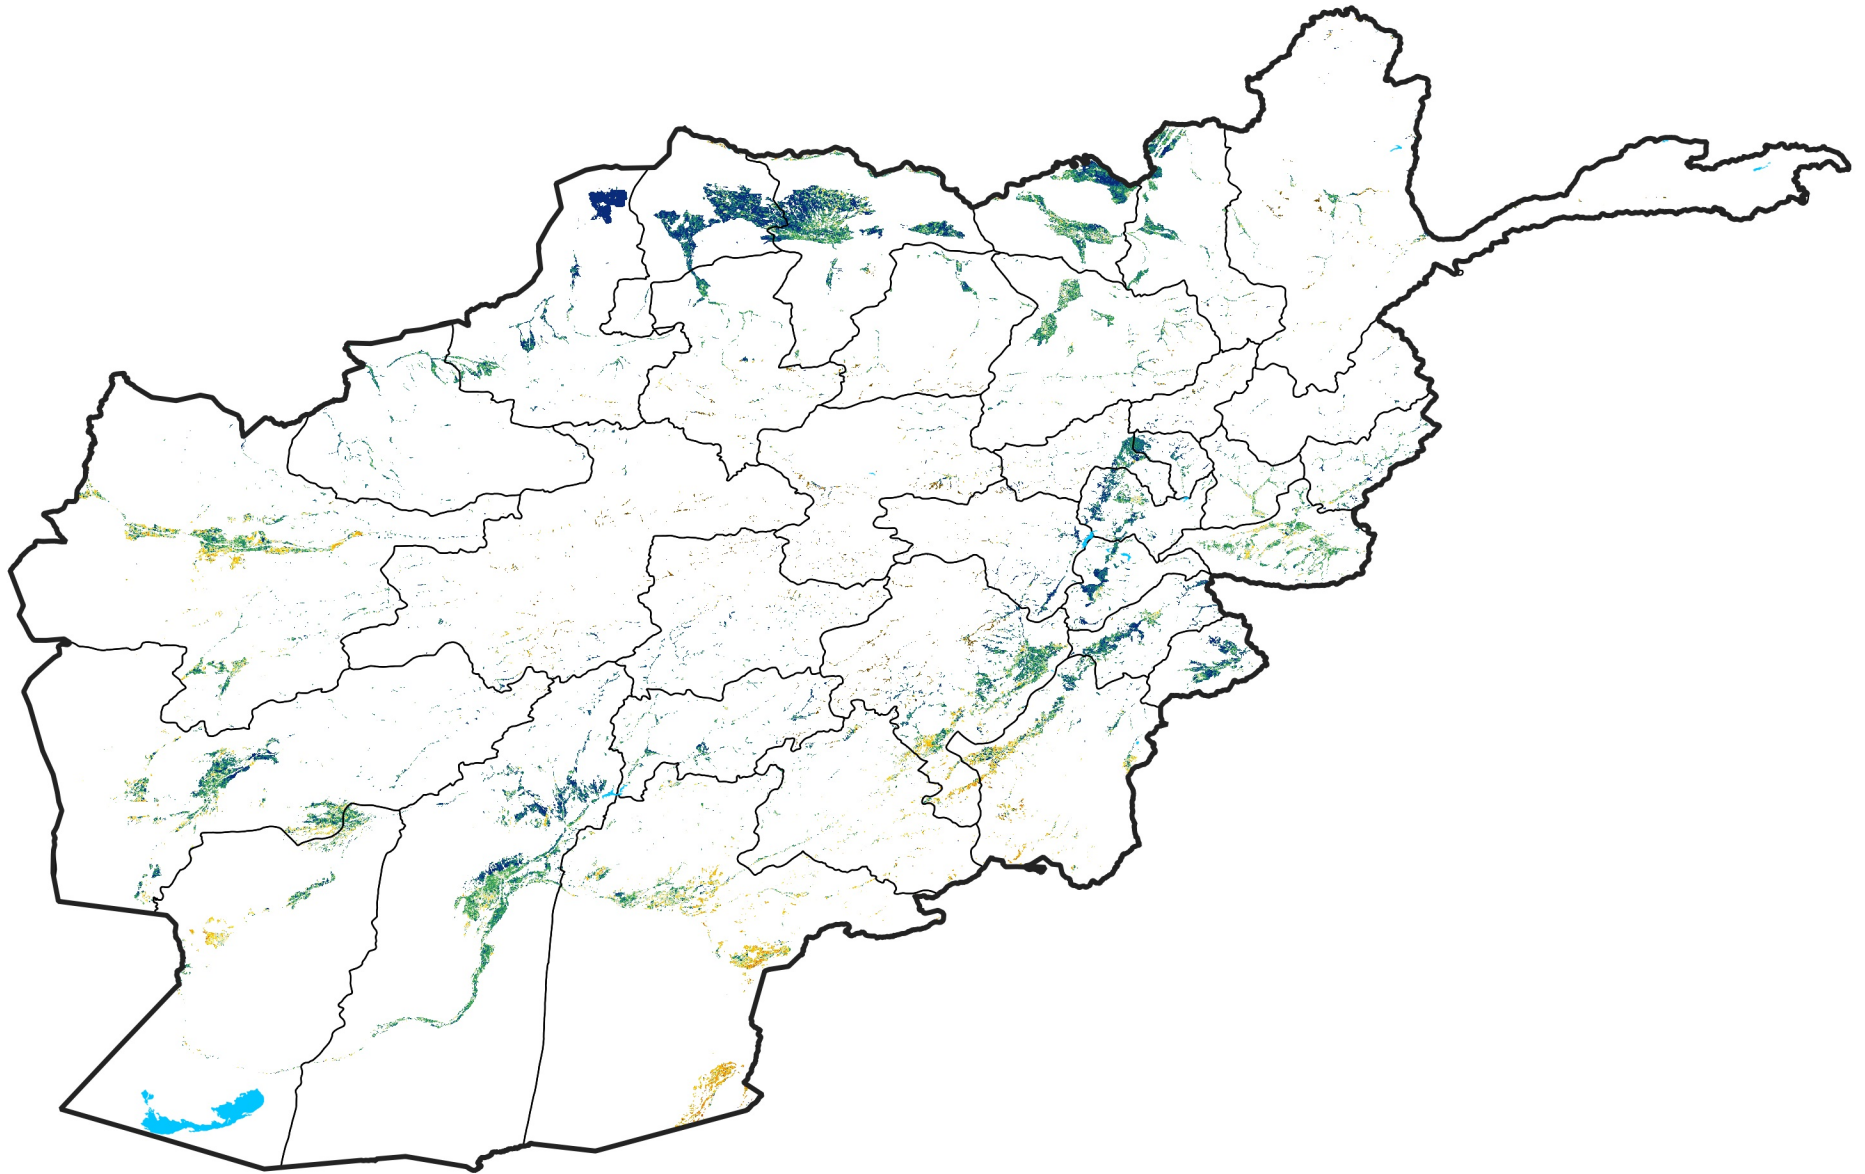

Afghanistan Irrigated Agricultural Areas

Percent of Mean NDVI

2016 / mean (2003 - 2022)

Period 02 / January 11 - 20, 2016

Percent of Normal