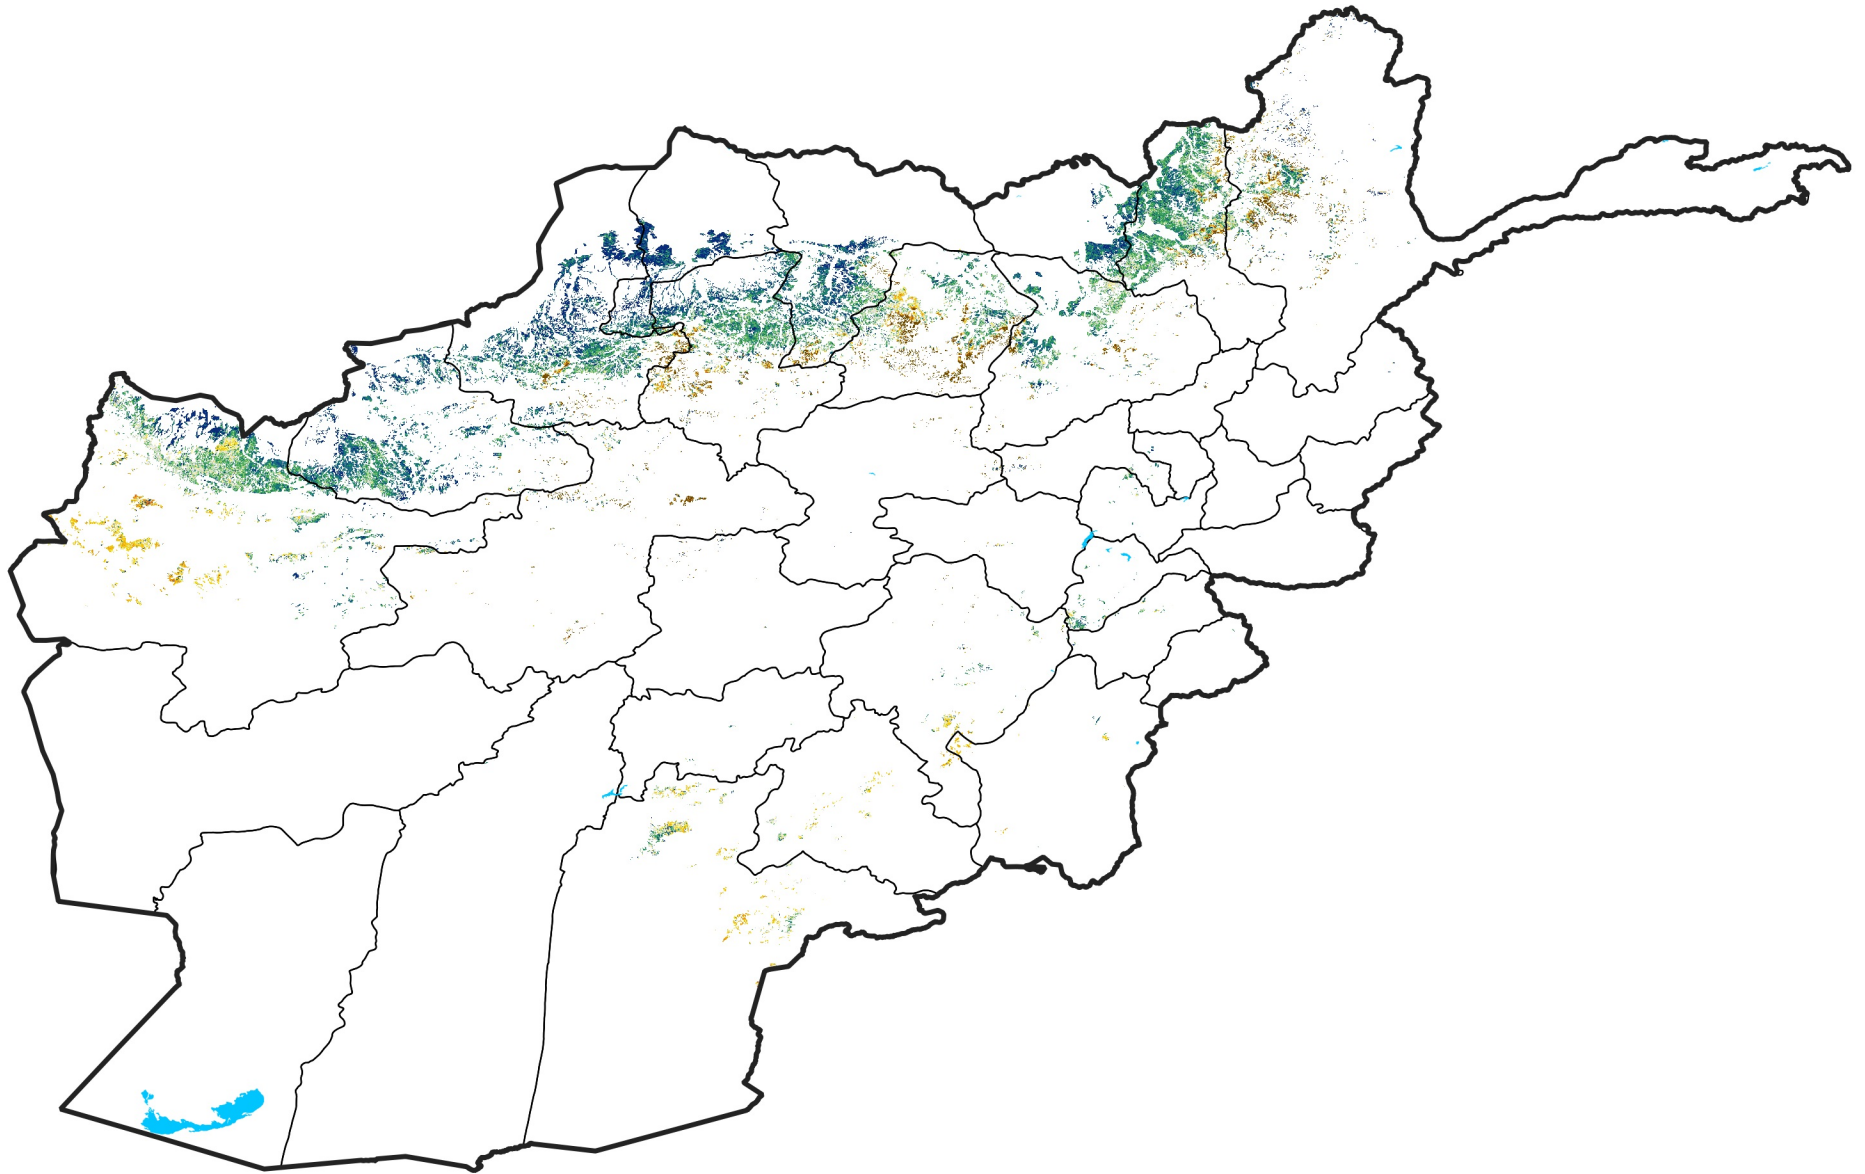

Afghanistan Rainfed Agricultural Areas

Percent of Mean NDVI

2016 / mean (2003 - 2022)

Period 02 / January 11 - 20, 2016

Percent of Normal