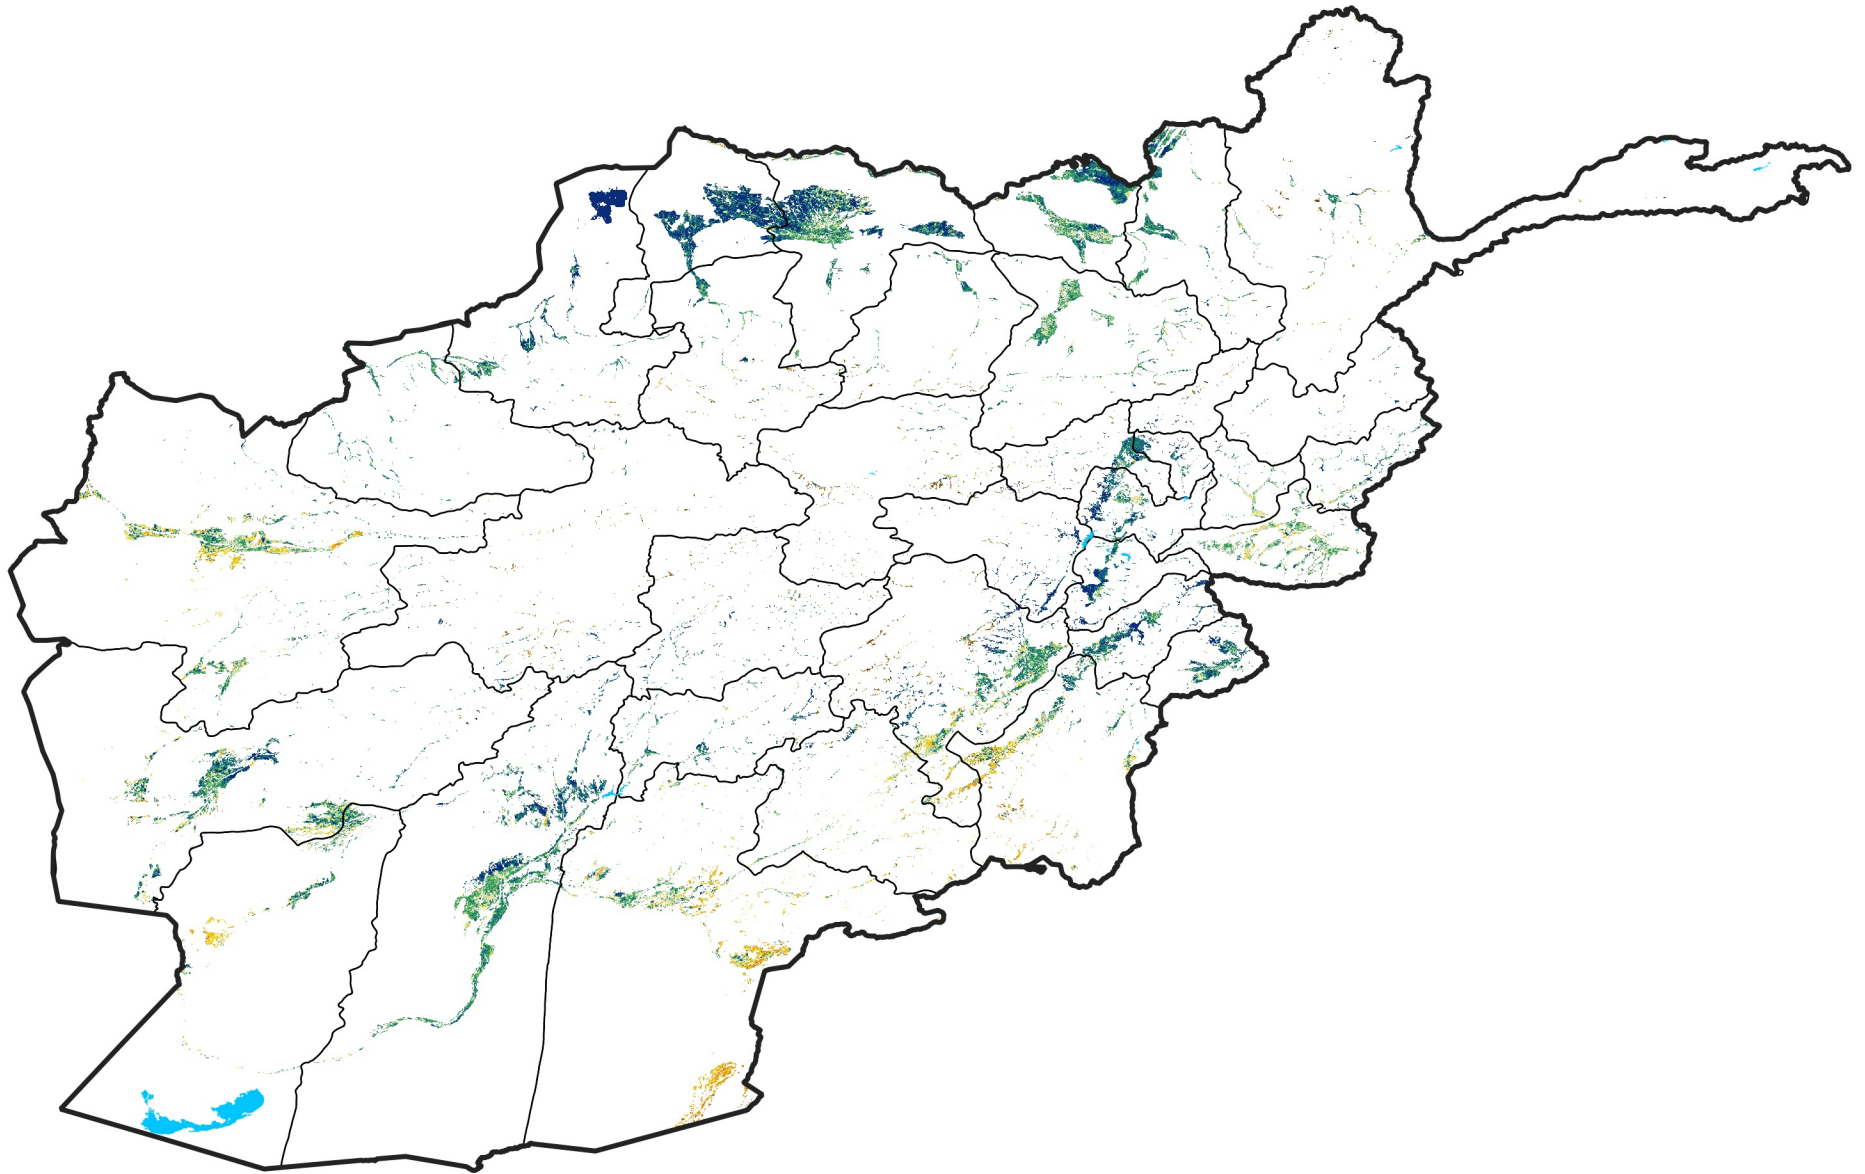

Afghanistan Irrigated Agricultural Areas

Percent of Mean NDVI

2016 / mean (2003 - 2022)

Period 03 / January 21 - 31, 2016

Percent of Normal