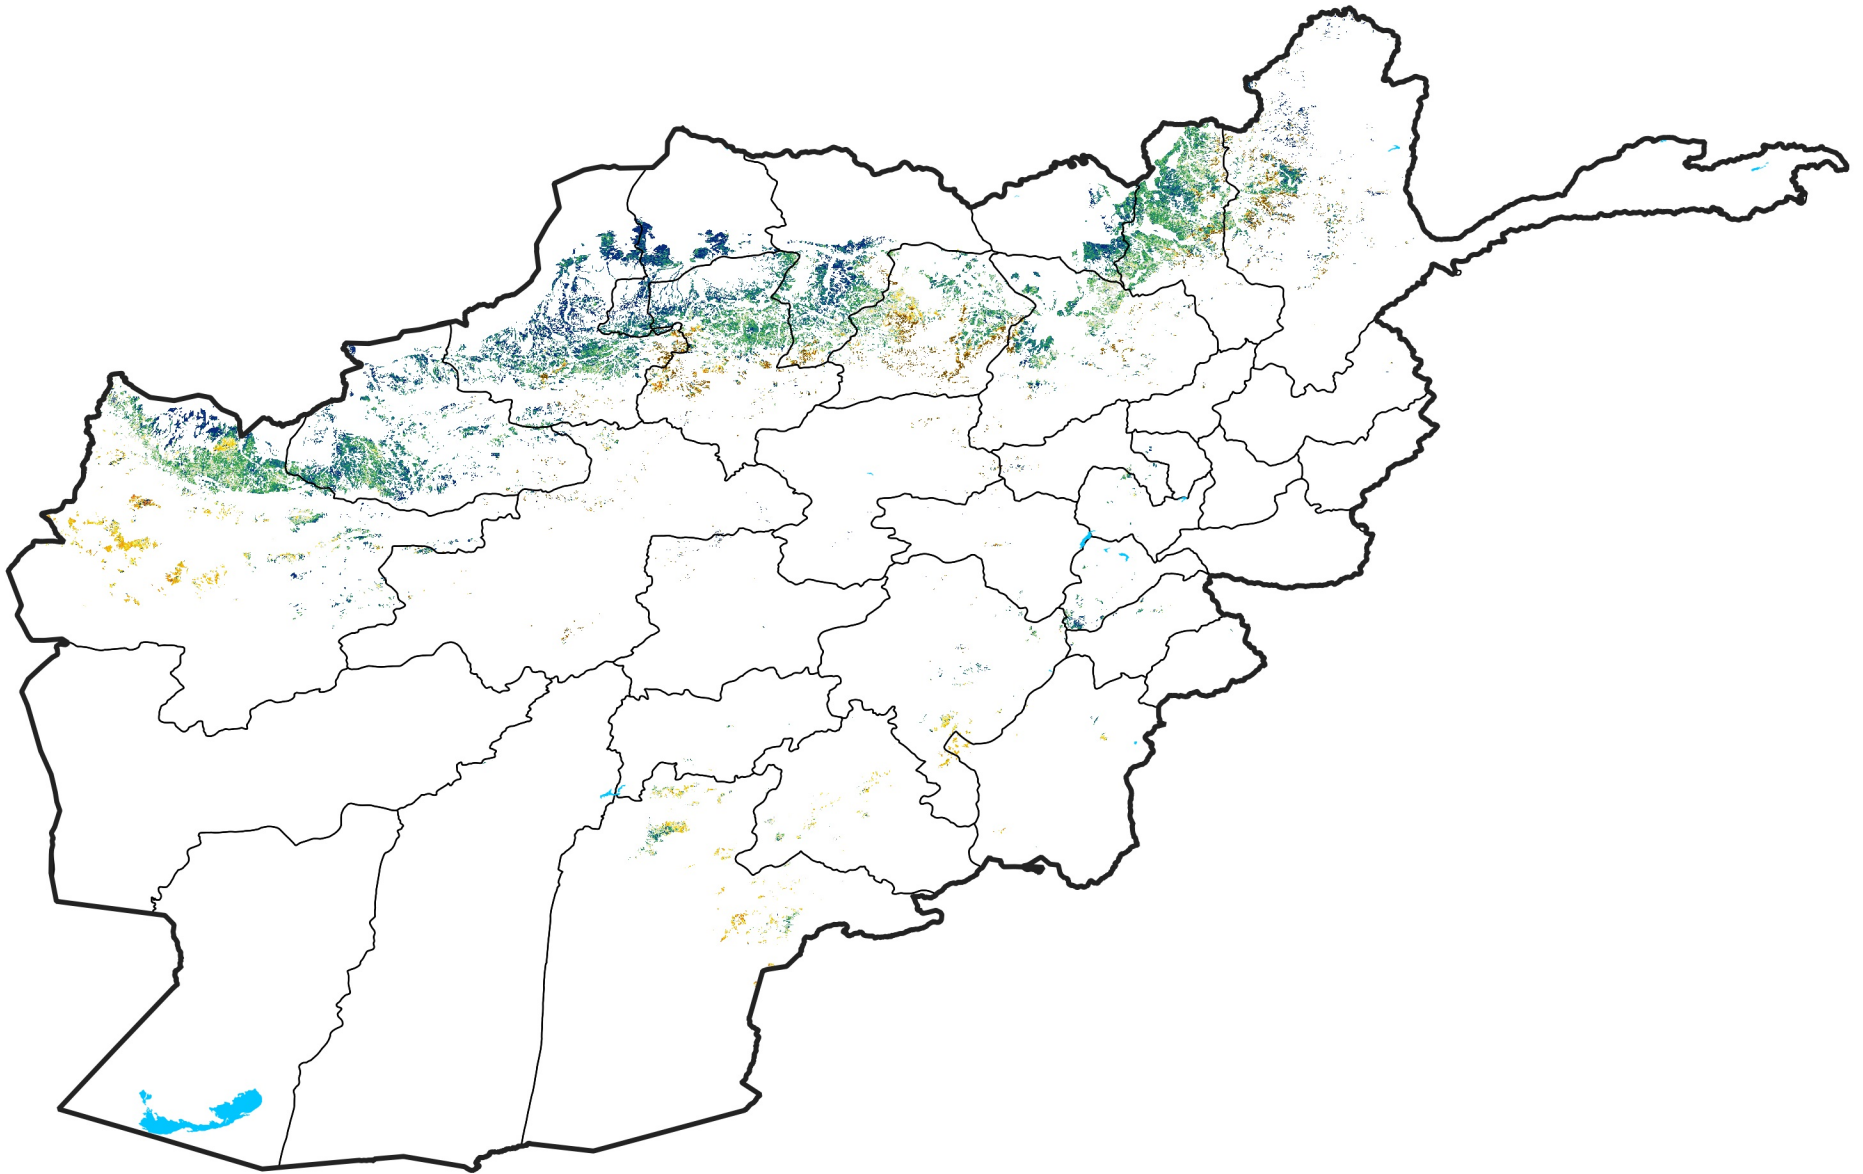

Afghanistan Rainfed Agricultural Areas

Percent of Mean NDVI

2016 / mean (2003 - 2022)

Period 03 / January 21 - 31, 2016

Percent of Normal