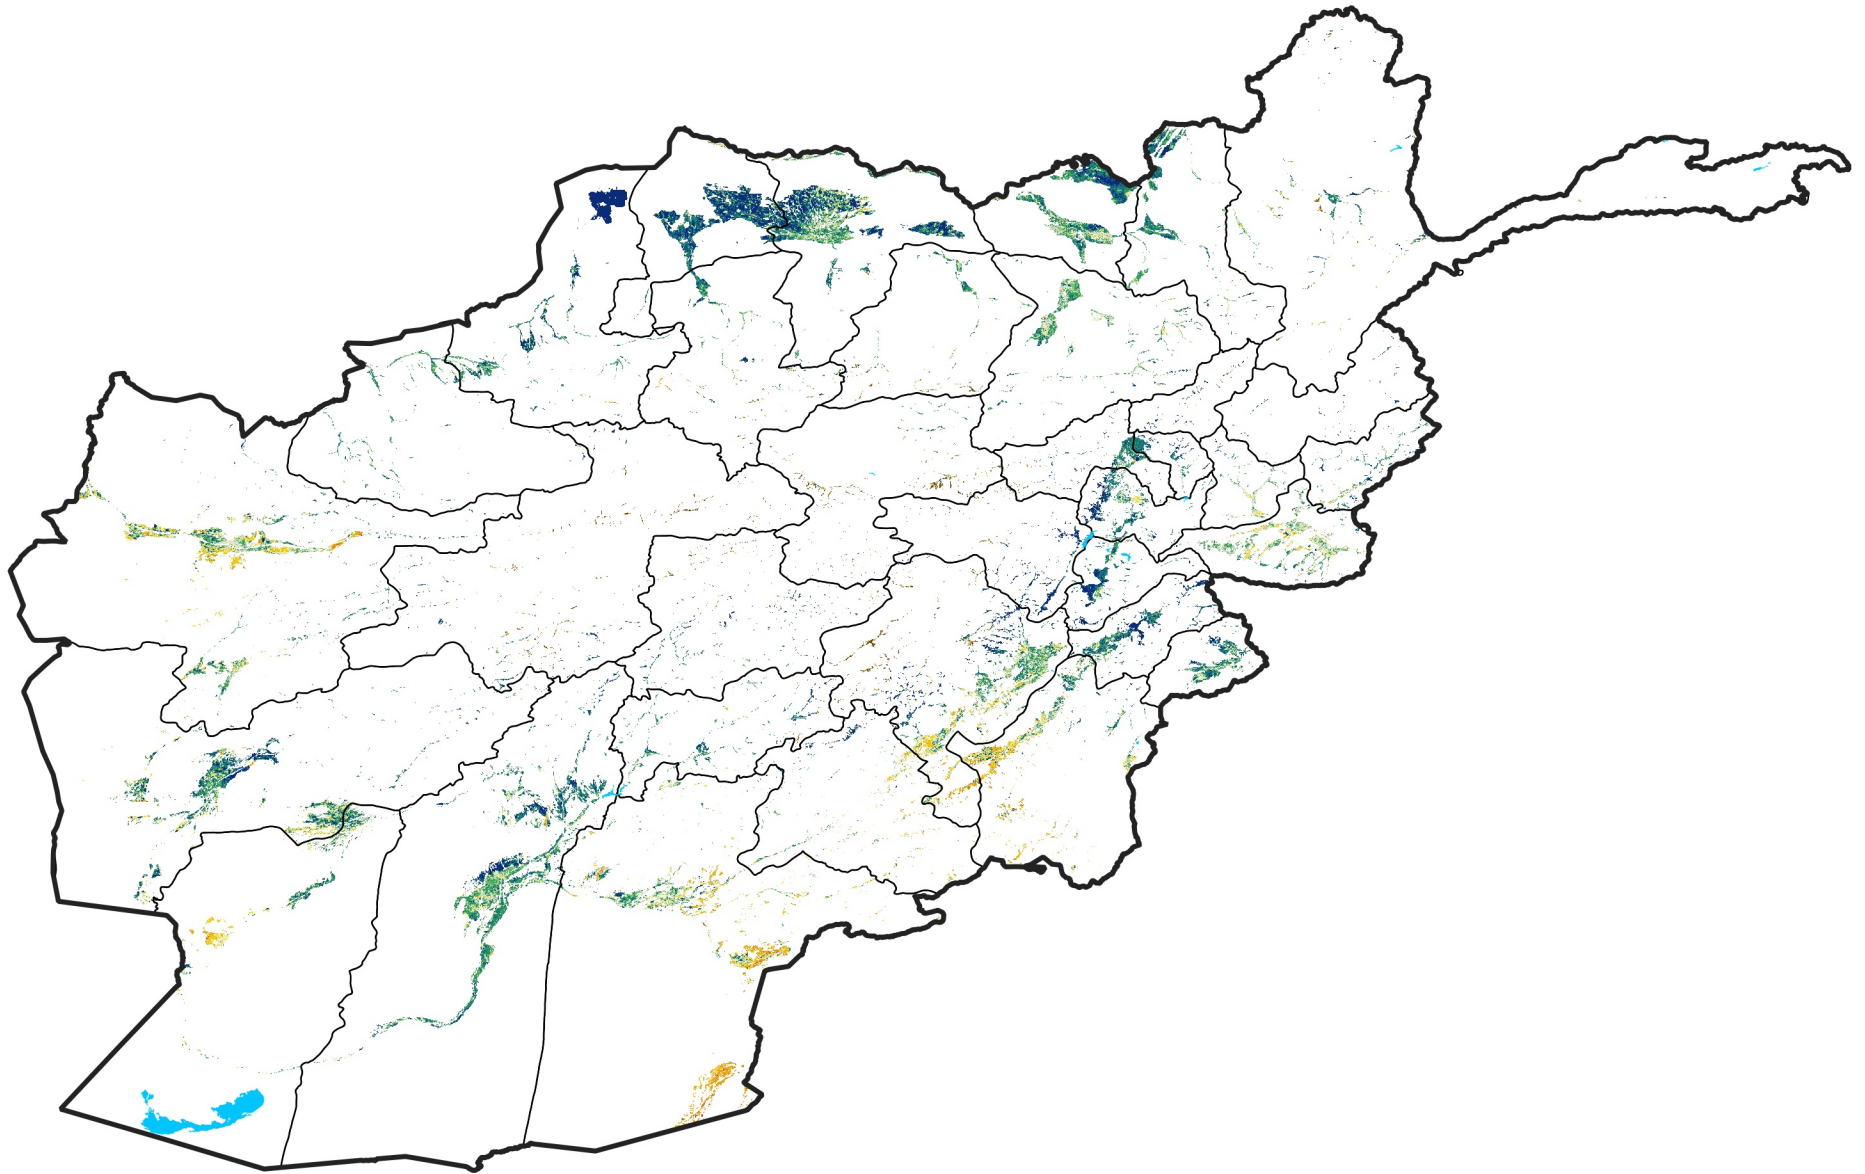

Afghanistan Irrigated Agricultural Areas

Percent of Mean NDVI

2016 / mean (2003 - 2022)

Period 04 / February 01 - 10, 2016

Percent of Normal