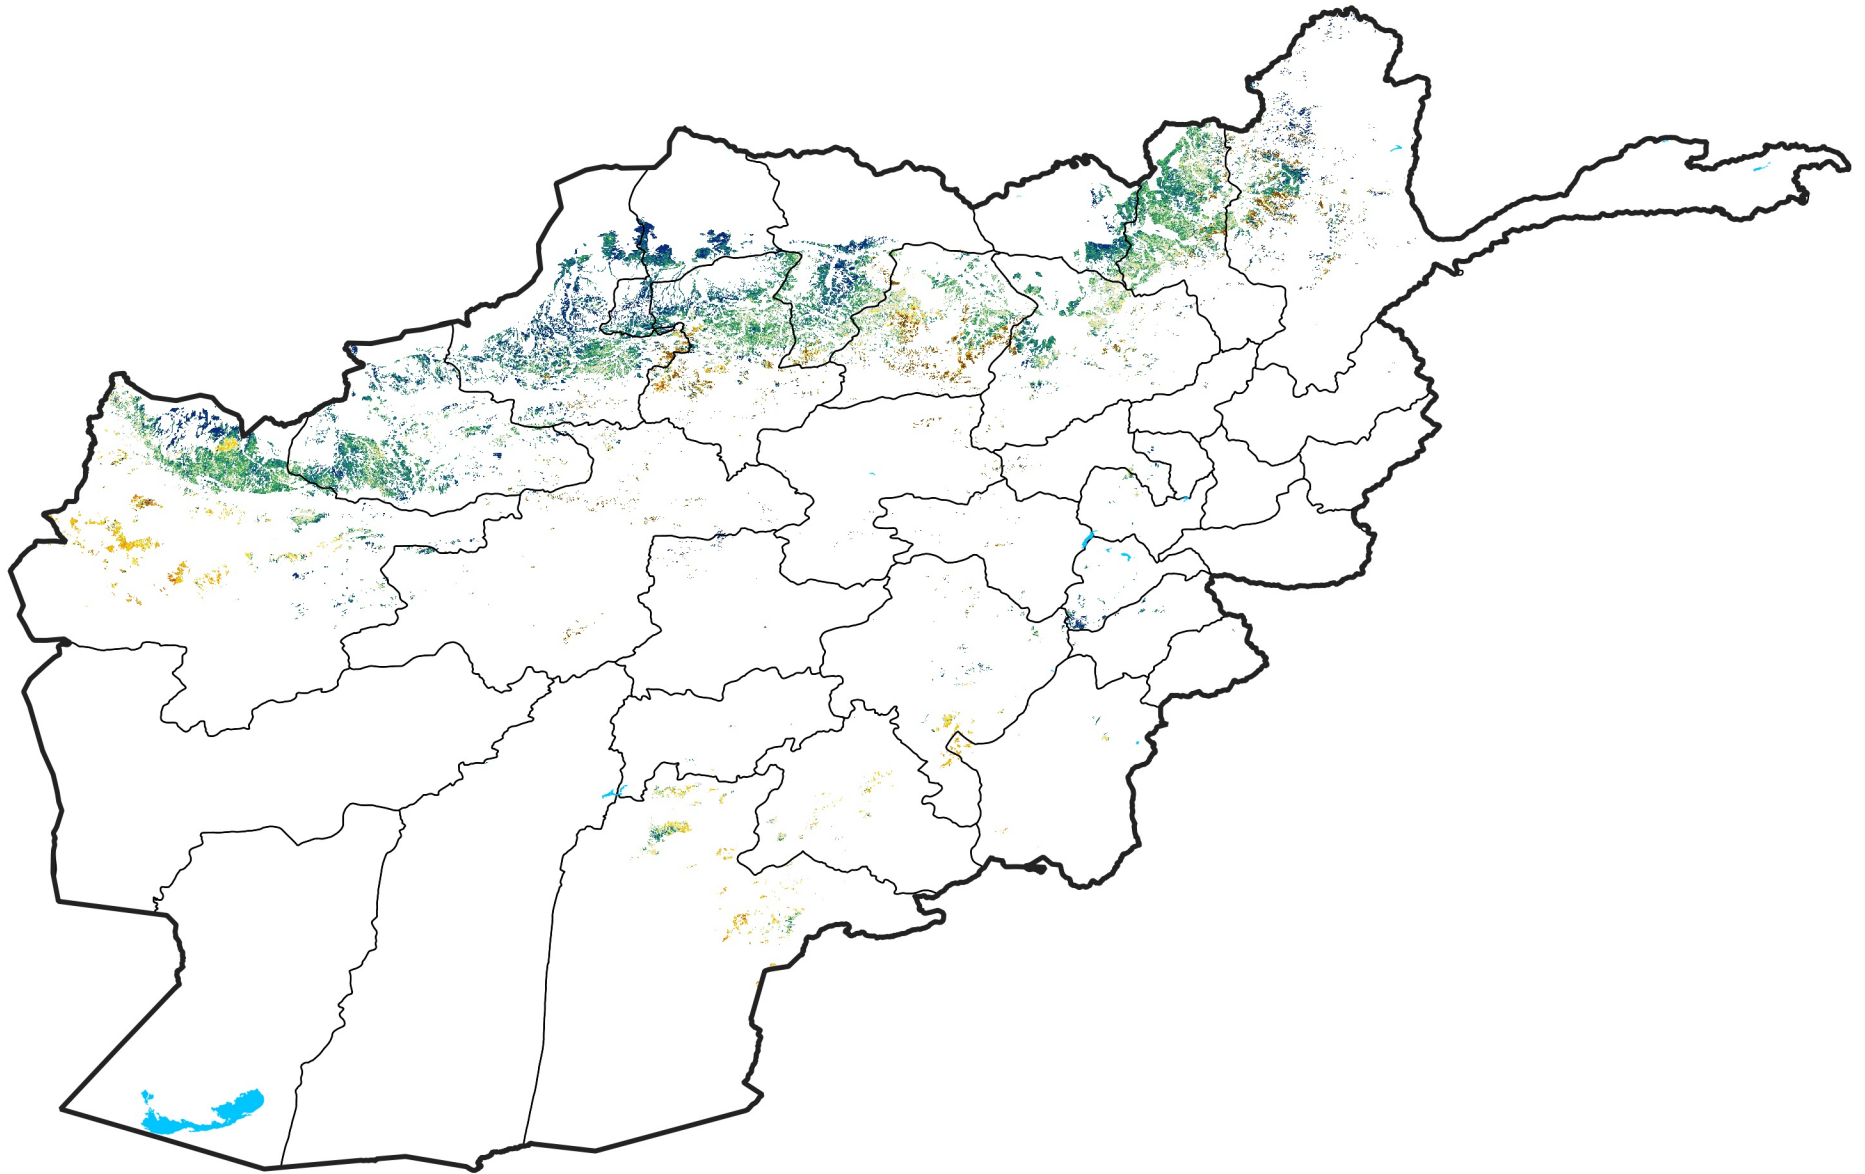

Afghanistan Rainfed Agricultural Areas

Percent of Mean NDVI

2016 / mean (2003 - 2022)

Period 04 / February 01 - 10, 2016

Percent of Normal