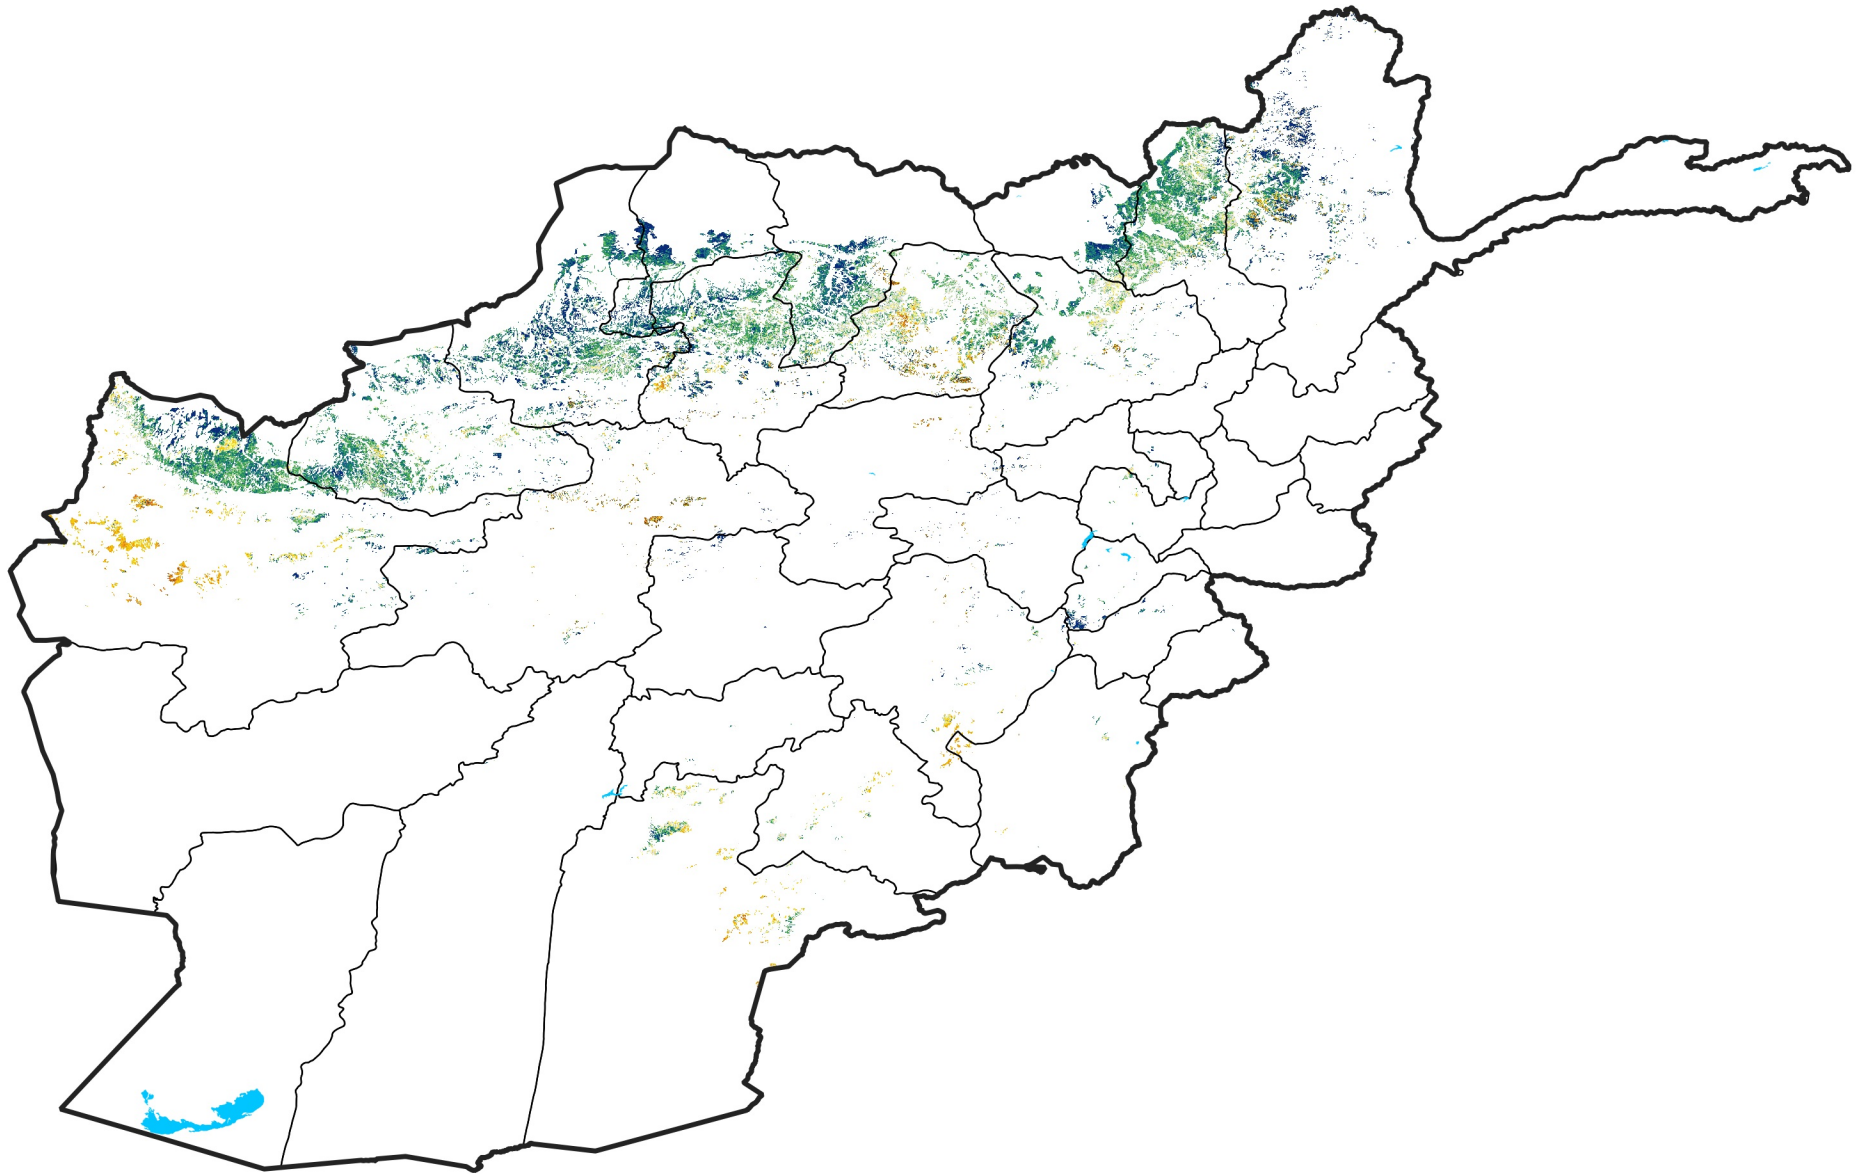

Afghanistan Rainfed Agricultural Areas

Percent of Mean NDVI

2016 / mean (2003 - 2022)

Period 05 / February 11 - 20, 2016

Percent of Normal