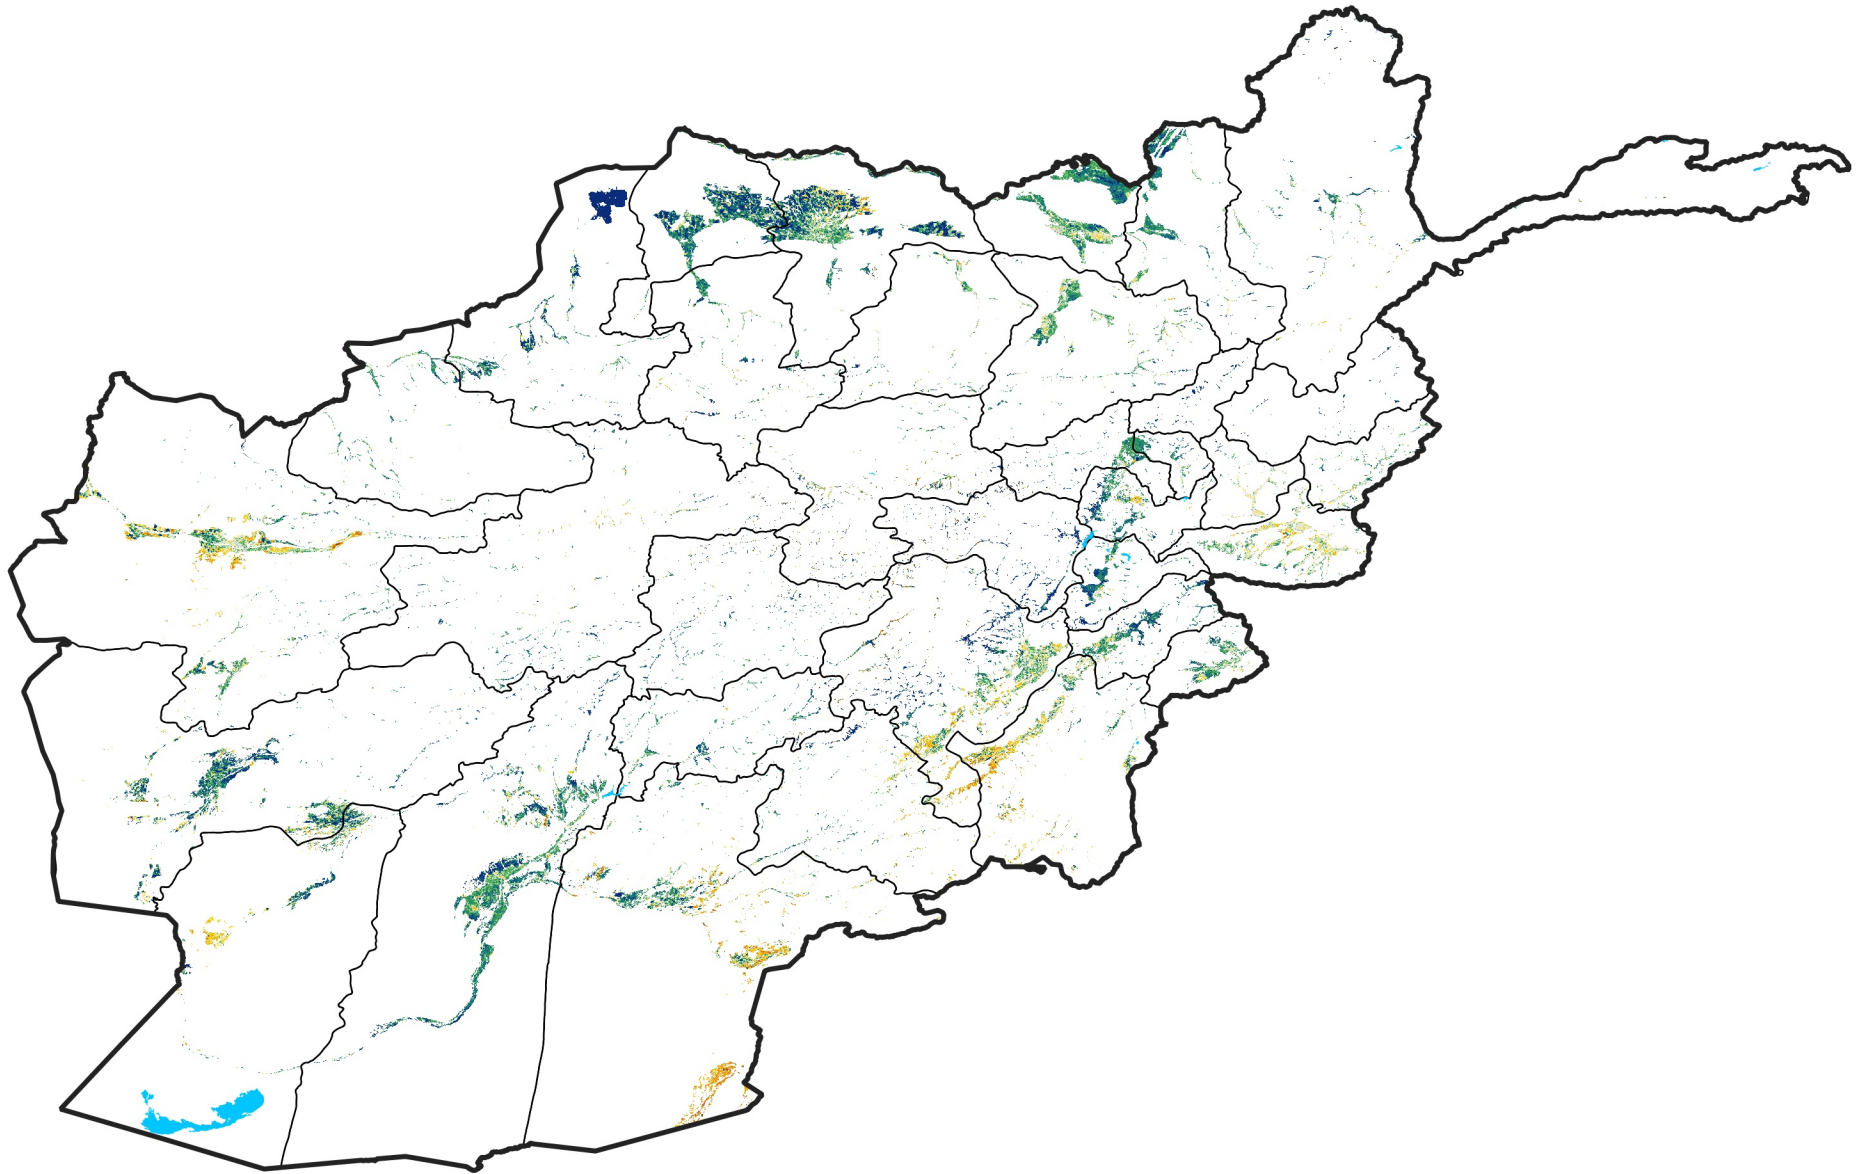

Afghanistan Irrigated Agricultural Areas

Percent of Mean NDVI

2016 / mean (2003 - 2022)

Period 06 / February 21 - 29, 2016

Percent of Normal